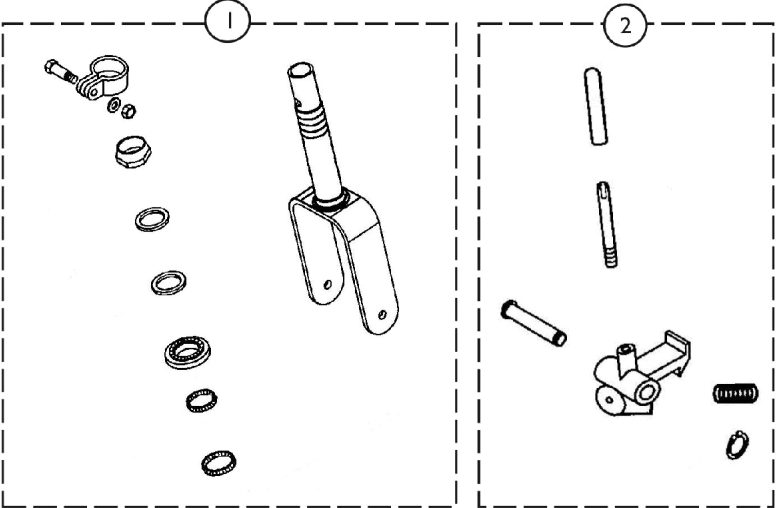

Lower Tiller Assembly w/ Caster

Lower Tiller Assembly w/ Caster

Item Number	Note	Part Number	Description	Quantity Per	
				Package	Assembly
1		1148840-NLA	NLA - Kit, Fork w/ Hardware Includes: (1) ea. Fork, (1) ea. Padlock, (1) ea. Steering Nut, (1) ea. Plain Washer, (1) ea. Tooth Washer, (1) ea. Steering Race, and (2) ea. Set Bearing.	1	1
2		1148836-NLA	NLA - Kit, Frame Connection Included: (1) ea. Frame Hook, (1) ea. Hook Pin, (1) ea. C-Ring, (1) ea. Spring, (1) ea. Lever, & (1) ea. Lever Cap.	1	1
3		1148837	Kit, Lower Steering Hardware Includes: (1) ea. Steering Adj., (1) ea. Plain Washer, (2) ea. Nylon Nut, (1) ea. Bolt, (1) ea. Joint Bolt, (1) ea. Washer, & (1) ea. Guide Complete.	1	1
4		1148859	Kit, Front Wheel Includes: (2) ea. Nylon Nuts, (1) ea. Front Wheel Assembly, (1) ea. Plain Washer, (1) ea. Bolt, & (2) ea. Spacers.	1	1
5		1144806-NLA	NLA - Boot, Bellow, Tiller	1	1