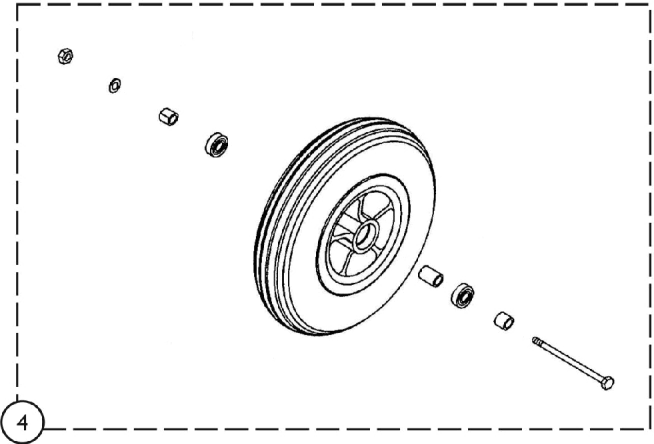

Lower Tiller Assembly w/ Caster

Lower Tiller Assembly w/ Caster

Item Number	Note	Part Number	Description	Quantity Per	
				Package	Assembly
1		1148840-NLA	NLA - Kit, Fork w/ Hardware Includes: (1) ea. Fork, (1) ea. Padlock, (1) ea. Steering Nut, (1) ea. Plain Washer, (1) ea. Tooth Washer, (1) ea. Steering Race, and (2) ea. Set Bearing.	1	1
2		1148836-NLA	NLA - Kit, Frame Connection Included: (1) ea. Frame Hook, (1) ea. Hook Pin, (1) ea. C-Ring, (1) ea. Spring, (1) ea. Lever, & (1) ea. Lever Cap.	1	1
3		1148837	Kit, Lower Steering Hardware Includes: (1) ea. Steering Adj., (1) ea. Plain Washer, (2) ea. Nylon Nut, (1) ea. Bolt, (1) ea. Joint Bolt, (1) ea. Washer, & (1) ea. Guide Complete.	1	1
4		1148859	Kit, Front Wheel Includes: (2) ea. Nylon Nuts, (1) ea. Front Wheel Assembly, (1) ea. Plain Washer, (1) ea. Bolt, & (2) ea. Spacers.	1	1
5		1144806-NLA	NLA - Boot, Bellow, Tiller	1	1