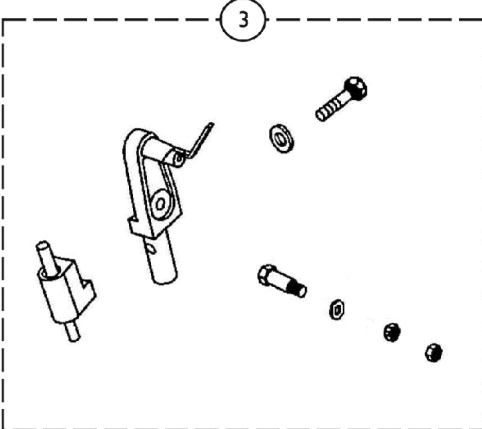

Lower Tiller Assembly w/ Caster

Lower Tiller Assembly w/ Caster

Item Number	Note	Part Number	Description	Quantity Per	
				Package	Assembly
1		1148840-NLA	NLA - Kit, Fork w/ Hardware Includes: (1) ea. Fork, (1) ea. Padlock, (1) ea. Steering Nut, (1) ea. Plain Washer, (1) ea. Tooth Washer, (1) ea. Steering Race, and (2) ea. Set Bearing.	1	1
2		1148836-NLA	NLA - Kit, Frame Connection Included: (1) ea. Frame Hook, (1) ea. Hook Pin, (1) ea. C-Ring, (1) ea. Spring, (1) ea. Lever, & (1) ea. Lever Cap.	1	1
3		1148837	Kit, Lower Steering Hardware Includes: (1) ea. Steering Adj., (1) ea. Plain Washer, (2) ea. Nylon Nut, (1) ea. Bolt, (1) ea. Joint Bolt, (1) ea. Washer, & (1) ea. Guide Complete.	1	1
4		1148859	Kit, Front Wheel Includes: (2) ea. Nylon Nuts, (1) ea. Front Wheel Assembly, (1) ea. Plain Washer, (1) ea. Bolt, & (2) ea. Spacers.	1	1
5		1144806-NLA	NLA - Boot, Bellow, Tiller	1	1