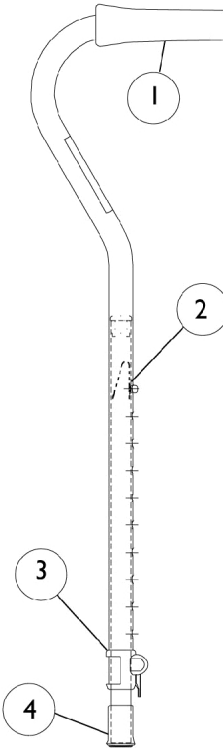

Canes (Walking)

**Crook with
Foam Grip Shown**

**Modified Crook with
Standard Grip shown**

**Offset Crook with
Standard Grip and Strap Shown**

**Offset with Dual Cam Grip
Shown**

Canes (Walking)

Grip Style Chart

Model	Description	Grip	Grip Kits (Includes 10 Each)	Cane Color
8901	Custom Fit Crook - Foam	1032246 See Note(s) A	1130775-NLA	Silver
8902	Custom Fit Offset - Foam	1032246 See Note(s) A	1130775-NLA	Silver
8913	Standard Crook - Foam	1032246 See Note(s) A	1130775-NLA	Black
40915-6 (Discontinued)	Crook - Standard	1048091-NLA See Note(s) A	1130776-NLA	Silver
8916	Crook - Standard	1048091-NLA See Note(s) A	1130776-NLA	Black
8917	Offset Crook- w/Strap	1048094-NLA See Note(s) A	1130777-NLA	Silver
8931	Offset - Dual Cam	1062839-NLA See Note(s) A	1130778-NLA	Silver
8932	Offset - Dual Cam	1062839-NLA See Note(s) A	1130778-NLA	Black
40918-6 (Discontinued)	Offset - Dual Cam	1062839-NLA See Note(s) A	1130778-NLA	Black
8925	Modified Crook - Standard	1048091-NLA See Note(s) A	1130776-NLA	Silver
8926	Modified Crook - Foam	1032246 See Note(s) A	1130775-NLA	Black
8962	Crook - Variety Pack			
8964	Offset - Variety Pack			

NOTE: A - Individual items no longer available, refer to Grip Kits for replacement.

Canes (Walking)

Item Number	Note	Part Number	Description	Quantity Per	
				Package	Assembly
1		See Chart	Grip Style Chart	1	1
2		40188X009	Button, Single Snap	1	1
3		1055948	Kit, Camlock	1	1
			Lever, Cam, Black	1	1
			Housing, Cam	1	1
			Instruction Sheet, Camlock	1	1
4	B,D	1065416	Tip, Rubber, Black (3/4" Tubing)	1	1
4	A,C	1086773-NLA	NLA - Tip, Rubber, Black (3/4" Tubing)	1	1
<p>NOTE: A - Item no longer available, refer to Part #1128290. B - Fits all listed except 8901 and 8902. C - To be used on Models 8901 and 8902. D - After 10/1/08, appearance of the rubber tip has changed. New tips are functionally equivalent.</p> <p>NOTE: Items 2 and 3 will fit the Canes listed above EXCEPT Custom Fit Canes 8901 and 8902.</p>					