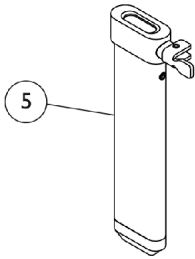

T-Arms and Hardware

Item 16 is not included as a part of the T-Arm kit.

T-Arms and Hardware

Item 16 is not included as a part of the T-Arm kit.

Item Number	Note	Part Number	Description	Quantity Per	
				Package	Assembly
1	A	8881053570	Kit, Arm Pad w/ Screws, Desk Length (Pair)	2	1
1	A	8881053571	Kit, Arm Pad w/ Screws, Full Length (Pair)	2	1
2		1055205	Package, Screw Phillips Pan Head (#10-32 x 1-3/8")	2	1
3		1069639	T-Arm Assembly w/ Plug Buttons, Desk Length, Low Range, Black	1	1
3		1069641	T-Arm Assembly w/ Plug Buttons, Desk Length, High Range, Black	1	1
3		1069643	T-Arm Assembly w/ Plug Buttons, Full Length, Low Range, Black	1	1
3		1069645	T-Arm Assembly w/ Plug Buttons, Full Length, High Range, Black	1	1
4		1027095	Plug Button, Black (7/8")	1	2
5		1069635	Post, Arm, Low Range	1	1
5		1069637	Post, Arm, High Range	1	1
6	B	1073424	Kit, Clothing Guard, Low Range - Right	1	1
6	B	1073425	Kit, Clothing Guard, Low Range - Left	1	1
6	B	1073422	Kit, Clothing Guard, High Range - Right	1	1
6	B	1073423	Kit, Clothing Guard, High Range - Left	1	1
7		1069652-NLA	NLA - Guard, Clothing, Low Range	1	1
7		1069651-NLA	NLA - Guard, Clothing, High Range	1	1
8		1069634	Tube, Support, Low Range, Black - Right	1	1
8		1073247-NLA	NLA - Tube, Support, Low Range, Black - Left	1	1
8		1069650-NLA	NLA - Tube, Support, High Range, Black - Right	1	1
8		1073246	Tube, Support, High Range, Black - Left	1	1
9		1028427	Grip, Foam	1	1
10		1025731	Locknut (#10-32)	1	1
11		1076839-NLA	NLA - Lever, Locking	1	1
12		1025716	Screw, Phillips Pan Head (#10-32 x 11/16")	1	1
13		1073196-NLA	NLA - Spring, Torsion	1	1
14		1006773-NLA	NLA - Screw, Socket Button Head (1/4-20 x 1/2")	1	3
15		1075069-NLA	NLA - Clamp, Clothing Guard - Right	1	1
15		1075070-NLA	NLA - Clamp, Clothing Guard - Left	1	1
16	C	1069632	Arm Socket Assembly, Bolt On	1	1
17		1055305-NLA	NLA - Screw, Socket Button Head (1/4-28 x 3/4")	1	4
18		1069609	Insert, Arm Socket, Black	1	2
19		1055348	Screw, Hex Head (1/4-28 x 1-3/4")	1	2
20		1069629-NLA	NLA - Bracket, T-Arm Socket, Threaded, Black	1	1
21		1026907	Washer (1/4 x 1/2 x 1/16")	1	2
22		1085111	Nut, Hex (1/4-28)	1	3
23		1069620-NLA	NLA - Bracket, Socket, Black	1	1
24		1026108	Lockwasher (1/4 x 15/32 x 1/64")	1	4
	D	See Chart	"T" Arm Kits	1	1