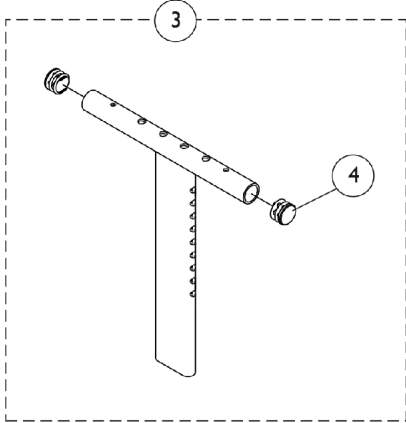

T-Arms and Hardware

Item 16 is not included as a part of the T-Arm kit.

T-Arms and Hardware

Item 16 is not included as a part of the T-Arm kit.

Item Number	Note	Part Number	Description	Quantity Per	
				Package	Assembly
1	A	8881053570	Kit, Arm Pad w/ Screws, Desk Length (Pair)	2	1
1	A	8881053571	Kit, Arm Pad w/ Screws, Full Length (Pair)	2	1
2		1055205	Package, Screw Phillips Pan Head (#10-32 x 1-3/8")	2	1
3		1069639	T-Arm Assembly w/ Plug Buttons, Desk Length, Low Range, Black	1	1
3		1069641	T-Arm Assembly w/ Plug Buttons, Desk Length, High Range, Black	1	1
3		1069643	T-Arm Assembly w/ Plug Buttons, Full Length, Low Range, Black	1	1
3		1069645	T-Arm Assembly w/ Plug Buttons, Full Length, High Range, Black	1	1
4		1027095	Plug Button, Black (7/8")	1	2
5		1069635	Post, Arm, Low Range	1	1
5		1069637	Post, Arm, High Range	1	1
6	B	1073424	Kit, Clothing Guard, Low Range - Right	1	1
6	B	1073425	Kit, Clothing Guard, Low Range - Left	1	1
6	B	1073422	Kit, Clothing Guard, High Range - Right	1	1
6	B	1073423	Kit, Clothing Guard, High Range - Left	1	1
7		1069652-NLA	NLA - Guard, Clothing, Low Range	1	1
7		1069651-NLA	NLA - Guard, Clothing, High Range	1	1
8		1069634	Tube, Support, Low Range, Black - Right	1	1
8		1073247-NLA	NLA - Tube, Support, Low Range, Black - Left	1	1
8		1069650-NLA	NLA - Tube, Support, High Range, Black - Right	1	1
8		1073246	Tube, Support, High Range, Black - Left	1	1
9		1028427	Grip, Foam	1	1
10		1025731	Locknut (#10-32)	1	1
11		1076839-NLA	NLA - Lever, Locking	1	1
12		1025716	Screw, Phillips Pan Head (#10-32 x 11/16")	1	1
13		1073196-NLA	NLA - Spring, Torsion	1	1
14		1006773-NLA	NLA - Screw, Socket Button Head (1/4-20 x 1/2")	1	3
15		1075069-NLA	NLA - Clamp, Clothing Guard - Right	1	1
15		1075070-NLA	NLA - Clamp, Clothing Guard - Left	1	1
16	C	1069632	Arm Socket Assembly, Bolt On	1	1
17		1055305-NLA	NLA - Screw, Socket Button Head (1/4-28 x 3/4")	1	4
18		1069609	Insert, Arm Socket, Black	1	2
19		1055348	Screw, Hex Head (1/4-28 x 1-3/4")	1	2
20		1069629-NLA	NLA - Bracket, T-Arm Socket, Threaded, Black	1	1
21		1026907	Washer (1/4 x 1/2 x 1/16")	1	2
22		1085111	Nut, Hex (1/4-28)	1	3
23		1069620-NLA	NLA - Bracket, Socket, Black	1	1
24		1026108	Lockwasher (1/4 x 15/32 x 1/64")	1	4
	D	See Chart	"T" Arm Kits	1	1