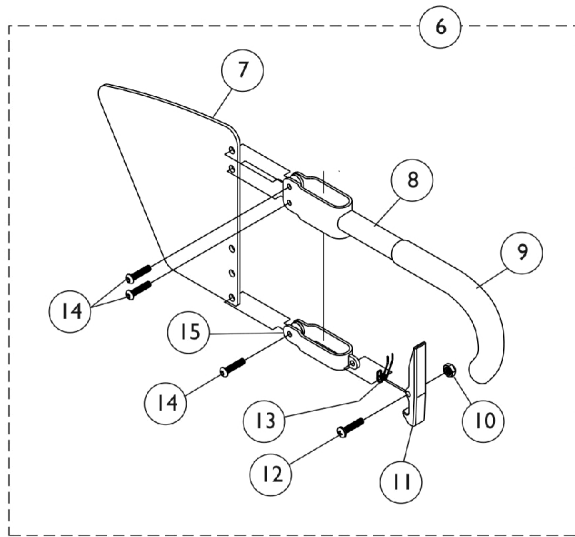

T-Arms and Hardware

Item 16 is not included as a part of the T-Arm kit.

T-Arms and Hardware

Item 16 is not included as a part of the T-Arm kit.

Item Number	Note	Part Number	Description	Quantity Per	
				Package	Assembly
1	A	8881053570	Kit, Arm Pad w/ Screws, Desk Length (Pair)	2	1
1	A	8881053571	Kit, Arm Pad w/ Screws, Full Length (Pair)	2	1
2		1055205	Package, Screw Phillips Pan Head (#10-32 x 1-3/8")	2	1
3		1069639	T-Arm Assembly w/ Plug Buttons, Desk Length, Low Range, Black	1	1
3		1069641	T-Arm Assembly w/ Plug Buttons, Desk Length, High Range, Black	1	1
3		1069643	T-Arm Assembly w/ Plug Buttons, Full Length, Low Range, Black	1	1
3		1069645	T-Arm Assembly w/ Plug Buttons, Full Length, High Range, Black	1	1
4		1027095	Plug Button, Black (7/8")	1	2
5		1069635	Post, Arm, Low Range	1	1
5		1069637	Post, Arm, High Range	1	1
6	B	1073424	Kit, Clothing Guard, Low Range - Right	1	1
6	B	1073425	Kit, Clothing Guard, Low Range - Left	1	1
6	B	1073422	Kit, Clothing Guard, High Range - Right	1	1
6	B	1073423	Kit, Clothing Guard, High Range - Left	1	1
7		1069652-NLA	NLA - Guard, Clothing, Low Range	1	1
7		1069651-NLA	NLA - Guard, Clothing, High Range	1	1
8		1069634	Tube, Support, Low Range, Black - Right	1	1
8		1073247-NLA	NLA - Tube, Support, Low Range, Black - Left	1	1
8		1069650-NLA	NLA - Tube, Support, High Range, Black - Right	1	1
8		1073246	Tube, Support, High Range, Black - Left	1	1
9		1028427	Grip, Foam	1	1
10		1025731	Locknut (#10-32)	1	1
11		1076839-NLA	NLA - Lever, Locking	1	1
12		1025716	Screw, Phillips Pan Head (#10-32 x 11/16")	1	1
13		1073196-NLA	NLA - Spring, Torsion	1	1
14		1006773-NLA	NLA - Screw, Socket Button Head (1/4-20 x 1/2")	1	3
15		1075069-NLA	NLA - Clamp, Clothing Guard - Right	1	1
15		1075070-NLA	NLA - Clamp, Clothing Guard - Left	1	1
16	C	1069632	Arm Socket Assembly, Bolt On	1	1
17		1055305-NLA	NLA - Screw, Socket Button Head (1/4-28 x 3/4")	1	4
18		1069609	Insert, Arm Socket, Black	1	2
19		1055348	Screw, Hex Head (1/4-28 x 1-3/4")	1	2
20		1069629-NLA	NLA - Bracket, T-Arm Socket, Threaded, Black	1	1
21		1026907	Washer (1/4 x 1/2 x 1/16")	1	2
22		1085111	Nut, Hex (1/4-28)	1	3
23		1069620-NLA	NLA - Bracket, Socket, Black	1	1
24		1026108	Lockwasher (1/4 x 15/32 x 1/64")	1	4
	D	See Chart	"T" Arm Kits	1	1