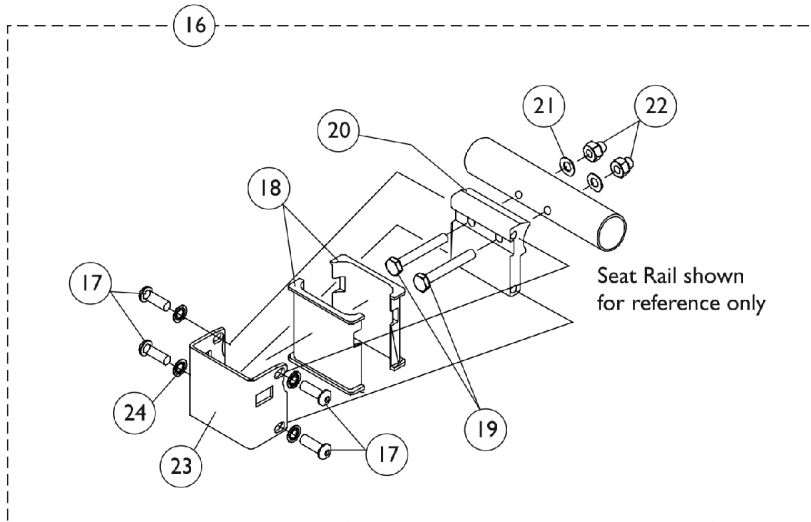

T-Arms and Hardware

Item 16 is not included as a part of the T-Arm kit.

T-Arms and Hardware

Item 16 is not included as a part of the T-Arm kit.

Item Number	Note	Part Number	Description	Quantity Per	
				Package	Assembly
1	A	8881053570	Kit, Arm Pad w/ Screws, Desk Length (Pair)	2	1
1	A	8881053571	Kit, Arm Pad w/ Screws, Full Length (Pair)	2	1
2		1055205	Package, Screw Phillips Pan Head (#10-32 x 1-3/8")	2	1
3		1069639	T-Arm Assembly w/ Plug Buttons, Desk Length, Low Range, Black	1	1
3		1069641	T-Arm Assembly w/ Plug Buttons, Desk Length, High Range, Black	1	1
3		1069643	T-Arm Assembly w/ Plug Buttons, Full Length, Low Range, Black	1	1
3		1069645	T-Arm Assembly w/ Plug Buttons, Full Length, High Range, Black	1	1
4		1027095	Plug Button, Black (7/8")	1	2
5		1069635	Post, Arm, Low Range	1	1
5		1069637	Post, Arm, High Range	1	1
6	B	1073424	Kit, Clothing Guard, Low Range - Right	1	1
6	B	1073425	Kit, Clothing Guard, Low Range - Left	1	1
6	B	1073422	Kit, Clothing Guard, High Range - Right	1	1
6	B	1073423	Kit, Clothing Guard, High Range - Left	1	1
7		1069652-NLA	NLA - Guard, Clothing, Low Range	1	1
7		1069651-NLA	NLA - Guard, Clothing, High Range	1	1
8		1069634	Tube, Support, Low Range, Black - Right	1	1
8		1073247-NLA	NLA - Tube, Support, Low Range, Black - Left	1	1
8		1069650-NLA	NLA - Tube, Support, High Range, Black - Right	1	1
8		1073246	Tube, Support, High Range, Black - Left	1	1
9		1028427	Grip, Foam	1	1
10		1025731	Locknut (#10-32)	1	1
11		1076839-NLA	NLA - Lever, Locking	1	1
12		1025716	Screw, Phillips Pan Head (#10-32 x 11/16")	1	1
13		1073196-NLA	NLA - Spring, Torsion	1	1
14		1006773-NLA	NLA - Screw, Socket Button Head (1/4-20 x 1/2")	1	3
15		1075069-NLA	NLA - Clamp, Clothing Guard - Right	1	1
15		1075070-NLA	NLA - Clamp, Clothing Guard - Left	1	1
16	C	1069632	Arm Socket Assembly, Bolt On	1	1
17		1055305-NLA	NLA - Screw, Socket Button Head (1/4-28 x 3/4")	1	4
18		1069609	Insert, Arm Socket, Black	1	2
19		1055348	Screw, Hex Head (1/4-28 x 1-3/4")	1	2
20		1069629-NLA	NLA - Bracket, T-Arm Socket, Threaded, Black	1	1
21		1026907	Washer (1/4 x 1/2 x 1/16")	1	2
22		1085111	Nut, Hex (1/4-28)	1	3
23		1069620-NLA	NLA - Bracket, Socket, Black	1	1
24		1026108	Lockwasher (1/4 x 15/32 x 1/64")	1	4
	D	See Chart	"T" Arm Kits	1	1