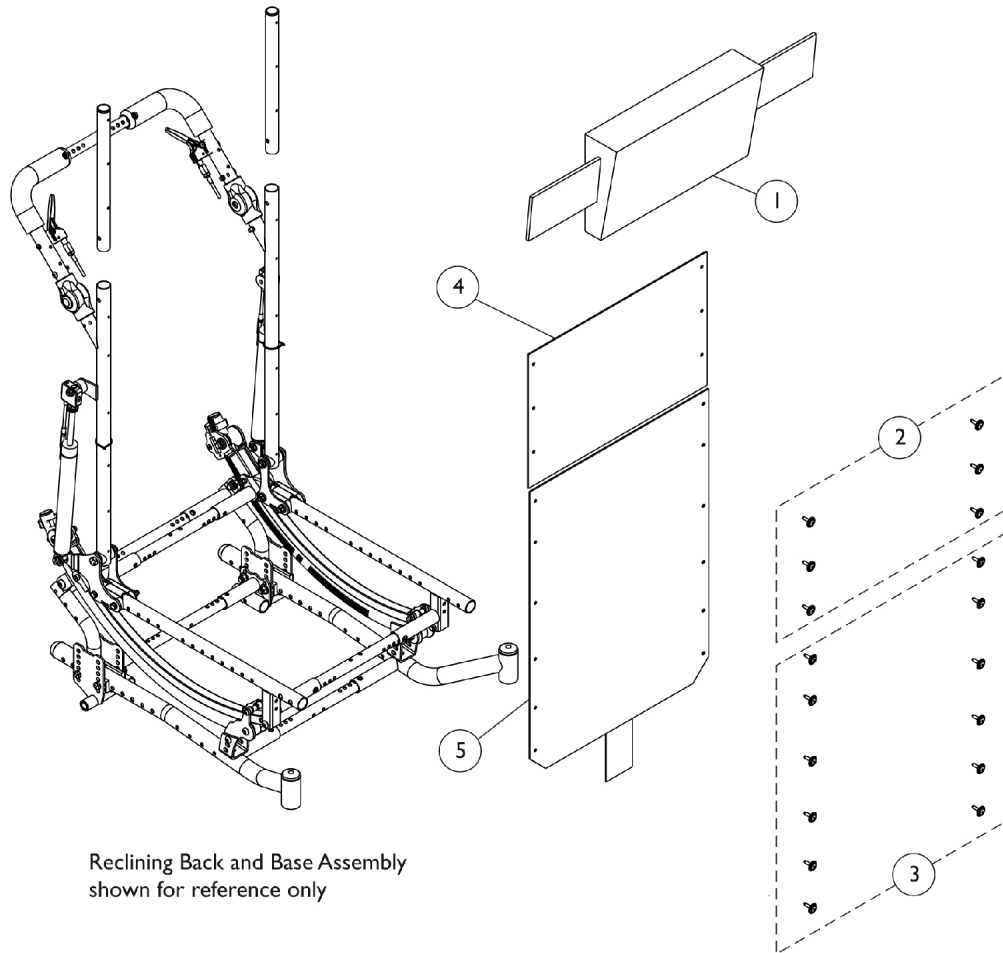

# Back Upholstery Recliner (LOSHEARWO)

Item Number	Note	Part Number	Description	Quantity Per	
				Package	Assembly
1		See Chart	#1 Headrest Cushion	1	1
2		1030441	Package, Headrest Upholstery, Screws w/ Washers (#10 x 7/8")	6	1
3		1029154	Kit, Back Upholstery Hardware - Screws w/ Washers (#10 x 7/8")	12	1
4		See Chart	#4 Headrest Upholstery	1	1
5		See Chart	#5 Back Upholstery	1	1

## #1 Headrest Cushion

14" - 15" Wide	16" - 18" Wide	19" - 20" Wide
1071011	1071058	1071059

## #5 Back Upholstery

14" Wide	15" Wide	16" Wide	17" Wide	18" Wide	19" Wide	20" Wide
1071716-NLA	1071041	1071043	1071045	1071047	1071050-NLA	1071052-NLA