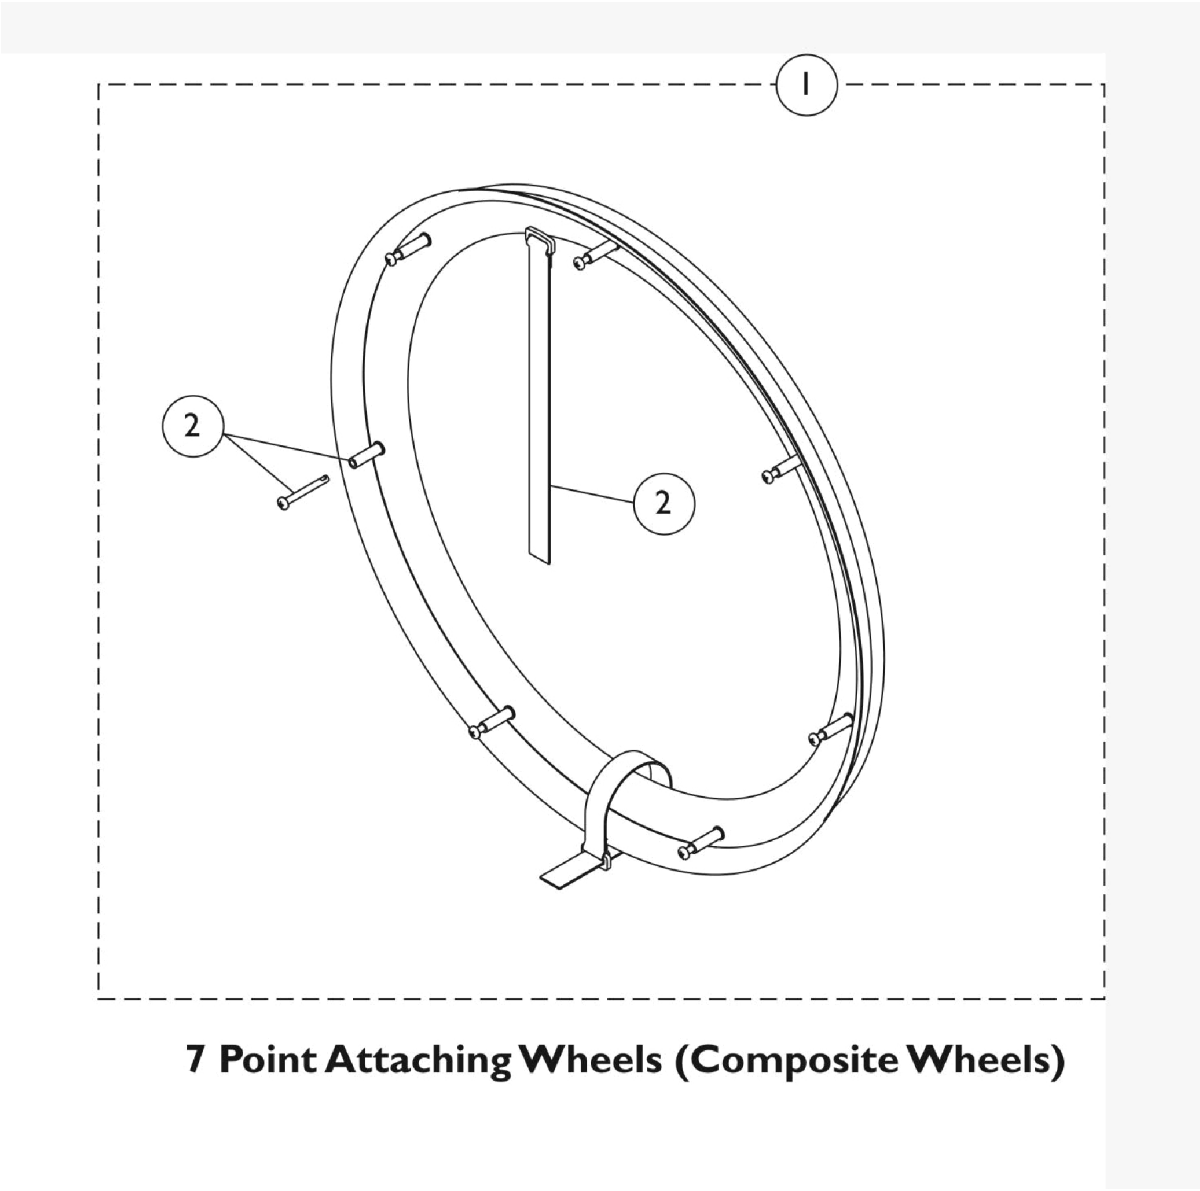

Handrims and Handrim Hardware - Natural Fit LT

7 Point Attaching Wheels (Composite Wheels)

Handrims and Handrim Hardware - Natural Fit LT

Item Number	Note	Part Number	Description	Quantity Per	
				Package	Assembly
1		See Chart	#1 Natural Fit LT Handrims - 7 Point Attaching Wheels (Composite Wheels)	1	1
2	B	1145680-NLA	Kit, Handrim Attaching Hardware - 7 Point	1	1
			Screw, Phillips Pan Head w/ Patch (#10-32 x 1-3/4")	1	7
			NLA - Spacer (3/16 x 5/16 x 1-1/16")	1	7
			NLA - Strap, Securing	1	2
		1144492	Instruction Sheet, Natural Fit Handrims	1	1

NOTE: B - Not Shown

#1 Natural Fit LT Handrims - 7 Point Attaching Wheels (Composite Wheels)

Handrims sold as 1 each. Includes all Attaching Hardware (item 4) and Instruction Sheet.

Grip Style	24" Wheels
Standard	1163652-NLA
Super Grip	1163653