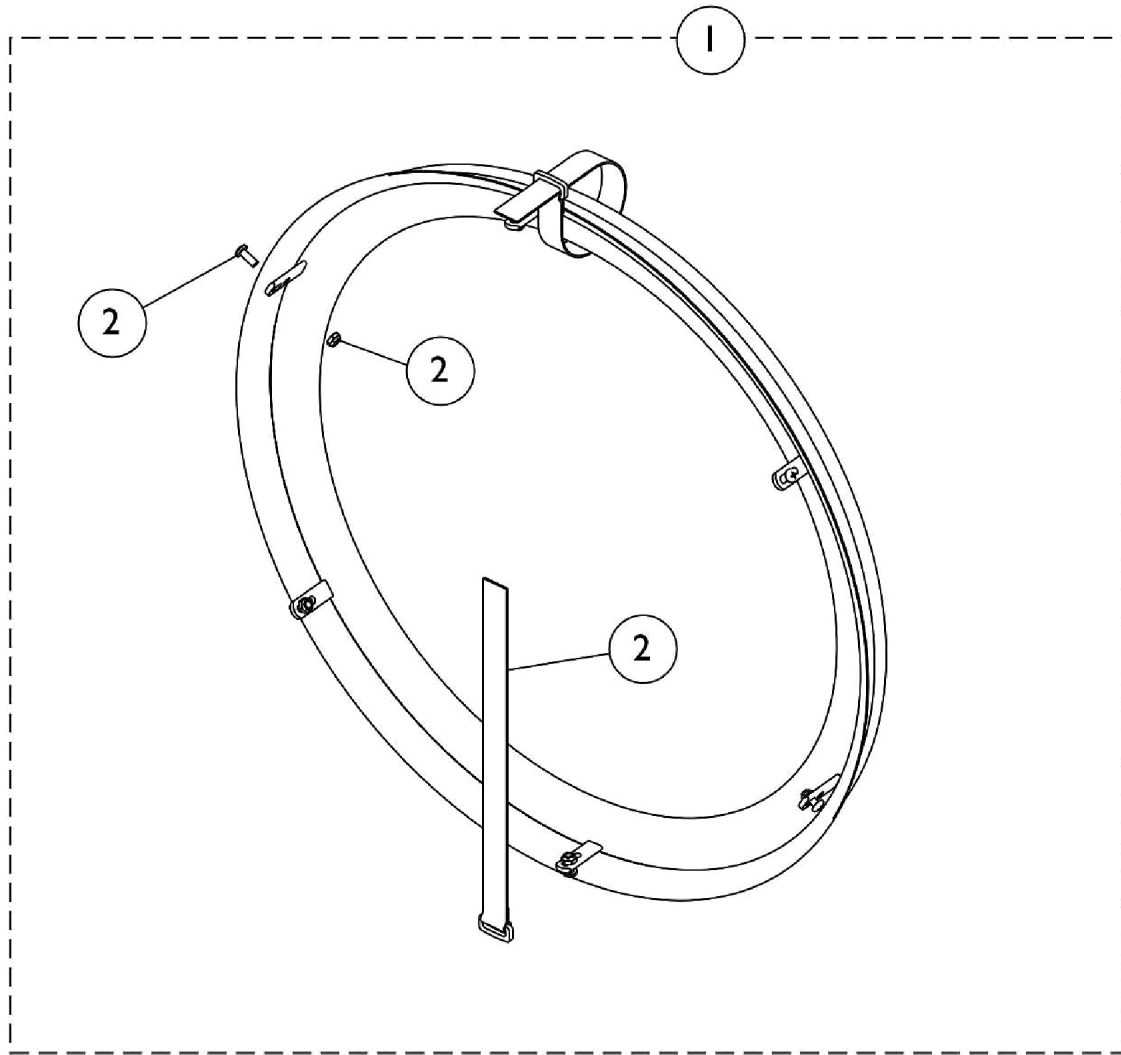

Handrims and Handrim Hardware - Natural Fit and Natural Fit LT

6 Point Attaching Wheels (Spoke Wheels)

Handrims and Handrim Hardware - Natural Fit and Natural Fit LT

Item Number	Note	Part Number	Description	Quantity Per	
				Package	Assembly
1		See Chart	#1 Natural Fit Handrims - 6 Point Attaching Wheels (Spoke Wheels)	1	1
1		See Chart	#1 Natural Fit LT Handrims - 6 Point Attaching Wheels (Spoke Wheels)	1	1
2	A	1145679	Kit, Handrim Attaching Hardware - 6 Point	1	1
			Screw, Phillips Pan Head (#10-32 x 1/2")	1	6
			Locknut (#10-32)	1	6
	B	1144492	NLA - Strap, Securing	1	2
			Instruction Sheet, Natural Fit Handrims	1	1

NOTE: A - Includes Screws, Locknuts, and Securing Straps.
B - Not Shown

#1 Natural Fit Handrims - 6 Point Attaching Wheels (Spoke Wheels)

Handrims sold as 1 each. Includes all Attaching Hardware (item 2) and Instruction Sheet.

Grip Style	22" CRF6722 Wheels Only	24" Wheels	25" Wheels	26" Wheels
Standard See Note(s) A	1145545-NLA	1145546-NLA	1145547	1145548-NLA
Super Grip	1145549-NLA See Note(s) A	1145550-NLA	1145551	1145552

NOTE: A - The Natural Fit Handrims have 6 points of attachment to mount to a wheel. The 22" Spoke wheel (CRF22SP) has 4 points of attachment to mount to a wheel and will not accommodate a Natural Fit Handrim.

#1 Natural Fit LT Handrims - 6 Point Attaching Wheels (Spoke Wheels)

Handrims sold as 1 each. Includes all Attaching Hardware (item 2) and Instruction Sheet.

Grip Style	24" Wheels	25" Wheels	26" Wheels
Standard	1163646	1163647-NLA	1163648-NLA
Super Grip	1163649	1163650-NLA	1163651