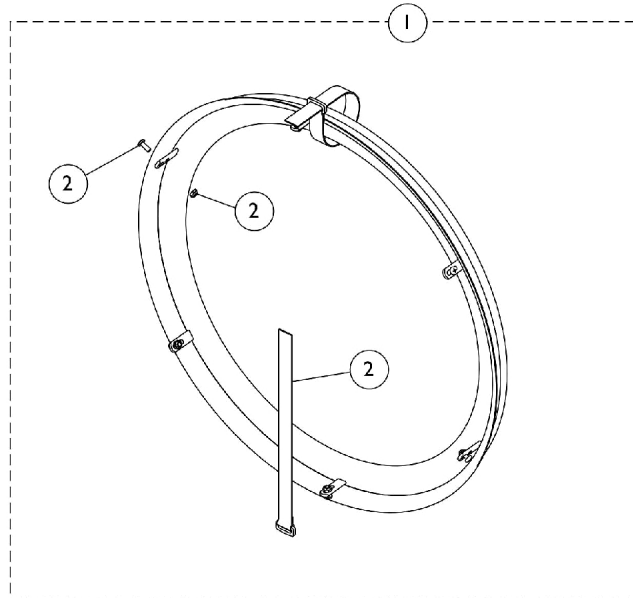

# Handrims and Mounting Hardware - Natural Fit and Natural Fit LT

**6 Point Attaching Wheels (Spoke Wheels)**

**7 Point Attaching Wheels (Composite Wheels)**

# Handrims and Mounting Hardware - Natural Fit and Natural Fit LT

Item Number	Note	Part Number	Description	Quantity Per	
				Package	Assembly
1		See Chart	#1 Natural Fit Handrims - 6 Point Attaching Wheels (Spoke Wheels)	1	1
1		See Chart	#1 Natural Fit LT Handrims - 6 Point Attaching Wheels (Spoke Wheels)	1	1
2	A	1145679	Kit, Handrim Attaching Hardware - 6 Point	1	1
			Screw, Phillips Pan Head (#10-32 x 1/2")	1	6
			Locknut (#10-32)	1	6
			NLA - Strap, Securing	1	2
3		See Chart	#3 Natural Fit Handrims - 7 Point Attaching Wheels (Composite Wheels)	1	1
3		See Chart	#3 Natural Fit LT Handrims - 7 Point Attaching Wheels (Composite Wheels)	1	1
4	B	1145680-NLA	Kit, Handrim Attaching Hardware - 7 Point	1	1
			Screw, Phillips Pan Head w/ Patch (#10-32 x 1-3/4")	1	7
			NLA - Spacer (3/16 x 5/16 x 1-1/16")	1	7
			NLA - Strap, Securing	1	2
	C	1144492	Instruction Sheet, Natural Fit Handrims	1	1

## #1 Natural Fit Handrims - 6 Point Attaching Wheels (Spoke Wheels)

Handrims sold as 1 each. Includes all Attaching Hardware (item 2) and Instruction Sheet.

Grip Style	24" Wheels	25" Wheels	26" Wheels
Standard	1145546-NLA	1145547	1145548-NLA
Super Grip	1145550-NLA	1145551	1145552

## #3 Natural Fit LT Handrims - 7 Point Attaching Wheels (Composite Wheels)

Handrims sold as 1 each. Includes all Attaching Hardware (item 4) and Instruction Sheet.

Grip Style	24" Wheels
Standard	1163652-NLA
Super Grip	1163653