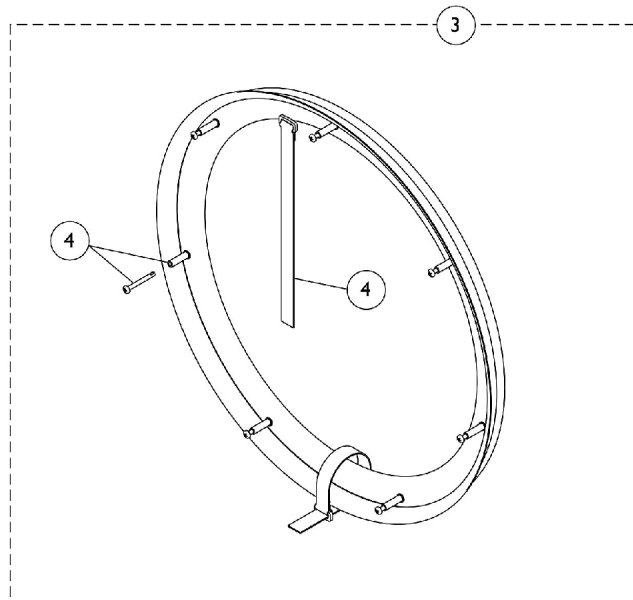

# Handrims and Mounting Hardware - Natural Fit and Natural Fit LT

**6 Point Attaching Wheels (Spoke Wheels)**

**7 Point Attaching Wheels (Composite Wheels)**

# Handrims and Mounting Hardware - Natural Fit and Natural Fit LT

Item Number	Note	Part Number	Description	Quantity Per	
				Package	Assembly
1		See Chart	#1 Natural Fit Handrims - 6 Point Attaching Wheels (Spoke Wheels)	1	1
1		See Chart	#1 Natural Fit LT Handrims - 6 Point Attaching Wheels (Spoke Wheels)	1	1
2	A	1145679	Kit, Handrim Attaching Hardware - 6 Point	1	1
			Screw, Phillips Pan Head (#10-32 x 1/2")	1	6
			Locknut (#10-32)	1	6
			NLA - Strap, Securing	1	2
3		See Chart	#3 Natural Fit Handrims - 7 Point Attaching Wheels (Composite Wheels)	1	1
3		See Chart	#3 Natural Fit LT Handrims - 7 Point Attaching Wheels (Composite Wheels)	1	1
4	B	1145680-NLA	Kit, Handrim Attaching Hardware - 7 Point	1	1
			Screw, Phillips Pan Head w/ Patch (#10-32 x 1-3/4")	1	7
			NLA - Spacer (3/16 x 5/16 x 1-1/16")	1	7
			NLA - Strap, Securing	1	2
	C	1144492	Instruction Sheet, Natural Fit Handrims	1	1

## #1 Natural Fit Handrims - 6 Point Attaching Wheels (Spoke Wheels)

Handrims sold as 1 each. Includes all Attaching Hardware (item 2) and Instruction Sheet.

Grip Style	24" Wheels	25" Wheels	26" Wheels
Standard	1145546-NLA	1145547	1145548-NLA
Super Grip	1145550-NLA	1145551	1145552

## #1 Natural Fit LT Handrims - 6 Point Attaching Wheels (Spoke Wheels)

Handrims sold as 1 each. Includes all Attaching Hardware (item 2) and Instruction Sheet.

Grip Style	24" Wheels	25" Wheels	26" Wheels
Standard	1163646	1163647-NLA	1163648-NLA
Super Grip	1163649	1163650-NLA	1163651