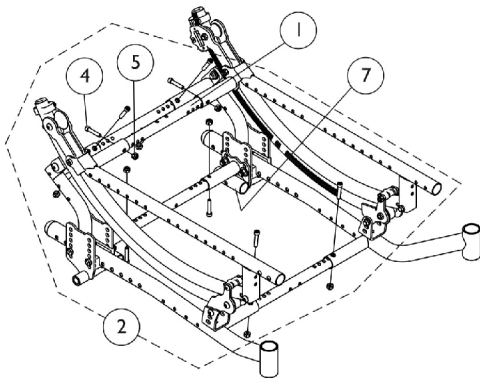

Crossbrace Tubes and Hardware

1164100
Crossbrace Tube Mounting Hardware

1164100
Crossbrace Tube Mounting Hardware
with Vent Tray Option

1164100
Crossbrace Tube Mounting Hardware
with Contracture Footrest Option

1164100
Crossbrace Tube Mounting Hardware
with Contracture Footrest and
Vent Tray Option

1164101
Crossbrace Tube Mounting Hardware
with Heavy Duty Option

Crossbrace Tubes and Hardware

Item Number	Note	Part Number	Description	Quantity Per	
				Package	Assembly
1		See Chart	Crossbrace Tube Kits - Non-Heavy Duty	1	1
1		See Chart	Crossbrace Tube Kits - Heavy Duty	1	1
2	A	1164100	Kit, Crossbrace Tube Mounting Hardware, Non-Heavy Duty	1	1
4			Screw, Socket Head (1/4-28 x 1-1/4")	1	10
5			Locknut (1/4-28)	1	10
3	B	1164101	Kit, Crossbrace Tube Mounting Hardware, Heavy Duty	1	1
4			Screw, Socket Head (1/4-28 x 1-1/4")	1	2
5			Locknut (1/4-28)	1	10
6			Screw, Socket Head (1/4-28 x 1-1/2")	1	8
7		1150930	Bracket, Crossbrace and Anti-Tipper Receiver, Black	1	2