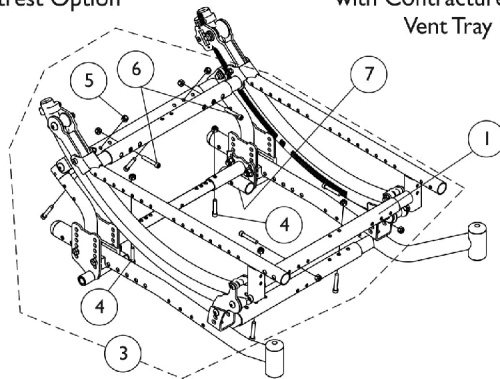

Crossbrace Tubes and Hardware

1164100
Crossbrace Tube Mounting Hardware

1164100
Crossbrace Tube Mounting Hardware
with Vent Tray Option

1164100
Crossbrace Tube Mounting Hardware
with Contracture Footrest Option

1164100
Crossbrace Tube Mounting Hardware
with Contracture Footrest and
Vent Tray Option

1164101
Crossbrace Tube Mounting Hardware
with Heavy Duty Option

Crossbrace Tubes and Hardware

Item Number	Note	Part Number	Description	Quantity Per	
				Package	Assembly
1		See Chart	Crossbrace Tube Kits - Non-Heavy Duty	1	1
1		See Chart	Crossbrace Tube Kits - Heavy Duty	1	1
2	A	1164100	Kit, Crossbrace Tube Mounting Hardware, Non-Heavy Duty	1	1
4			Screw, Socket Head (1/4-28 x 1-1/4")	1	10
5			Locknut (1/4-28)	1	10
3	B	1164101	Kit, Crossbrace Tube Mounting Hardware, Heavy Duty	1	1
4			Screw, Socket Head (1/4-28 x 1-1/4")	1	2
5			Locknut (1/4-28)	1	10
6			Screw, Socket Head (1/4-28 x 1-1/2")	1	8
7		1150930	Bracket, Crossbrace and Anti-Tipper Receiver, Black	1	2