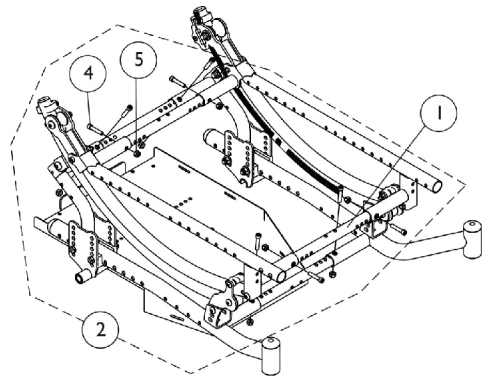

Crossbrace Tubes and Hardware

1164100
Crossbrace Tube Mounting Hardware

1164100
Crossbrace Tube Mounting Hardware
with Vent Tray Option

1164100
Crossbrace Tube Mounting Hardware
with Contracture Footrest Option

1164100
Crossbrace Tube Mounting Hardware
with Contracture Footrest and
Vent Tray Option

1164101
Crossbrace Tube Mounting Hardware
with Heavy Duty Option

Crossbrace Tubes and Hardware

Item Number	Note	Part Number	Description	Quantity Per	
				Package	Assembly
1		See Chart	Crossbrace Tube Kits - Non-Heavy Duty	1	1
1		See Chart	Crossbrace Tube Kits - Heavy Duty	1	1
2	A	1164100	Kit, Crossbrace Tube Mounting Hardware, Non-Heavy Duty	1	1
4			Screw, Socket Head (1/4-28 x 1-1/4")	1	10
5			Locknut (1/4-28)	1	10
3	B	1164101	Kit, Crossbrace Tube Mounting Hardware, Heavy Duty	1	1
4			Screw, Socket Head (1/4-28 x 1-1/4")	1	2
5			Locknut (1/4-28)	1	10
6			Screw, Socket Head (1/4-28 x 1-1/2")	1	8
7		1150930	Bracket, Crossbrace and Anti-Tipper Receiver, Black	1	2