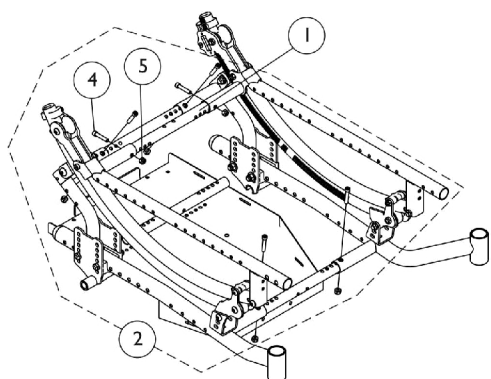

Crossbrace Tubes and Hardware

1164100
Crossbrace Tube Mounting Hardware

1164100
Crossbrace Tube Mounting Hardware
with Vent Tray Option

1164100
Crossbrace Tube Mounting Hardware
with Contracture Footrest Option

1164100
Crossbrace Tube Mounting Hardware
with Contracture Footrest and
Vent Tray Option

1164101
Crossbrace Tube Mounting Hardware
with Heavy Duty Option

Crossbrace Tubes and Hardware

Item Number	Note	Part Number	Description	Quantity Per	
				Package	Assembly
1		See Chart	Crossbrace Tube Kits - Non-Heavy Duty	1	1
1		See Chart	Crossbrace Tube Kits - Heavy Duty	1	1
2	A	1164100	Kit, Crossbrace Tube Mounting Hardware, Non-Heavy Duty	1	1
4			Screw, Socket Head (1/4-28 x 1-1/4")	1	10
5			Locknut (1/4-28)	1	10
3	B	1164101	Kit, Crossbrace Tube Mounting Hardware, Heavy Duty	1	1
4			Screw, Socket Head (1/4-28 x 1-1/4")	1	2
5			Locknut (1/4-28)	1	10
6			Screw, Socket Head (1/4-28 x 1-1/2")	1	8
7		1150930	Bracket, Crossbrace and Anti-Tipper Receiver, Black	1	2