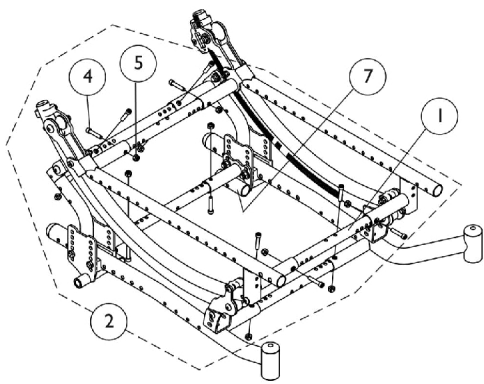

Crossbrace Tubes and Hardware

1164100
Crossbrace Tube Mounting Hardware

1164100
Crossbrace Tube Mounting Hardware
with Vent Tray Option

1164100
Crossbrace Tube Mounting Hardware
with Contracture Footrest Option

1164100
Crossbrace Tube Mounting Hardware
with Contracture Footrest and
Vent Tray Option

1164101
Crossbrace Tube Mounting Hardware
with Heavy Duty Option

Crossbrace Tubes and Hardware

Item Number	Note	Part Number	Description	Quantity Per	
				Package	Assembly
1		See Chart	Crossbrace Tube Kits - Non-Heavy Duty	1	1
1		See Chart	Crossbrace Tube Kits - Heavy Duty	1	1
2	A	1164100	Kit, Crossbrace Tube Mounting Hardware, Non-Heavy Duty	1	1
4			Screw, Socket Head (1/4-28 x 1-1/4")	1	10
5			Locknut (1/4-28)	1	10
3	B	1164101	Kit, Crossbrace Tube Mounting Hardware, Heavy Duty	1	1
4			Screw, Socket Head (1/4-28 x 1-1/4")	1	2
5			Locknut (1/4-28)	1	10
6			Screw, Socket Head (1/4-28 x 1-1/2")	1	8
7		1150930	Bracket, Crossbrace and Anti-Tipper Receiver, Black	1	2