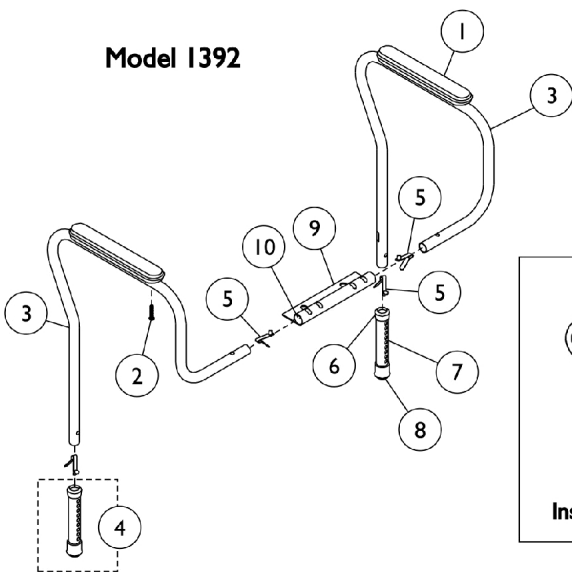

# Toilet Safety Frame - Model 1392 and 635-3

## Toilet Safety Frame - Model 1392 and 635-3

Item Number	Note	Part Number	Description	Quantity Per	
				Package	Assembly
1	A,B	01000X001-NLA	NLA - Armrest, Full Length, Beige	1	2
1	A,C	1163889	Armrests (Pair)	1	1
1	D,E	1073833-NLA	NLA - Armrest, Full Length, White	1	2
1	D,F,N	1059660-NLA	NLA - Armrest, Full Length, Grey	1	2
	L,M	1132261-NLA	NLA - Kit, Armrest with Hardware, Full Length - Grey	1	1
1			NLA - Armrest, Full Length, Grey	1	2
2			NLA - Screw, Phillips Pan Head (1/4 x 1-1/4")	1	4
2	A	48127X001-NLA	NLA - Screw, Phillips Round Head (#10-32 x 1/2")	1	4
2	D	1061431-NLA	NLA - Screw, Phillips Pan Head (1/4 x 1-1/4")	1	4
3	A,K	48016X000-NLA	NLA - Frame, Side - Right	1	1
3	A,K	48016X001-NLA	NLA - Frame, Side - Left	1	1
3	D	1082559-NLA	NLA - Frame, Side Rail, Chrome - Right/Left	1	2
4	A,G	1058806-NLA	NLA - Leg Extension Assembly	1	2
4	A,G,N	1058807-NLA	NLA - Kit, Leg Extension Sub-Assembly	1	1
			Anti-Rattle, Grey (1-1/8")	1	2
			Tube, Leg Extension	1	2
			Tip, Rubber, Light Grey (1-1/8")	1	2
5		1094945	Button, Snap	1	4
6		1063124	Anti-Rattle, Grey (1-1/8")	1	2
7	D	1073450-NLA	NLA - Leg Extension Assembly	1	2
8		1057797	Tip, Rubber, Light Grey (1-1/8")	1	2
9	A	1018602-NLA	NLA - Bracket, Aluminum	1	1
10		1057287	Plug Button, Grey (1")	1	2
11		1073237-NLA	NLA - Clamp, Toilet Rail	1	2
12	D	1073452-NLA	NLA - Brace	1	1
	D,J	1074444-NLA	NLA - Kit, Hardware	1	1
13			Locknut (1/4-20)	1	2
14			Screw, Phillips Pan Head (1/4-20 x 1-3/8")	1	2

NOTE: A - To be used with Model 1392.  
 B - Before 5/17/99.  
 C - After 5/14/09.  
 D - To be used on Model 635-3.  
 E - Before 3/18/99.  
 F - After 3/19/99.  
 G - Kit Includes: Leg Tube, Anti-Rattle and Rubber Tip.  
 J - Kit Includes Items 13 and 14.  
 K - Item no longer available, suggested replacement is a complete unit 1392KD.  
 L - Kit includes (2) Armrests Part #1059660 and (4) Screws Part #1061431.  
 M - Not Shown.  
 N - Item no longer available, refer to Kit Part #1132261.