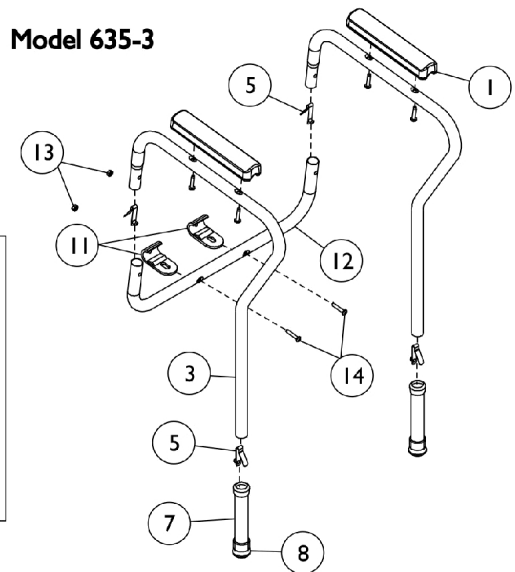

# Toilet Safety Frame - Model 1392 and 635-3

## Toilet Safety Frame - Model 1392 and 635-3

Item Number	Note	Part Number	Description	Quantity Per	
				Package	Assembly
1	A,B	01000X001-NLA	NLA - Armrest, Full Length, Beige	1	2
1	A,C	1163889	Armrests (Pair)	1	1
1	D,E	1073833-NLA	NLA - Armrest, Full Length, White	1	2
1	D,F,N	1059660-NLA	NLA - Armrest, Full Length, Grey	1	2
	L,M	1132261-NLA	NLA - Kit, Armrest with Hardware, Full Length - Grey	1	1
1			NLA - Armrest, Full Length, Grey	1	2
2			NLA - Screw, Phillips Pan Head (1/4 x 1-1/4")	1	4
2	A	48127X001-NLA	NLA - Screw, Phillips Round Head (#10-32 x 1/2")	1	4
2	D	1061431-NLA	NLA - Screw, Phillips Pan Head (1/4 x 1-1/4")	1	4
3	A,K	48016X000-NLA	NLA - Frame, Side - Right	1	1
3	A,K	48016X001-NLA	NLA - Frame, Side - Left	1	1
3	D	1082559-NLA	NLA - Frame, Side Rail, Chrome - Right/Left	1	2
4	A,G	1058806-NLA	NLA - Leg Extension Assembly	1	2
4	A,G,N	1058807-NLA	NLA - Kit, Leg Extension Sub-Assembly	1	1
			Anti-Rattle, Grey (1-1/8")	1	2
			Tube, Leg Extension	1	2
			Tip, Rubber, Light Grey (1-1/8")	1	2
5		1094945	Button, Snap	1	4
6		1063124	Anti-Rattle, Grey (1-1/8")	1	2
7	D	1073450-NLA	NLA - Leg Extension Assembly	1	2
8		1057797	Tip, Rubber, Light Grey (1-1/8")	1	2
9	A	1018602-NLA	NLA - Bracket, Aluminum	1	1
10		1057287	Plug Button, Grey (1")	1	2
11		1073237-NLA	NLA - Clamp, Toilet Rail	1	2
12	D	1073452-NLA	NLA - Brace	1	1
	D,J	1074444-NLA	NLA - Kit, Hardware	1	1
13			Locknut (1/4-20)	1	2
14			Screw, Phillips Pan Head (1/4-20 x 1-3/8")	1	2

NOTE: A - To be used with Model 1392.  
 B - Before 5/17/99.  
 C - After 5/14/09.  
 D - To be used on Model 635-3.  
 E - Before 3/18/99.  
 F - After 3/19/99.  
 G - Kit Includes: Leg Tube, Anti-Rattle and Rubber Tip.  
 J - Kit Includes Items 13 and 14.  
 K - Item no longer available, suggested replacement is a complete unit 1392KD.  
 L - Kit includes (2) Armrests Part #1059660 and (4) Screws Part #1061431.  
 M - Not Shown.  
 N - Item no longer available, refer to Kit Part #1132261.