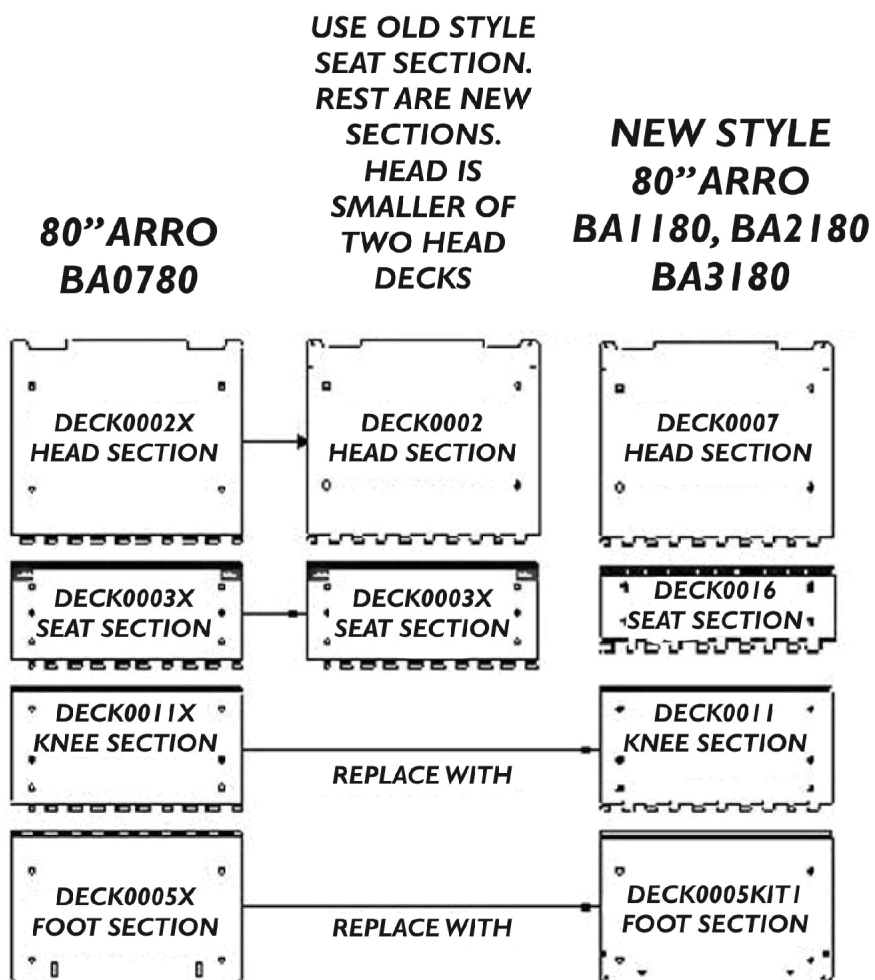

Deck Replacement Guide - Arro Beds

DECK0005KIT1 INCLUDES MOULDED MATTRESS KEEPER KIT, ARRO FOOT BAIL, BAIL CLIPS AND BAIL CLIP HARDWARE. ALL PARTS ARE PRE-ASSEMBLED PRIOR TO SHIPPING.

Replacement Part Numbers

SECTION	BA0780	BA1180	BA2180	BA3180
HEAD	DECK0002 - NLA	DECK0007	DECK0007	DECK0007
SEAT	DECK0003X	DECK0016	DECK0016	DECK0016
KNEE	DECK0011	DECK0011	DECK0011	DECK0011
FOOT	DECK0005KIT1	DECK0005KIT1	DECK0005KIT1	DECK0005KIT1