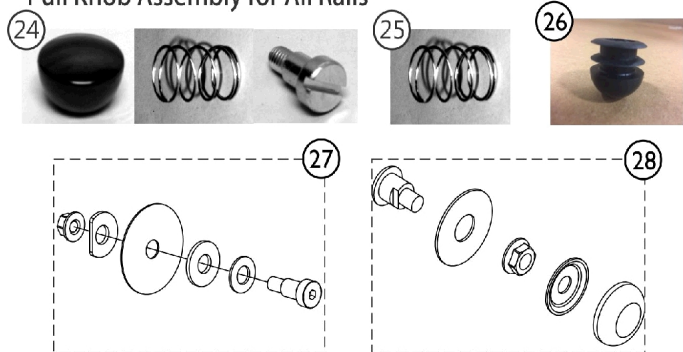

Side Rail Parts - BA1180, BA2180, BA3180

Assist Rails

Side Rails - Non Tuck Including Hardware

Rail Arms

Pull Knob Assembly for All Rails

Side Rail Parts - BA1180, BA2180, BA3180

Item Number	Note	Part Number	Description	Quantity Per	
				Package	Assembly
1		IHECRLAS	Assist Rails (Pair)	1	1
2		RAILSAELT-NLA	NLA - Assist Rail Assembly - Left Side	1	1
3		RAILSAERT-NL A	NLA - Assist Rail Assembly - Right Side	1	1
4		RAILSBARPRU- NLA	NLA - Assist Bars (Pair), "U" Bracket	1	1
4		IHECBAAS	Set of Assist Bars	1	1
5		RAILABLT-NLA	NLA - Assist Bar - Left Side	1	1
6		RAILABRT-NLA	NLA - Assist Bar - Right Side	1	1
7		KITASSISTR1	Kit, Assist Rail Mounting Hardware	1	1
8		RLBRACKAEP- NLA	NLA - Bracket, Mounting, Assist Rail - Left Side	1	1
9		RRBRACKAEP- NLA	NLA - Bracket, Mounting, Assist Rail - Right Side	1	1
10		RLBRACKASTR P-NLA	NLA - Punched Bracket, No Guard - Left Hand	1	1
11		RRBRACKASTR P-NLA	NLA - Punched Bracket, No Guard - Right Hand	1	1
12		IHARRLFUL	NLA - Full Rails (Set)	1	1
13		RAILS0080FLNT -NLA	NLA - Full Rail - Left Hand	1	1
14		RAILS0080FRN T-NLA	NLA - Full Rail - Right Hand	1	1
15		IHARRLPAR	NLA - Partial Rails (Set)	1	1
16		RAILS0080PLNT -NLA	NLA - Partial Rail - Left Hand	1	1
17		RAILS0080PRN T-NLA	NLA - Partial Rail - Right Hand	1	1
18		LRA001RA-NLA	NLA - Long Rail Arm - Right	1	1
19		SRA001RA-NLA	NLA - Short Rail Arm - Right	1	1
20		SRA001LA-NLA	NLA - Short Rail Arm - Left	1	1
21		LRA001LA-NLA	NLA - Long Rail Arm - Left	1	1
22		RAILBRACKNT- NLA	NLA - Rail Bracket	1	1
23		COL34R-NLA	NLA - Locking Set Collar	1	1
24		BLT1212SLOTS H	Bolt, Shoulder (1/2 x 1/2", 3/8-16)	1	1
25		LATCH0002	Knob, Black Ball	1	1
26		WSR3834116N	NLA - Washer, Nylon (3/8 x 3/4 x 1/16")	1	1
27		SPRASSIST-NL A	NLA - Spring, Compression	1	1