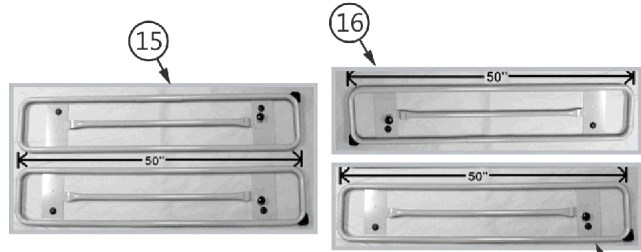

Side Rail Parts - BA1180, BA2180, BA3180

Assist Rails

Side Rails - Non Tuck Including Hardware

Rail Arms

Pull Knob Assembly for All Rails

Side Rail Parts - BA1180, BA2180, BA3180

Item Number	Note	Part Number	Description	Quantity Per	
				Package	Assembly
1		IHECRLAS	Assist Rails (Pair)	1	1
2		RAILSAELT-NLA	NLA - Assist Rail Assembly - Left Side	1	1
3		RAILSAERT-NL A	NLA - Assist Rail Assembly - Right Side	1	1
4		RAILSBARPRU- NLA	NLA - Assist Bars (Pair), "U" Bracket	1	1
4		IHECBAAS	Set of Assist Bars	1	1
5		RAILABLT-NLA	NLA - Assist Bar - Left Side	1	1
6		RAILABRT-NLA	NLA - Assist Bar - Right Side	1	1
7		KITASSISTR1	Kit, Assist Rail Mounting Hardware	1	1
8		RLBRACKAEP- NLA	NLA - Bracket, Mounting, Assist Rail - Left Side	1	1
9		RRBRACKAEP- NLA	NLA - Bracket, Mounting, Assist Rail - Right Side	1	1
10		RLBRACKASTR P-NLA	NLA - Punched Bracket, No Guard - Left Hand	1	1
11		RRBRACKASTR P-NLA	NLA - Punched Bracket, No Guard - Right Hand	1	1
12		IHARRLFUL	NLA - Full Rails (Set)	1	1
13		RAILS0080FLNT -NLA	NLA - Full Rail - Left Hand	1	1
14		RAILS0080FRN T-NLA	NLA - Full Rail - Right Hand	1	1
15		IHARRLPAR	NLA - Partial Rails (Set)	1	1
16		RAILS0080PLNT -NLA	NLA - Partial Rail - Left Hand	1	1
17		RAILS0080PRN T-NLA	NLA - Partial Rail - Right Hand	1	1
18		LRA001RA-NLA	NLA - Long Rail Arm - Right	1	1
19		SRA001RA-NLA	NLA - Short Rail Arm - Right	1	1
20		SRA001LA-NLA	NLA - Short Rail Arm - Left	1	1
21		LRA001LA-NLA	NLA - Long Rail Arm - Left	1	1
22		RAILBRACKNT- NLA	NLA - Rail Bracket	1	1
23		COL34R-NLA	NLA - Locking Set Collar	1	1
24		BLT1212SLOTS H	Bolt, Shoulder (1/2 x 1/2", 3/8-16)	1	1
25		LATCH0002	Knob, Black Ball	1	1
26		WSR3834116N	NLA - Washer, Nylon (3/8 x 3/4 x 1/16")	1	1
27		SPRASSIST-NL A	NLA - Spring, Compression	1	1