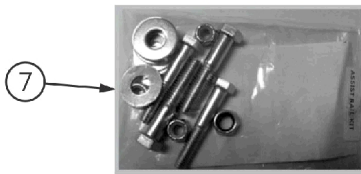

Side Rail Parts - BA1180, BA2180, BA3180

Assist Rails

Side Rails - Non Tuck Including Hardware

Rail Arms

Pull Knob Assembly for All Rails

Side Rail Parts - BA1180, BA2180, BA3180

Item Number	Note	Part Number	Description	Quantity Per	
				Package	Assembly
1		IHECRLAS	Assist Rails (Pair)	1	1
2		RAILSAELT-NLA	NLA - Assist Rail Assembly - Left Side	1	1
3		RAILSAERT-NL A	NLA - Assist Rail Assembly - Right Side	1	1
4		RAILSBARPRU- NLA	NLA - Assist Bars (Pair), "U" Bracket	1	1
4		IHECBAAS	Set of Assist Bars	1	1
5		RAILABLT-NLA	NLA - Assist Bar - Left Side	1	1
6		RAILABRT-NLA	NLA - Assist Bar - Right Side	1	1
7		KITASSISTR1	Kit, Assist Rail Mounting Hardware	1	1
8		RLBRACKAEP- NLA	NLA - Bracket, Mounting, Assist Rail - Left Side	1	1
9		RRBRACKAEP- NLA	NLA - Bracket, Mounting, Assist Rail - Right Side	1	1
10		RLBRACKASTR P-NLA	NLA - Punched Bracket, No Guard - Left Hand	1	1
11		RRBRACKASTR P-NLA	NLA - Punched Bracket, No Guard - Right Hand	1	1
12		IHARRLFUL	NLA - Full Rails (Set)	1	1
13		RAILS0080FLNT -NLA	NLA - Full Rail - Left Hand	1	1
14		RAILS0080FRN T-NLA	NLA - Full Rail - Right Hand	1	1
15		IHARRLPAR	NLA - Partial Rails (Set)	1	1
16		RAILS0080PLNT -NLA	NLA - Partial Rail - Left Hand	1	1
17		RAILS0080PRN T-NLA	NLA - Partial Rail - Right Hand	1	1
18		LRA001RA-NLA	NLA - Long Rail Arm - Right	1	1
19		SRA001RA-NLA	NLA - Short Rail Arm - Right	1	1
20		SRA001LA-NLA	NLA - Short Rail Arm - Left	1	1
21		LRA001LA-NLA	NLA - Long Rail Arm - Left	1	1
22		RAILBRACKNT- NLA	NLA - Rail Bracket	1	1
23		COL34R-NLA	NLA - Locking Set Collar	1	1
24		BLT1212SLOTS H	Bolt, Shoulder (1/2 x 1/2", 3/8-16)	1	1
25		LATCH0002	Knob, Black Ball	1	1
26		WSR3834116N	NLA - Washer, Nylon (3/8 x 3/4 x 1/16")	1	1
27		SPRASSIST-NL A	NLA - Spring, Compression	1	1