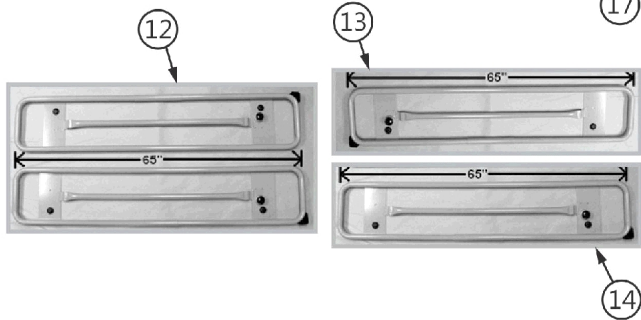

Side Rail Parts - BA1180, BA2180, BA3180

Assist Rails

Side Rails - Non Tuck Including Hardware

Rail Arms

Pull Knob Assembly for All Rails

Side Rail Parts - BA1180, BA2180, BA3180

Item Number	Note	Part Number	Description	Quantity Per	
				Package	Assembly
1		IHECRLAS	Assist Rails (Pair)	1	1
2		RAILSAELT-NLA	NLA - Assist Rail Assembly - Left Side	1	1
3		RAILSAERT-NL A	NLA - Assist Rail Assembly - Right Side	1	1
4		RAILSBARPRU- NLA	NLA - Assist Bars (Pair), "U" Bracket	1	1
4		IHECBAAS	Set of Assist Bars	1	1
5		RAILABLT-NLA	NLA - Assist Bar - Left Side	1	1
6		RAILABRT-NLA	NLA - Assist Bar - Right Side	1	1
7		KITASSISTR1	Kit, Assist Rail Mounting Hardware	1	1
8		RLBRACKAEP- NLA	NLA - Bracket, Mounting, Assist Rail - Left Side	1	1
9		RRBRACKAEP- NLA	NLA - Bracket, Mounting, Assist Rail - Right Side	1	1
10		RLBRACKASTR P-NLA	NLA - Punched Bracket, No Guard - Left Hand	1	1
11		RRBRACKASTR P-NLA	NLA - Punched Bracket, No Guard - Right Hand	1	1
12		IHARRLFUL	NLA - Full Rails (Set)	1	1
13		RAILS0080FLNT -NLA	NLA - Full Rail - Left Hand	1	1
14		RAILS0080FRN T-NLA	NLA - Full Rail - Right Hand	1	1
15		IHARRLPAR	NLA - Partial Rails (Set)	1	1
16		RAILS0080PLNT -NLA	NLA - Partial Rail - Left Hand	1	1
17		RAILS0080PRN T-NLA	NLA - Partial Rail - Right Hand	1	1
18		LRA001RA-NLA	NLA - Long Rail Arm - Right	1	1
19		SRA001RA-NLA	NLA - Short Rail Arm - Right	1	1
20		SRA001LA-NLA	NLA - Short Rail Arm - Left	1	1
21		LRA001LA-NLA	NLA - Long Rail Arm - Left	1	1
22		RAILBRACKNT- NLA	NLA - Rail Bracket	1	1
23		COL34R-NLA	NLA - Locking Set Collar	1	1
24		BLT1212SLOTS H	Bolt, Shoulder (1/2 x 1/2", 3/8-16)	1	1
25		LATCH0002	Knob, Black Ball	1	1
26		WSR3834116N	NLA - Washer, Nylon (3/8 x 3/4 x 1/16")	1	1
27		SPRASSIST-NL A	NLA - Spring, Compression	1	1