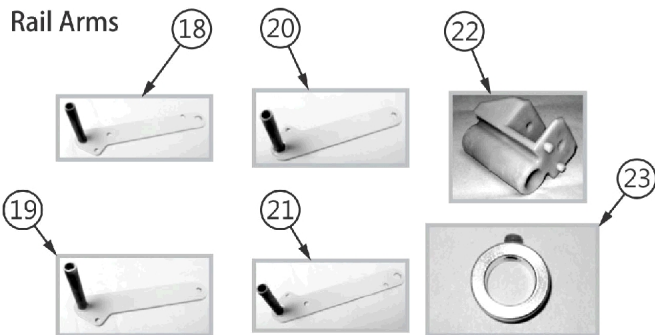

Side Rail Parts - BA1180, BA2180, BA3180

Assist Rails

Side Rails - Non Tuck Including Hardware

Rail Arms

Pull Knob Assembly for All Rails

Side Rail Parts - BA1180, BA2180, BA3180

Item Number	Note	Part Number	Description	Quantity Per	
				Package	Assembly
1		IHECRLAS	Assist Rails (Pair)	1	1
2		RAILSAELT-NLA	NLA - Assist Rail Assembly - Left Side	1	1
3		RAILSAERT-NL A	NLA - Assist Rail Assembly - Right Side	1	1
4		RAILSBARPRU- NLA	NLA - Assist Bars (Pair), "U" Bracket	1	1
4		IHECBAAS	Set of Assist Bars	1	1
5		RAILABLT-NLA	NLA - Assist Bar - Left Side	1	1
6		RAILABRT-NLA	NLA - Assist Bar - Right Side	1	1
7		KITASSISTR1	Kit, Assist Rail Mounting Hardware	1	1
8		RLBRACKAEP- NLA	NLA - Bracket, Mounting, Assist Rail - Left Side	1	1
9		RRBRACKAEP- NLA	NLA - Bracket, Mounting, Assist Rail - Right Side	1	1
10		RLBRACKASTR P-NLA	NLA - Punched Bracket, No Guard - Left Hand	1	1
11		RRBRACKASTR P-NLA	NLA - Punched Bracket, No Guard - Right Hand	1	1
12		IHARRLFUL	NLA - Full Rails (Set)	1	1
13		RAILS0080FLNT -NLA	NLA - Full Rail - Left Hand	1	1
14		RAILS0080FRN T-NLA	NLA - Full Rail - Right Hand	1	1
15		IHARRLPAR	NLA - Partial Rails (Set)	1	1
16		RAILS0080PLNT -NLA	NLA - Partial Rail - Left Hand	1	1
17		RAILS0080PRN T-NLA	NLA - Partial Rail - Right Hand	1	1
18		LRA001RA-NLA	NLA - Long Rail Arm - Right	1	1
19		SRA001RA-NLA	NLA - Short Rail Arm - Right	1	1
20		SRA001LA-NLA	NLA - Short Rail Arm - Left	1	1
21		LRA001LA-NLA	NLA - Long Rail Arm - Left	1	1
22		RAILBRACKNT- NLA	NLA - Rail Bracket	1	1
23		COL34R-NLA	NLA - Locking Set Collar	1	1
24		BLT1212SLOTS H	Bolt, Shoulder (1/2 x 1/2", 3/8-16)	1	1
25		LATCH0002	Knob, Black Ball	1	1
26		WSR3834116N	NLA - Washer, Nylon (3/8 x 3/4 x 1/16")	1	1
27		SPRASSIST-NL A	NLA - Spring, Compression	1	1