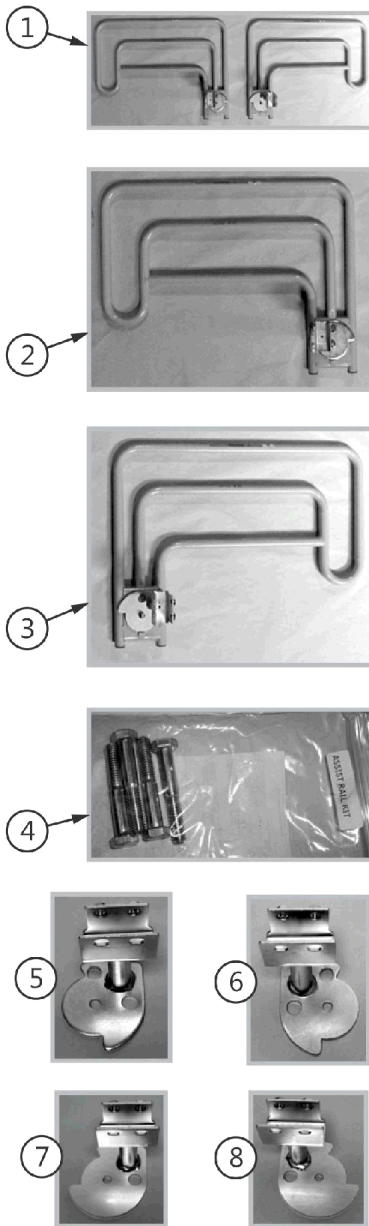

Side Rail Parts - BA0780

Assist Rails