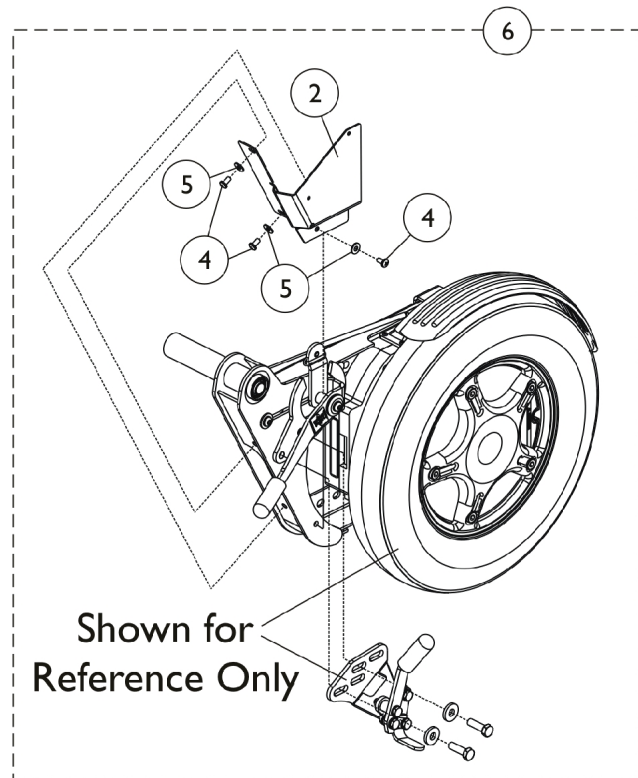

## GB Connector Covers

Item Number	Note	Part Number	Description	Quantity Per	
				Package	Assembly
1	A	1141670-NLA	NLA - GB Connector Cover w/o Wheel Lock Assembly - Right	1	1
2			Bracket, Cover, Connector, Black - Right	1	1
3			Bracket, Cover, Connector, Top, Black - Right	1	1
4			NLA - Screw, Phillips Pan Head w/ Patch (#10-32 x 3/8")	1	4
5			NLA - Washer, Plain (3/16 x 1/2 x 1/16")	1	2
			Sheet, Instruction	1	1
1	A	1141671-NLA	NLA - GB Connector Cover w/o Wheel Lock Assembly - Left	1	1
2			Bracket, Cover, Connector, Black - Left	1	1
3			Bracket, Cover, Connector, Top, Black - Left	1	1
4			NLA - Screw, Phillips Pan Head w/ Patch (#10-32 x 3/8")	1	4
5			NLA - Washer, Plain (3/16 x 1/2 x 1/16")	1	2
			Sheet, Instruction	1	1
6	B	1141672	GB Connector Cover w/ Wheel Lock Assembly - Right	1	1
2			Bracket, Cover, Connector, Black - Right	1	1
4			NLA - Screw, Phillips Pan Head w/ Patch (#10-32 x 3/8")	1	2
5			NLA - Washer, Plain (3/16 x 1/2 x 1/16")	1	2
			Sheet, Instruction	1	1
6	B	1141673	GB Connector Cover w/ Wheel Lock Assembly - Left	1	1
2			Bracket, Cover, Connector, Black - Left	1	1
4			NLA - Screw, Phillips Pan Head w/ Patch (#10-32 x 3/8")	1	2
5			NLA - Washer, Plain (3/16 x 1/2 x 1/16")	1	2
			Sheet, Instruction	1	1