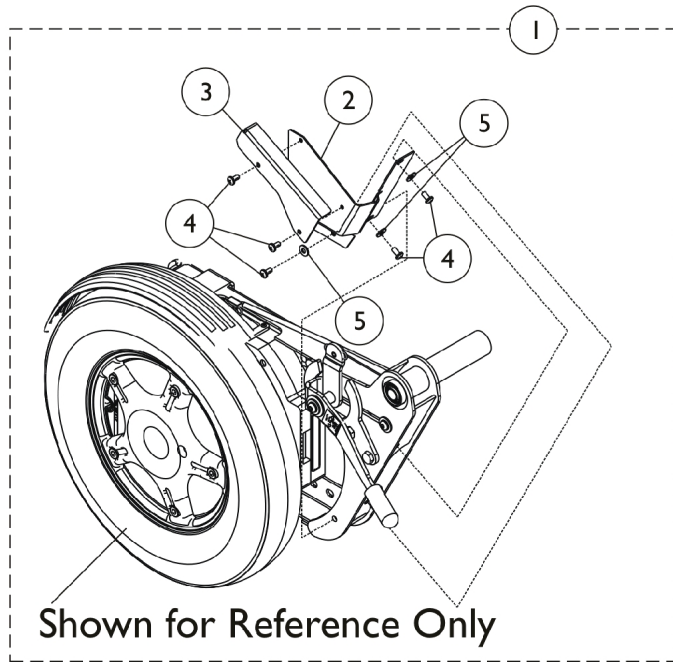

## GB Connector Covers

Item Number	Note	Part Number	Description	Quantity Per	
				Package	Assembly
1	A	1141670-NLA	NLA - GB Connector Cover w/o Wheel Lock Assembly - Right	1	1
2			Bracket, Cover, Connector, Black - Right	1	1
3			Bracket, Cover, Connector, Top, Black - Right	1	1
4			NLA - Screw, Phillips Pan Head w/ Patch (#10-32 x 3/8")	1	4
5			NLA - Washer, Plain (3/16 x 1/2 x 1/16")	1	2
			Sheet, Instruction	1	1
1	A	1141671-NLA	NLA - GB Connector Cover w/o Wheel Lock Assembly - Left	1	1
2			Bracket, Cover, Connector, Black - Left	1	1
3			Bracket, Cover, Connector, Top, Black - Left	1	1
4			NLA - Screw, Phillips Pan Head w/ Patch (#10-32 x 3/8")	1	4
5			NLA - Washer, Plain (3/16 x 1/2 x 1/16")	1	2
			Sheet, Instruction	1	1
6	B	1141672	GB Connector Cover w/ Wheel Lock Assembly - Right	1	1
2			Bracket, Cover, Connector, Black - Right	1	1
4			NLA - Screw, Phillips Pan Head w/ Patch (#10-32 x 3/8")	1	2
5			NLA - Washer, Plain (3/16 x 1/2 x 1/16")	1	2
			Sheet, Instruction	1	1
6	B	1141673	GB Connector Cover w/ Wheel Lock Assembly - Left	1	1
2			Bracket, Cover, Connector, Black - Left	1	1
4			NLA - Screw, Phillips Pan Head w/ Patch (#10-32 x 3/8")	1	2
5			NLA - Washer, Plain (3/16 x 1/2 x 1/16")	1	2
			Sheet, Instruction	1	1