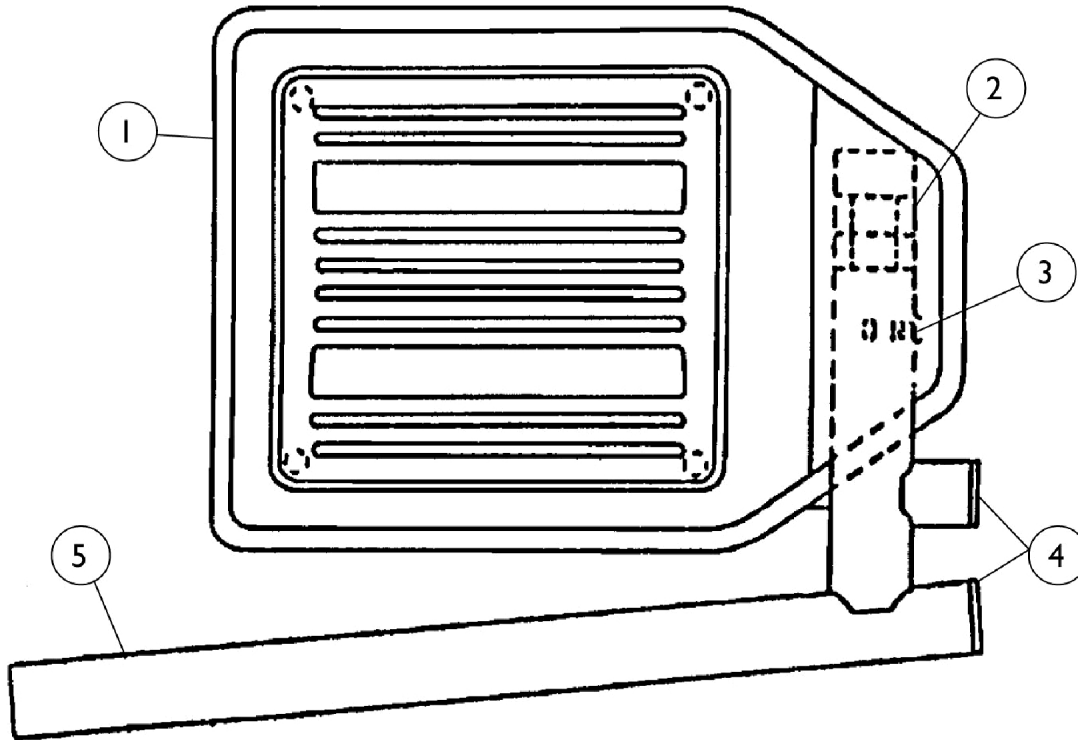

# Pivot Slide Tube with Footplate

## For 94BK, 94BKR, 96BK, H94, H94BKR, H96BK

### Assemblies

(16" to 24" Chairs)

Item Number	Note	Part Number	Description	Quantity Per	
				Package	Assembly
1	A	1044213-NLA	NLA - Footplate with Rubber Edge Assembly (Pair)	2	1
1		1043659-NLA	NLA - Footplate, Aluminum, Deluxe, Black - Right (8" W x 5-3/4" L)	1	1
1		1043660-NLA	NLA - Footplate, Aluminum, Deluxe, Black - Left (8" W x 5-3/4" L)	1	1
2		1036120-NLA	NLA - Spring	1	1
3		7930354-NLA	NLA - Package, Phillips Head Screw (#8-32 x 3/8")	25	1
4		1027097	Plug Button, Black (3/4")	1	1
5		7500083-NLA	NLA - Pivot/Slide Tube w/ Plug Button	1	1
	A,B	1031216-NLA	NLA - Pivot/Slide Tube w/ Rubber Edge Footplate Assembly, Chrome - Right	1	1
	A,B	1031217-NLA	NLA - Pivot/Slide Tube w/ Rubber Edge Footplate Assembly, Chrome - Left	1	1