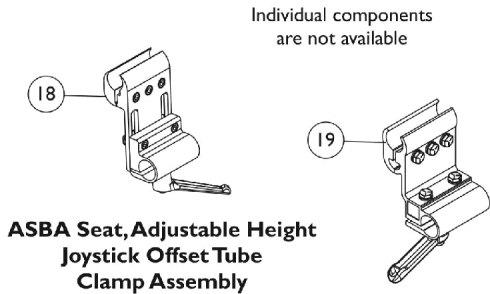

MK5 SPJ (After 6/26/03) & SPJ+ (Introduced 8/16/05) Joystick and Mounting Hardware

The SPJ+ Joystick plus Cable Kit replaces the SPJ Joystick after 10/31/07.

ASBA Seat, Fixed Height Joystick Offset Tube Clamp Assembly

MK5 SPJ (After 6/26/03) & SPJ+ (Introduced 8/16/05) Joystick and Mounting Hardware

The SPJ+ Joystick plus Cable Kit replaces the SPJ Joystick after 10/31/07.

Item Number	Note	Part Number	Description	Quantity Per	
				Package	Assembly
1	A,G	1153650	Kit, SPJ+ Joystick w/ Cable	1	1
2			Joystick, SPJ+	1	1
3			Knob, Joystick Rubber, Black	1	1
4			Skirt, Joystick Rubber, Black	1	1
5			NLA - Overlay, SPJ+ Joystick	1	1
6			Cable, Joystick SPJ+	1	1
7		1116404	Cable, Joystick Extension	1	1
2		1127291	Joystick, SPJ+	1	1
	H	See Note-NLA	See Footnote	1	1
3		1040217	Knob, Joystick Rubber, Black	1	1
4		1040218	Skirt, Joystick Rubber, Black	1	1
5		1165094	Kit, Overlay, SPJ+ Joystick (MK5/MK6)	1	1
			NLA - Overlay, SPJ+ Joystick	1	1
			Instruction Sheet, MK5/MK6 Overlay	1	1
6		1127293	Cable, Joystick SPJ+	1	1
7		1116404	Cable, Joystick Extension	1	1
8	E	1161733	Kit, 2" Offset Joystick Tube w/ Hardware	1	1
9			Plug Button, Black (7/8")	1	1
10			Tie Wrap (11-1/2" L)	1	2
11			Screw, Phillips Pan Head (#10-32 x 1-1/8")	1	2
11			Screw, Phillips Pan Head (M5 x .8 x 30mm)	1	2
12			Spacer, Joystick Tube, Black	1	1
			Tube, Joystick Offset (2")	1	1
8	B	1093069	Kit, 1/2" Offset Joystick Tube with Hardware	1	1
9		1027095	Plug Button, Black (7/8")	1	1
10		1095502-NLA	NLA - Package, Tie Wrap (11-1/2" L)	10	1
11		1025714	Screw, Phillips Pan Head (#10-32 x 1-1/8")	1	2
12		1093063	Spacer, Joystick Tube, Black	1	1
13	C	1115000	Kit, Joystick Tube Mounting Hardware - Captain Seat	1	1
14		1105049	Clamp Assembly, Fixed Height, Captain/ Van Seat	1	1
15		1037610	Screw, Hex Head (1/4-20 x 1-5/8")	1	3
16		1087219	Spacer (1/4 x 3/8 x 1")	1	3
17		1025195	NLA - Locknut (1/4-20)	1	3
18		1139422	Clamp, Height Adjustable Joystick Tube (ARM250)	1	1
19		1093071	Clamp, Fixed Height Joystick Tube	1	1
	D	1006270	Extension, Joystick, "T" Style (1560) (4" W x 5-1/2" L)	1	1
	D	1006271	Extension, Joystick, Straight Style (1561) (1/2" W x 5" L)	1	1