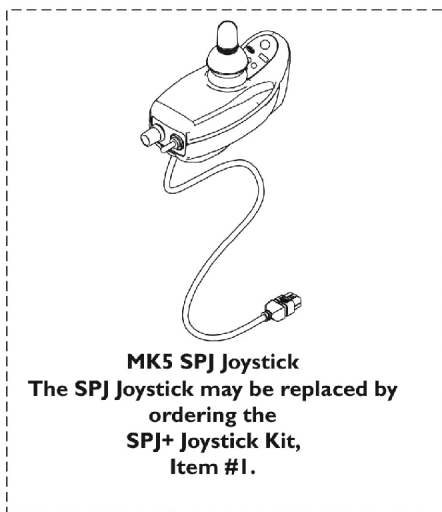

MK5 SPJ (After 6/26/03) & SPJ+ (Introduced 8/16/05) Joystick and Mounting Hardware

The SPJ+ Joystick plus Cable Kit replaces the SPJ Joystick after 10/31/07.

ASBA Seat, Fixed Height Joystick Offset Tube Clamp Assembly

MK5 SPJ (After 6/26/03) & SPJ+ (Introduced 8/16/05) Joystick and Mounting Hardware

The SPJ+ Joystick plus Cable Kit replaces the SPJ Joystick after 10/31/07.

Item Number	Note	Part Number	Description	Quantity Per	
				Package	Assembly
1	A,G	1153650	Kit, SPJ+ Joystick w/ Cable	1	1
2			Joystick, SPJ+	1	1
3			Knob, Joystick Rubber, Black	1	1
4			Skirt, Joystick Rubber, Black	1	1
5			NLA - Overlay, SPJ+ Joystick	1	1
6			Cable, Joystick SPJ+	1	1
7		1116404	Cable, Joystick Extension	1	1
2		1127291	Joystick, SPJ+	1	1
	H	See Note-NLA	See Footnote	1	1
3		1040217	Knob, Joystick Rubber, Black	1	1
4		1040218	Skirt, Joystick Rubber, Black	1	1
5		1165094	Kit, Overlay, SPJ+ Joystick (MK5/MK6)	1	1
			NLA - Overlay, SPJ+ Joystick	1	1
			Instruction Sheet, MK5/MK6 Overlay	1	1
6		1127293	Cable, Joystick SPJ+	1	1
7		1116404	Cable, Joystick Extension	1	1
8	E	1161733	Kit, 2" Offset Joystick Tube w/ Hardware	1	1
9			Plug Button, Black (7/8")	1	1
10			Tie Wrap (11-1/2" L)	1	2
11			Screw, Phillips Pan Head (#10-32 x 1-1/8")	1	2
11			Screw, Phillips Pan Head (M5 x .8 x 30mm)	1	2
12			Spacer, Joystick Tube, Black	1	1
			Tube, Joystick Offset (2")	1	1
8	B	1093069	Kit, 1/2" Offset Joystick Tube with Hardware	1	1
9		1027095	Plug Button, Black (7/8")	1	1
10		1095502-NLA	NLA - Package, Tie Wrap (11-1/2" L)	10	1
11		1025714	Screw, Phillips Pan Head (#10-32 x 1-1/8")	1	2
12		1093063	Spacer, Joystick Tube, Black	1	1
13	C	1115000	Kit, Joystick Tube Mounting Hardware - Captain Seat	1	1
14		1105049	Clamp Assembly, Fixed Height, Captain/ Van Seat	1	1
15		1037610	Screw, Hex Head (1/4-20 x 1-5/8")	1	3
16		1087219	Spacer (1/4 x 3/8 x 1")	1	3
17		1025195	NLA - Locknut (1/4-20)	1	3
18		1139422	Clamp, Height Adjustable Joystick Tube (ARM250)	1	1
19		1093071	Clamp, Fixed Height Joystick Tube	1	1
	D	1006270	Extension, Joystick, "T" Style (1560) (4" W x 5-1/2" L)	1	1
	D	1006271	Extension, Joystick, Straight Style (1561) (1/2" W x 5" L)	1	1