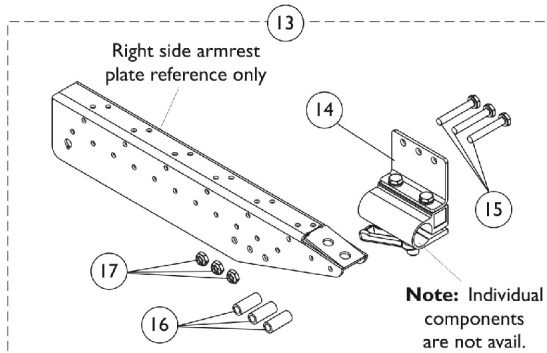

MK5 SPJ (After 6/26/03) & SPJ+ (Introduced 8/16/05) Joystick and Mounting Hardware

The SPJ+ Joystick plus Cable Kit replaces the SPJ Joystick after 10/31/07.

ASBA Seat, Fixed Height Joystick Offset Tube Clamp Assembly

MK5 SPJ (After 6/26/03) & SPJ+ (Introduced 8/16/05) Joystick and Mounting Hardware

The SPJ+ Joystick plus Cable Kit replaces the SPJ Joystick after 10/31/07.

Item Number	Note	Part Number	Description	Quantity Per	
				Package	Assembly
1	A,G	1153650	Kit, SPJ+ Joystick w/ Cable	1	1
2			Joystick, SPJ+	1	1
3			Knob, Joystick Rubber, Black	1	1
4			Skirt, Joystick Rubber, Black	1	1
5			NLA - Overlay, SPJ+ Joystick	1	1
6			Cable, Joystick SPJ+	1	1
7		1116404	Cable, Joystick Extension	1	1
2		1127291	Joystick, SPJ+	1	1
	H	See Note-NLA	See Footnote	1	1
3		1040217	Knob, Joystick Rubber, Black	1	1
4		1040218	Skirt, Joystick Rubber, Black	1	1
5		1165094	Kit, Overlay, SPJ+ Joystick (MK5/MK6)	1	1
			NLA - Overlay, SPJ+ Joystick	1	1
			Instruction Sheet, MK5/MK6 Overlay	1	1
6		1127293	Cable, Joystick SPJ+	1	1
7		1116404	Cable, Joystick Extension	1	1
8	E	1161733	Kit, 2" Offset Joystick Tube w/ Hardware	1	1
9			Plug Button, Black (7/8")	1	1
10			Tie Wrap (11-1/2" L)	1	2
11			Screw, Phillips Pan Head (#10-32 x 1-1/8")	1	2
11			Screw, Phillips Pan Head (M5 x .8 x 30mm)	1	2
12			Spacer, Joystick Tube, Black	1	1
			Tube, Joystick Offset (2")	1	1
8	B	1093069	Kit, 1/2" Offset Joystick Tube with Hardware	1	1
9		1027095	Plug Button, Black (7/8")	1	1
10		1095502-NLA	NLA - Package, Tie Wrap (11-1/2" L)	10	1
11		1025714	Screw, Phillips Pan Head (#10-32 x 1-1/8")	1	2
12		1093063	Spacer, Joystick Tube, Black	1	1
13	C	1115000	Kit, Joystick Tube Mounting Hardware - Captain Seat	1	1
14		1105049	Clamp Assembly, Fixed Height, Captain/ Van Seat	1	1
15		1037610	Screw, Hex Head (1/4-20 x 1-5/8")	1	3
16		1087219	Spacer (1/4 x 3/8 x 1")	1	3
17		1025195	NLA - Locknut (1/4-20)	1	3
18		1139422	Clamp, Height Adjustable Joystick Tube (ARM250)	1	1
19		1093071	Clamp, Fixed Height Joystick Tube	1	1
	D	1006270	Extension, Joystick, "T" Style (1560) (4" W x 5-1/2" L)	1	1
	D	1006271	Extension, Joystick, Straight Style (1561) (1/2" W x 5" L)	1	1