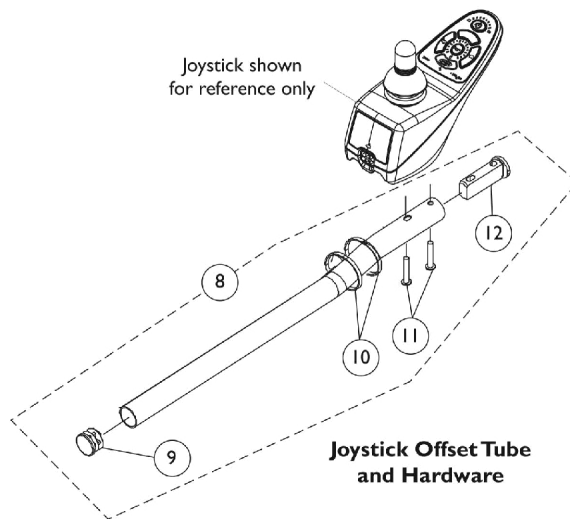

MK5 SPJ (After 6/26/03) & SPJ+ (Introduced 8/16/05) Joystick and Mounting Hardware

The SPJ+ Joystick plus Cable Kit replaces the SPJ Joystick after 10/31/07.

ASBA Seat, Fixed Height Joystick Offset Tube Clamp Assembly

MK5 SPJ (After 6/26/03) & SPJ+ (Introduced 8/16/05) Joystick and Mounting Hardware

The SPJ+ Joystick plus Cable Kit replaces the SPJ Joystick after 10/31/07.

Item Number	Note	Part Number	Description	Quantity Per	
				Package	Assembly
1	A,G	1153650	Kit, SPJ+ Joystick w/ Cable	1	1
2			Joystick, SPJ+	1	1
3			Knob, Joystick Rubber, Black	1	1
4			Skirt, Joystick Rubber, Black	1	1
5			NLA - Overlay, SPJ+ Joystick	1	1
6			Cable, Joystick SPJ+	1	1
7		1116404	Cable, Joystick Extension	1	1
2		1127291	Joystick, SPJ+	1	1
	H	See Note-NLA	See Footnote	1	1
3		1040217	Knob, Joystick Rubber, Black	1	1
4		1040218	Skirt, Joystick Rubber, Black	1	1
5		1165094	Kit, Overlay, SPJ+ Joystick (MK5/MK6)	1	1
			NLA - Overlay, SPJ+ Joystick	1	1
			Instruction Sheet, MK5/MK6 Overlay	1	1
6		1127293	Cable, Joystick SPJ+	1	1
7		1116404	Cable, Joystick Extension	1	1
8	E	1161733	Kit, 2" Offset Joystick Tube w/ Hardware	1	1
9			Plug Button, Black (7/8")	1	1
10			Tie Wrap (11-1/2" L)	1	2
11			Screw, Phillips Pan Head (#10-32 x 1-1/8")	1	2
11			Screw, Phillips Pan Head (M5 x .8 x 30mm)	1	2
12			Spacer, Joystick Tube, Black	1	1
			Tube, Joystick Offset (2")	1	1
8	B	1093069	Kit, 1/2" Offset Joystick Tube with Hardware	1	1
9		1027095	Plug Button, Black (7/8")	1	1
10		1095502-NLA	NLA - Package, Tie Wrap (11-1/2" L)	10	1
11		1025714	Screw, Phillips Pan Head (#10-32 x 1-1/8")	1	2
12		1093063	Spacer, Joystick Tube, Black	1	1
13	C	1115000	Kit, Joystick Tube Mounting Hardware - Captain Seat	1	1
14		1105049	Clamp Assembly, Fixed Height, Captain/ Van Seat	1	1
15		1037610	Screw, Hex Head (1/4-20 x 1-5/8")	1	3
16		1087219	Spacer (1/4 x 3/8 x 1")	1	3
17		1025195	NLA - Locknut (1/4-20)	1	3
18		1139422	Clamp, Height Adjustable Joystick Tube (ARM250)	1	1
19		1093071	Clamp, Fixed Height Joystick Tube	1	1
	D	1006270	Extension, Joystick, "T" Style (1560) (4" W x 5-1/2" L)	1	1
	D	1006271	Extension, Joystick, Straight Style (1561) (1/2" W x 5" L)	1	1