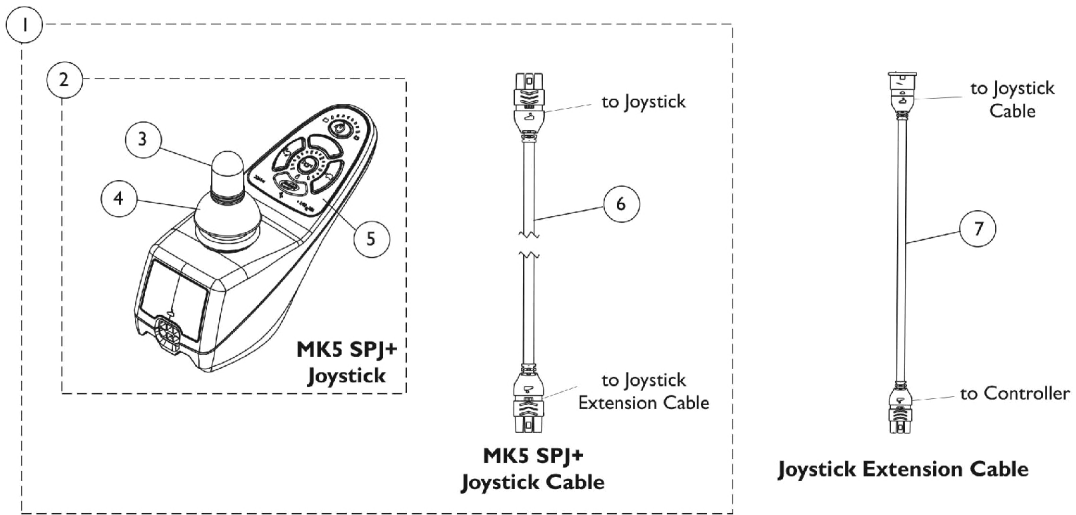

MK5 SPJ (After 6/26/03) & SPJ+ (Introduced 8/16/05) Joystick and Mounting Hardware

The SPJ+ Joystick plus Cable Kit replaces the SPJ Joystick after 10/31/07.

ASBA Seat, Fixed Height Joystick Offset Tube Clamp Assembly

MK5 SPJ (After 6/26/03) & SPJ+ (Introduced 8/16/05) Joystick and Mounting Hardware

The SPJ+ Joystick plus Cable Kit replaces the SPJ Joystick after 10/31/07.

Item Number	Note	Part Number	Description	Quantity Per	
				Package	Assembly
1	A,G	1153650	Kit, SPJ+ Joystick w/ Cable	1	1
2			Joystick, SPJ+	1	1
3			Knob, Joystick Rubber, Black	1	1
4			Skirt, Joystick Rubber, Black	1	1
5			NLA - Overlay, SPJ+ Joystick	1	1
6			Cable, Joystick SPJ+	1	1
7		1116404	Cable, Joystick Extension	1	1
2		1127291	Joystick, SPJ+	1	1
	H	See Note-NLA	See Footnote	1	1
3		1040217	Knob, Joystick Rubber, Black	1	1
4		1040218	Skirt, Joystick Rubber, Black	1	1
5		1165094	Kit, Overlay, SPJ+ Joystick (MK5/MK6)	1	1
			NLA - Overlay, SPJ+ Joystick	1	1
			Instruction Sheet, MK5/MK6 Overlay	1	1
6		1127293	Cable, Joystick SPJ+	1	1
7		1116404	Cable, Joystick Extension	1	1
8	E	1161733	Kit, 2" Offset Joystick Tube w/ Hardware	1	1
9			Plug Button, Black (7/8")	1	1
10			Tie Wrap (11-1/2" L)	1	2
11			Screw, Phillips Pan Head (#10-32 x 1-1/8")	1	2
11			Screw, Phillips Pan Head (M5 x .8 x 30mm)	1	2
12			Spacer, Joystick Tube, Black	1	1
			Tube, Joystick Offset (2")	1	1
8	B	1093069	Kit, 1/2" Offset Joystick Tube with Hardware	1	1
9		1027095	Plug Button, Black (7/8")	1	1
10		1095502-NLA	NLA - Package, Tie Wrap (11-1/2" L)	10	1
11		1025714	Screw, Phillips Pan Head (#10-32 x 1-1/8")	1	2
12		1093063	Spacer, Joystick Tube, Black	1	1
13	C	1115000	Kit, Joystick Tube Mounting Hardware - Captain Seat	1	1
14		1105049	Clamp Assembly, Fixed Height, Captain/ Van Seat	1	1
15		1037610	Screw, Hex Head (1/4-20 x 1-5/8")	1	3
16		1087219	Spacer (1/4 x 3/8 x 1")	1	3
17		1025195	NLA - Locknut (1/4-20)	1	3
18		1139422	Clamp, Height Adjustable Joystick Tube (ARM250)	1	1
19		1093071	Clamp, Fixed Height Joystick Tube	1	1
	D	1006270	Extension, Joystick, "T" Style (1560) (4" W x 5-1/2" L)	1	1
	D	1006271	Extension, Joystick, Straight Style (1561) (1/2" W x 5" L)	1	1