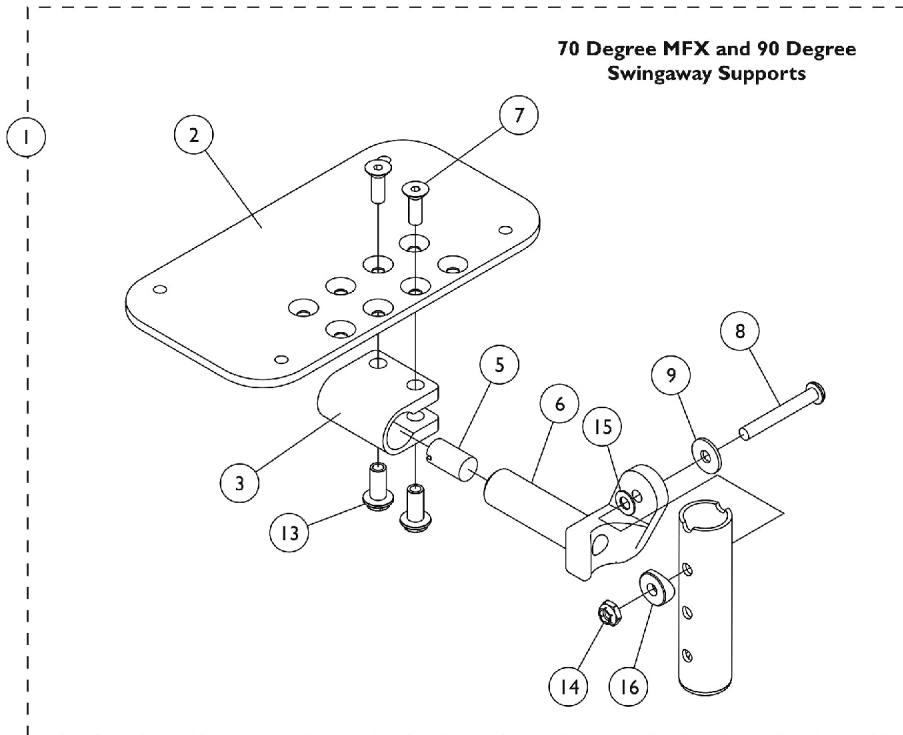

Adjustable Angle Footplates (AT5543)

60 Degree HD, 60 Degree MFX, 70 Degree MFX, PW93, PW93E and 90 Degree Swingaway Supports

Adjustable Angle Footplates (AT5543)

60 Degree HD, 60 Degree MFX, 70 Degree MFX, PW93, PW93E and 90 Degree Swingaway Supports

Item Number	Note	Part Number	Description	Quantity Per	
				Package	Assembly
1	E	See Chart	Pivot/Slide Tubes w/ Footplates	1	1
2	B,D	1113573	Footplate, Adjustable Angle, Large, Black (5-1/4" W x 8" L)	1	1
2	C,D	1113574	Footplate, Adjustable Angle, Extra Large, Black (6-1/4" W x 8" L)	1	1
3	A	1058517	Clamp, Footplate	1	1
4		1057855	Tube, Pivot and Slide, Straight, Steel, Black (9-7/8" L)	1	1
4		1057856	Tube, Pivot/Slide, Straight, Steel, Black (11-7/8" L)	1	1
5		1048816	Screw, Nylon Adjustment (1/2-13 x 7/8")	1	1
6		1052103	Hinge, Footplate - Left	1	1
6		1052102	Hinge, Footplate - Right	1	1
7	A	1029545	Screw, Socket Flat Head (1/4-20 x 3/4")	1	2
8		7930321-NLA	NLA Package, Screw, Socket Button Head (1/4-20 x 1-7/8")	25	1
9		1026900	Washer (1/4 x 23/32 x 1/16")	1	1
10		7930313	Package, Washer, Nylon (5/16 x 7/8 x 1/8")	25	1
11		1025457	Spacer, Coved (1/4 x 3/4 x 11/32")	1	1
12		1026907	Washer (1/4 x 1/2 x 1/16")	1	1
13	A	1082686	Nut, Barrel, Hex Head (1/4-20 x 11/16")	1	2
14		7930333	Locknut (1/4-20)	25	1
15		1036435	Washer, Nylon (1/4 x 7/8 x 1/32")	1	1
16		1026099	Spacer, Coved (1/4 x 11/16 x 1/2")	1	1

NOTE: A - Items 3, 7 and 13 must be ordered together for chairs manufactured before 8/10/99 due to a hardware change.
 B - For 14-15" wide chairs.
 C - For 16" and wider chairs.
 D - This footplate was revised 9/2/2008 with rounder corners and accessory holes changed from 8 to 4. Recommended to replace footplate in pairs to match sides.
 E - Includes Items 2 thru 16.