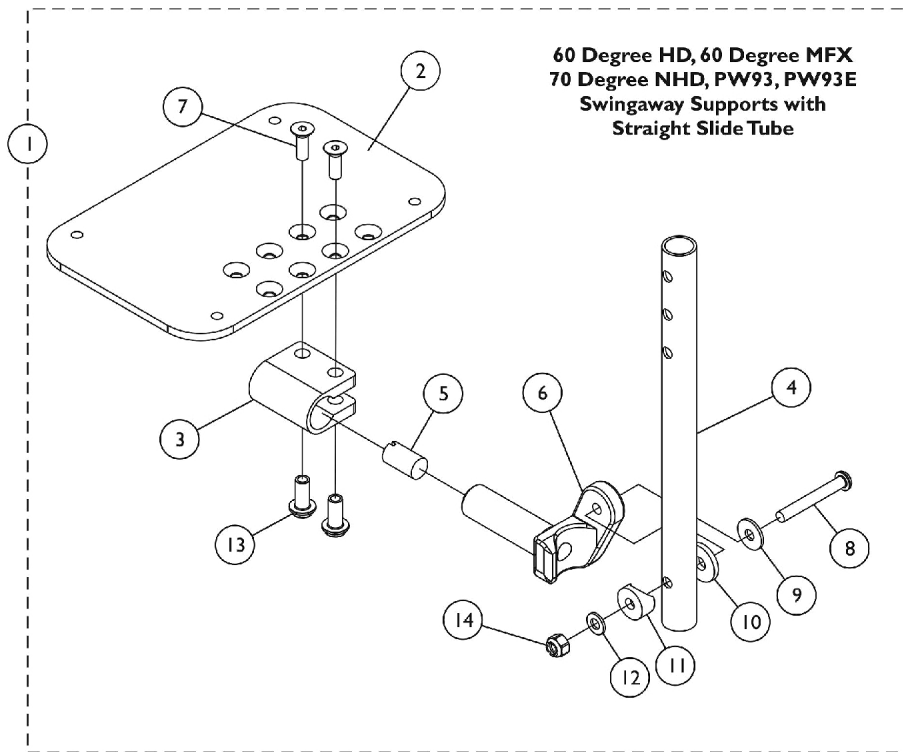

Adjustable Angle Footplates (AT5543)

60 Degree HD, 60 Degree MFX, 70 Degree MFX, PW93, PW93E and 90 Degree Swingaway Supports

Adjustable Angle Footplates (AT5543)

60 Degree HD, 60 Degree MFX, 70 Degree MFX, PW93, PW93E and 90 Degree Swingaway Supports

Item Number	Note	Part Number	Description	Quantity Per	
				Package	Assembly
1	E	See Chart	Pivot/Slide Tubes w/ Footplates	1	1
2	B,D	1113573	Footplate, Adjustable Angle, Large, Black (5-1/4" W x 8" L)	1	1
2	C,D	1113574	Footplate, Adjustable Angle, Extra Large, Black (6-1/4" W x 8" L)	1	1
3	A	1058517	Clamp, Footplate	1	1
4		1057855	Tube, Pivot and Slide, Straight, Steel, Black (9-7/8" L)	1	1
4		1057856	Tube, Pivot/Slide, Straight, Steel, Black (11-7/8" L)	1	1
5		1048816	Screw, Nylon Adjustment (1/2-13 x 7/8")	1	1
6		1052103	Hinge, Footplate - Left	1	1
6		1052102	Hinge, Footplate - Right	1	1
7	A	1029545	Screw, Socket Flat Head (1/4-20 x 3/4")	1	2
8		7930321-NLA	NLA Package, Screw, Socket Button Head (1/4-20 x 1-7/8")	25	1
9		1026900	Washer (1/4 x 23/32 x 1/16")	1	1
10		7930313	Package, Washer, Nylon (5/16 x 7/8 x 1/8")	25	1
11		1025457	Spacer, Coved (1/4 x 3/4 x 11/32")	1	1
12		1026907	Washer (1/4 x 1/2 x 1/16")	1	1
13	A	1082686	Nut, Barrel, Hex Head (1/4-20 x 11/16")	1	2
14		7930333	Locknut (1/4-20)	25	1
15		1036435	Washer, Nylon (1/4 x 7/8 x 1/32")	1	1
16		1026099	Spacer, Coved (1/4 x 11/16 x 1/2")	1	1