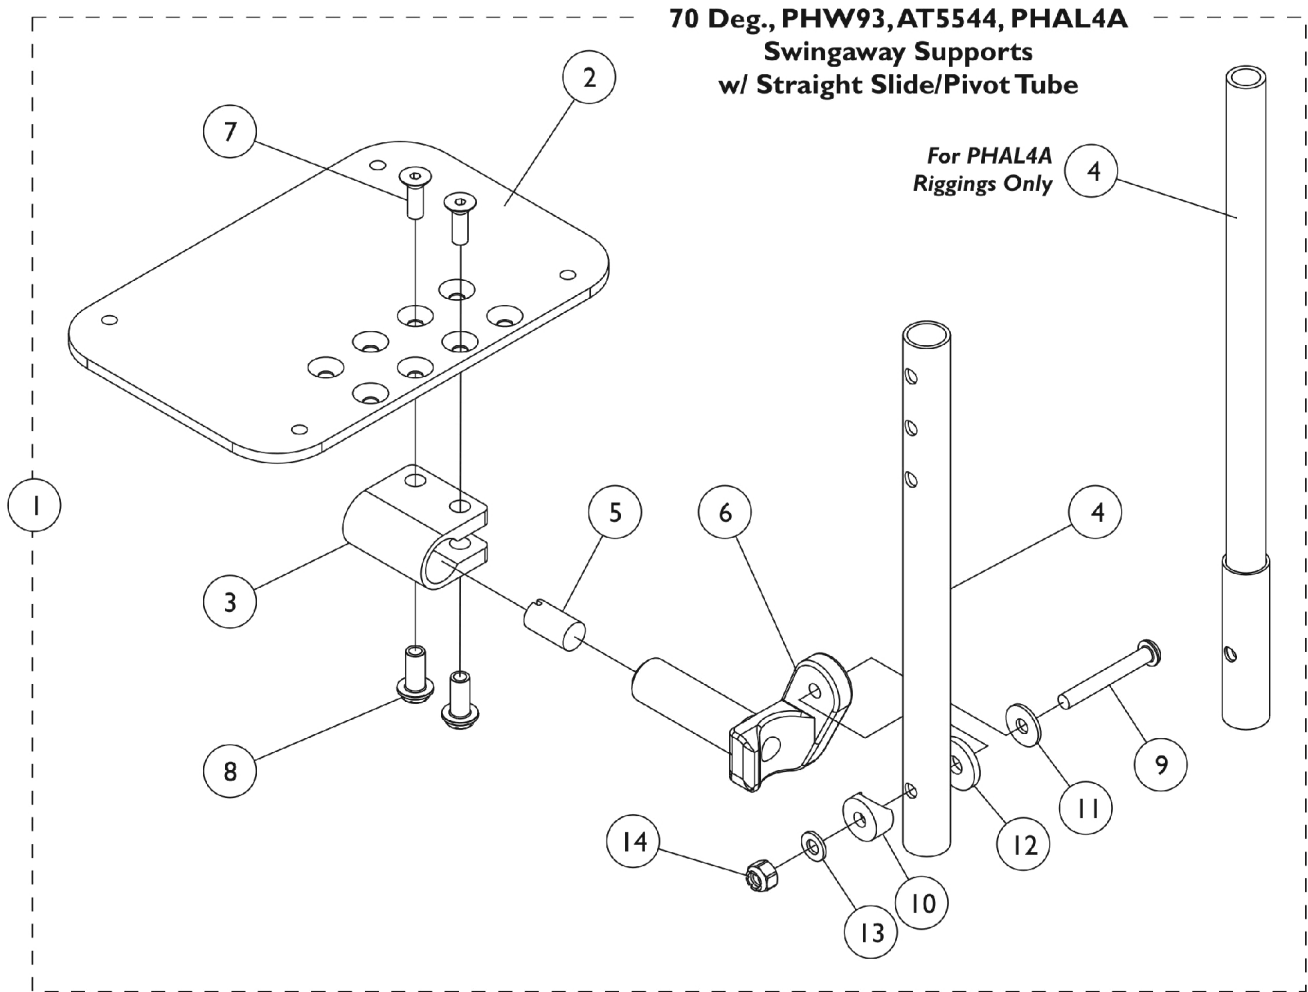

# AT5543 Adjustable Angle Footplate Assemblies

## 70 Degree, PHW93, AT5544, PHAL4A Swingaway Supports

NOTE: Heel loops are not included. See Footrest and Legrest Accessories page.

## 70 Degree, PHW93, AT5544, PHAL4A Swingaway Supports

**NOTE: Heel loops are not included. See Footrest and Legrest Accessories page.**

Item Number	Note	Part Number	Description	Quantity Per	
				Package	Assembly
1	B	See Chart	Pivot/Slide Tubes with Footplates	1	1
2	C	1113572	Footplate, Adjustable Angle, Medium, Black (4-1/4" W x 8" L)	1	1
2	C	1113573	Footplate, Adjustable Angle, Large, Black (5-1/4" W x 8" L)	1	1
2	C	1113574	Footplate, Adjustable Angle, Extra Large, Black (6-1/4" W x 8" L)	1	1
3		1058517	Clamp, Footplate	1	1
4		1057855	Tube, Pivot and Slide, Straight, Steel, Black (9-7/8" L)	1	1
4		1057856	Tube, Pivot/Slide, Straight, Steel, Black (11-7/8" L)	1	1
4		1121135	Tube, Pivot/Slide, Straight, Steel, Black (13-7/8" L)	1	1
4	A	1091745-NLA	NLA - Tube, Pivot/Slide, Straight, Steel, Chrome (13-7/8" L)	1	1
5		1048816	Screw, Nylon Adjustment (1/2-13 x 7/8")	1	1
6		1052102	Hinge, Footplate - Right	1	1
6		1052103	Hinge, Footplate - Left	1	1
7		1029545	Screw, Socket Flat Head (1/4-20 x 3/4")	1	2
8		1082686	Nut, Barrel, Hex Head (1/4-20 x 11/16")	1	2
9		7930321-NLA	NLA Package, Screw, Socket Button Head (1/4-20 x 1-7/8")	25	1
10		1025457	Spacer, Coved (1/4 x 3/4 x 11/32")	1	1
11		1026900	Washer (1/4 x 23/32 x 1/16")	1	1
12		7930313	Package, Washer, Nylon (5/16 x 7/8 x 1/8")	25	1
13		1026907	Washer (1/4 x 1/2 x 1/16")	1	1
14		7930333	Locknut (1/4-20)	25	1

NOTE: A - For PHAL4A only.  
 B - Includes Items 2 thru 14.  
 C - The footplate design was revised on 9/2/2008 with rounder corners and accessory holes changed from eight to four. Recommended to replace footplate in pairs to match sides.