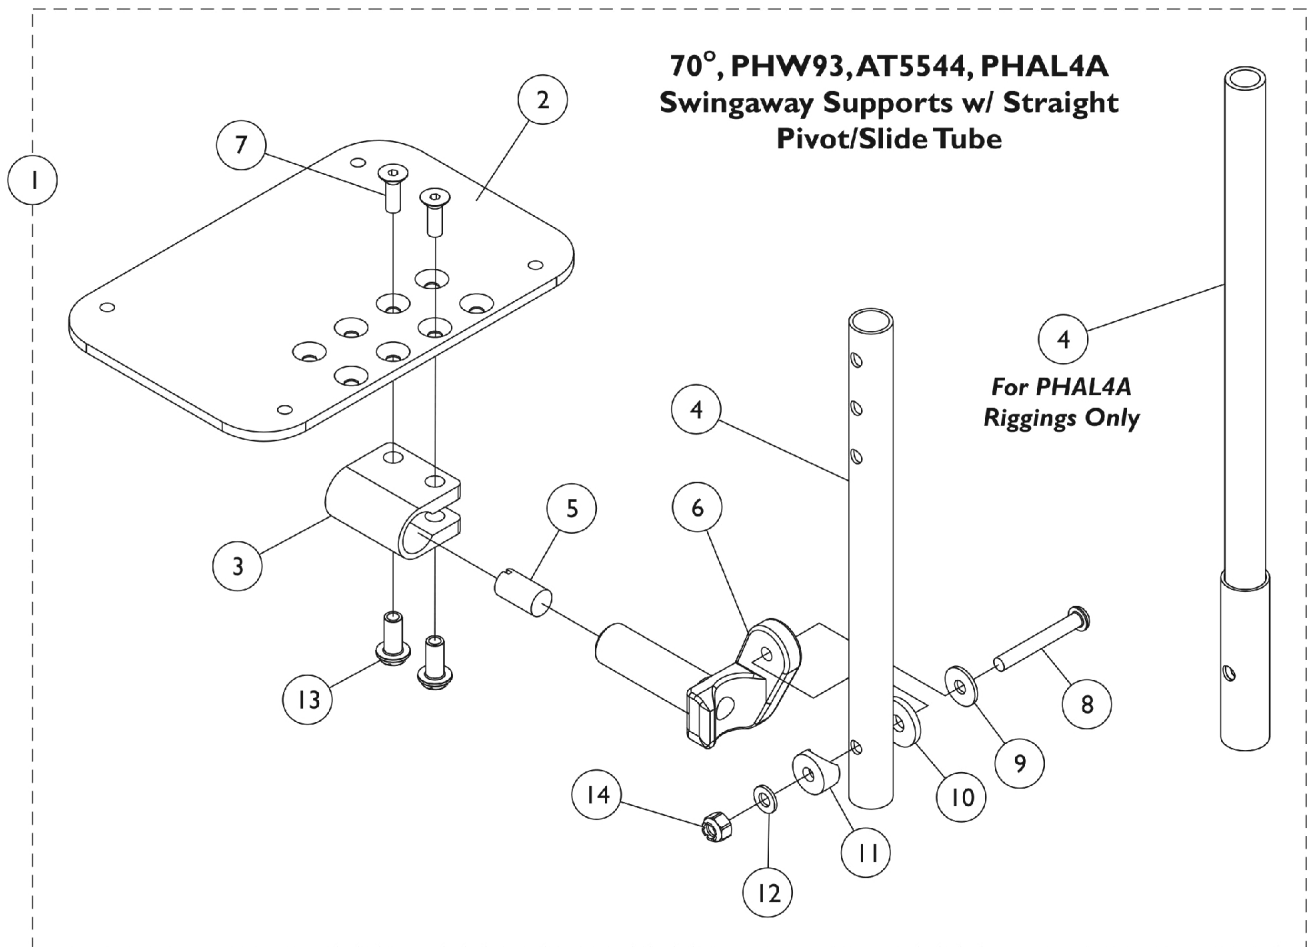

# Pivot/Slide Tube w/ Adj. Angle Footplate - AT5543 70NHD, PHW93, AT5544, PHAL4A

Heel Loops are not included. See Footrest and Legrest Accessories.  
For complete Pivot/Slide Tube and Footplate Assemblies, see Front Riggings reference charts.

# Pivot/Slide Tube w/ Adj. Angle Footplate - AT5543

## 70NHD, PHW93, AT5544, PHAL4A

Heel Loops are not included. See Footrest and Legrest Accessories.

For complete Pivot/Slide Tube and Footplate Assemblies, see Front Riggings reference charts.

Item Number	Note	Part Number	Description	Quantity Per	
				Package	Assembly
1	A	See Chart	Pivot/Slide Tubes w/ AT5543 Adjustable Angle Footplates	1	1
2	B,F	1113572	Footplate, Adjustable Angle, Medium, Black (4-1/4" W x 8" L)	1	1
2	C,F	1113573	Footplate, Adjustable Angle, Large, Black (5-1/4" W x 8" L)	1	1
2	D,F	1113574	Footplate, Adjustable Angle, Extra Large, Black (6-1/4" W x 8" L)	1	1
3		1058517	Clamp, Footplate	1	1
4		1057855	Tube, Pivot and Slide, Straight, Steel, Black (9-7/8" L)	1	1
4		1057856	Tube, Pivot/Slide, Straight, Steel, Black (11-7/8" L)	1	1
4		1121135	Tube, Pivot/Slide, Straight, Steel, Black (13-7/8" L)	1	1
4	E	1091745-NLA	NLA - Tube, Pivot/Slide, Straight, Steel, Chrome (13-7/8" L)	1	1
5		1048816	Screw, Nylon Adjustment (1/2-13 x 7/8")	1	1
6		1052102	Hinge, Footplate - Right	1	1
6		1052103	Hinge, Footplate - Left	1	1
7		1029545	Screw, Socket Flat Head (1/4-20 x 3/4")	1	2
8		1022831	Screw, Socket Button Head (1/4-20 x 1-7/8")	1	1
9		1026900	Washer (1/4 x 23/32 x 1/16")	1	1
10		1016301	Washer, Nylon (5/16 x 7/8 x 1/8")	1	1
11		1025457	Spacer, Coved (1/4 x 3/4 x 11/32")	1	1
12		1026907	Washer (1/4 x 1/2 x 1/16")	1	1
13		1082686	Nut, Barrel, Hex Head (1/4-20 x 11/16")	1	2
14		1025736	Locknut (1/4-20)	1	1