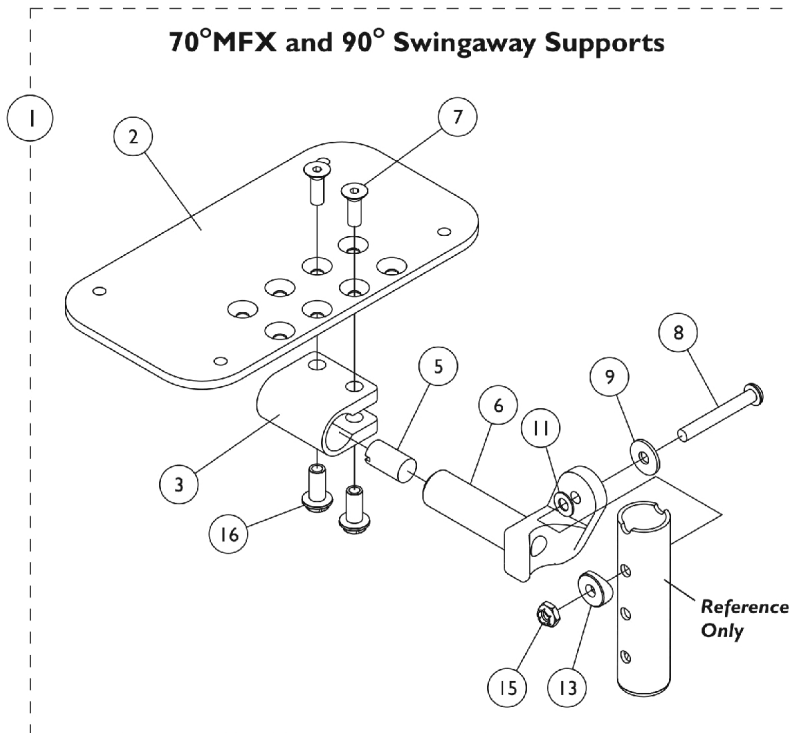

AT5543 Adjustable Angle Footplates

60 deg., 60 deg. MFX, 70 deg., 70 deg. MFX, PW93, PW93E, and 90 deg. Swingaway Supports

AT5543 Adjustable Angle Footplates

60 deg., 60 deg. MFX, 70 deg., 70 deg. MFX, PW93, PW93E, and 90 deg. Swingaway Supports

Item Number	Note	Part Number	Description	Quantity Per	
				Package	Assembly
1	A	See Chart	Pivot/Slide Tube and Footplate Assemblies	1	1
2	B,F	1113572	Footplate, Adjustable Angle, Medium, Black (4-1/4" W x 8" L)	1	1
2	C,F	1113573	Footplate, Adjustable Angle, Large, Black (5-1/4" W x 8" L)	1	1
2	D,F	1113574	Footplate, Adjustable Angle, Extra Large, Black (6-1/4" W x 8" L)	1	1
3	E	1058517	Clamp, Footplate	1	1
4		1057855	Tube, Pivot and Slide, Straight, Steel, Black (9-7/8" L)	1	1
4		1057856	Tube, Pivot/Slide, Straight, Steel, Black (11-7/8" L)	1	1
5		1048816	Screw, Nylon Adjustment (1/2-13 x 7/8")	1	1
6		1052102	Hinge, Footplate - Right	1	1
6		1052103	Hinge, Footplate - Left	1	1
7	E	1029545	Screw, Socket Flat Head (1/4-20 x 3/4")	1	2
8		7930321-NLA	NLA Package, Screw, Socket Button Head (1/4-20 x 1-7/8")	25	1
9		1026900	Washer (1/4 x 23/32 x 1/16")	1	1
10		7930313	Package, Washer, Nylon (5/16 x 7/8 x 1/8")	25	1
11		1036435	Washer, Nylon (1/4 x 7/8 x 1/32")	1	1
12		1025457	Spacer, Coved (1/4 x 3/4 x 11/32")	1	1
13		1026099	Spacer, Coved (1/4 x 11/16 x 1/2")	1	1
14		1026907	Washer (1/4 x 1/2 x 1/16")	1	1
15		7930333	Locknut (1/4-20)	25	1
16	E	1082686	Nut, Barrel, Hex Head (1/4-20 x 11/16")	1	2

NOTE: A - Includes Item 2 thru 16.
 B - For 12-13" wide chairs.
 C - For 14-15" wide chairs.
 D - For 16" and wider chairs.
 E - Items 3, 7 and 16 must be ordered together for chairs manufactured before 8/10/99 due to a hardware change.
 F - This footplate was revised 9/2/2008 with rounder corners and accessory holes changed from 8 to 4. Recommended to replace footplates in pairs to match sides.