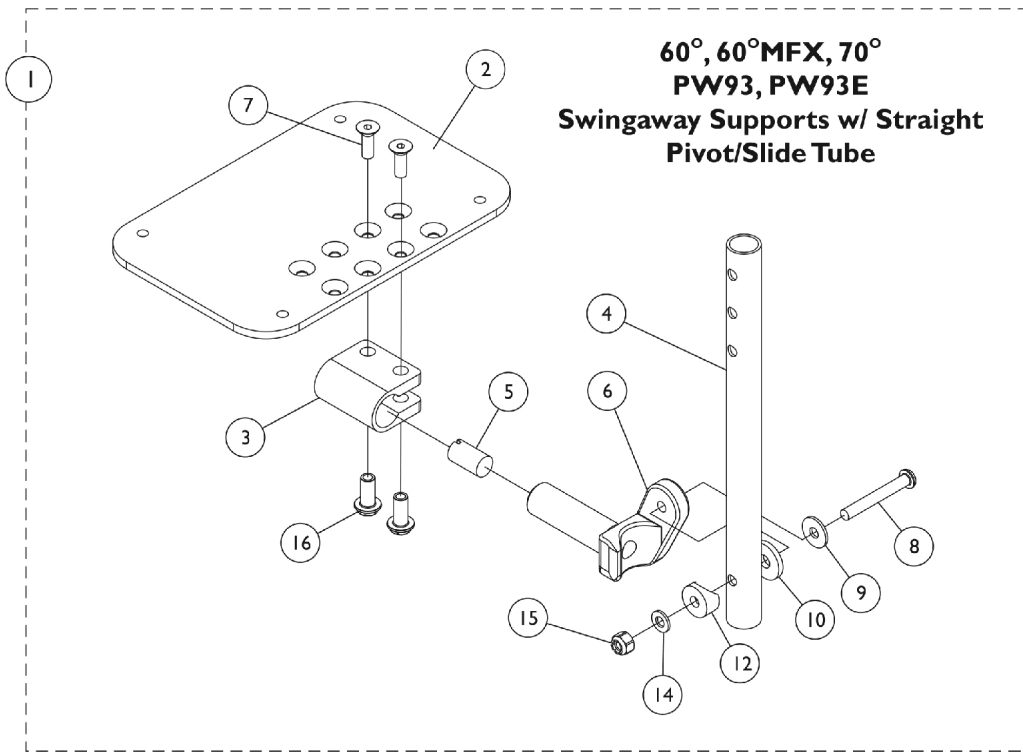

AT5543 Adjustable Angle Footplates

60 deg., 60 deg. MFX, 70 deg., 70 deg. MFX, PW93, PW93E, and 90 deg. Swingaway Supports

AT5543 Adjustable Angle Footplates

60 deg., 60 deg. MFX, 70 deg., 70 deg. MFX, PW93, PW93E, and 90 deg. Swingaway Supports

Item Number	Note	Part Number	Description	Quantity Per	
				Package	Assembly
1	A	See Chart	Pivot/Slide Tube and Footplate Assemblies	1	1
2	B,F	1113572	Footplate, Adjustable Angle, Medium, Black (4-1/4" W x 8" L)	1	1
2	C,F	1113573	Footplate, Adjustable Angle, Large, Black (5-1/4" W x 8" L)	1	1
2	D,F	1113574	Footplate, Adjustable Angle, Extra Large, Black (6-1/4" W x 8" L)	1	1
3	E	1058517	Clamp, Footplate	1	1
4		1057855	Tube, Pivot and Slide, Straight, Steel, Black (9-7/8" L)	1	1
4		1057856	Tube, Pivot/Slide, Straight, Steel, Black (11-7/8" L)	1	1
5		1048816	Screw, Nylon Adjustment (1/2-13 x 7/8")	1	1
6		1052102	Hinge, Footplate - Right	1	1
6		1052103	Hinge, Footplate - Left	1	1
7	E	1029545	Screw, Socket Flat Head (1/4-20 x 3/4")	1	2
8		7930321-NLA	NLA Package, Screw, Socket Button Head (1/4-20 x 1-7/8")	25	1
9		1026900	Washer (1/4 x 23/32 x 1/16")	1	1
10		7930313	Package, Washer, Nylon (5/16 x 7/8 x 1/8")	25	1
11		1036435	Washer, Nylon (1/4 x 7/8 x 1/32")	1	1
12		1025457	Spacer, Coved (1/4 x 3/4 x 11/32")	1	1
13		1026099	Spacer, Coved (1/4 x 11/16 x 1/2")	1	1
14		1026907	Washer (1/4 x 1/2 x 1/16")	1	1
15		7930333	Locknut (1/4-20)	25	1
16	E	1082686	Nut, Barrel, Hex Head (1/4-20 x 11/16")	1	2

NOTE: A - Includes Item 2 thru 16.
 B - For 12-13" wide chairs.
 C - For 14-15" wide chairs.
 D - For 16" and wider chairs.
 E - Items 3, 7 and 16 must be ordered together for chairs manufactured before 8/10/99 due to a hardware change.
 F - This footplate was revised 9/2/2008 with rounder corners and accessory holes changed from 8 to 4. Recommended to replace footplates in pairs to match sides.