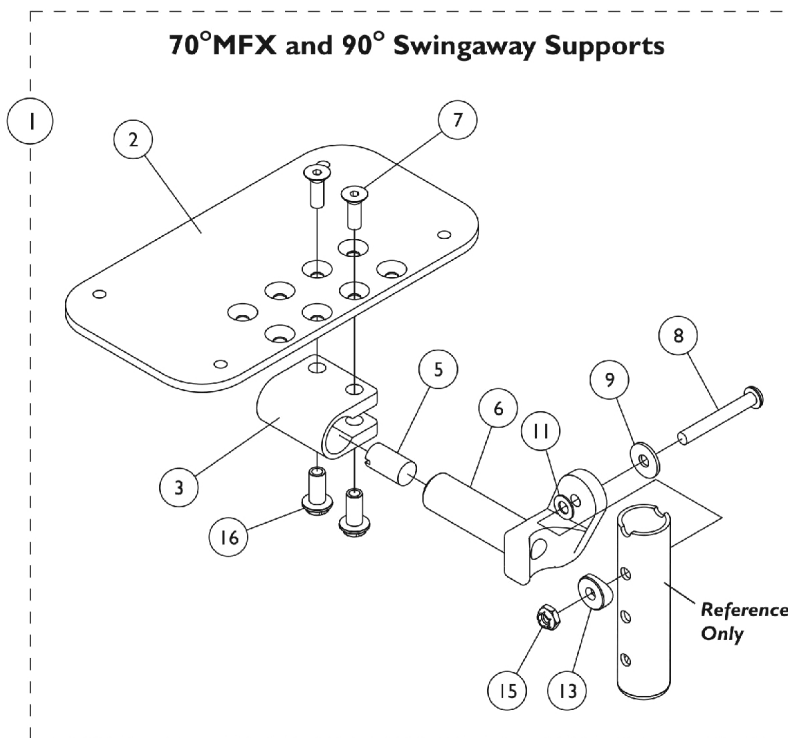

# AT5543 Adjustable Angle Footplates

60°, 60° MFX, 70° NHD, 70° MFX, PW93, PW93E,  
& 90° Swingaway Supports

## 60°, 60° MFX, 70° NHD, 70° MFX, PW93, PW93E, & 90° Swingaway Supports

Item Number	Note	Part Number	Description	Quantity Per	
				Package	Assembly
1	A	See Chart	Pivot/ Slide Tube w/ Footplate Assemblies	1	1
2	B,E	1113572	Footplate, Adjustable Angle, Medium, Black (4-1/4" W x 8" L)	1	1
2	C,E	1113573	Footplate, Adjustable Angle, Large, Black (5-1/4" W x 8" L)	1	1
2	D,E	1113574	Footplate, Adjustable Angle, Extra Large, Black (6-1/4" W x 8" L)	1	1
3		1058517	Clamp, Footplate	1	1
4		1057855	Tube, Pivot and Slide, Straight, Steel, Black (9-7/8" L)	1	1
4		1057856	Tube, Pivot/Slide, Straight, Steel, Black (11-7/8" L)	1	1
5		1048816	Screw, Nylon Adjustment (1/2-13 x 7/8")	1	1
6		1052102	Hinge, Footplate - Right	1	1
6		1052103	Hinge, Footplate - Left	1	1
7		1029545	Screw, Socket Flat Head (1/4-20 x 3/4")	1	2
8		7930321-NLA	NLA Package, Screw, Socket Button Head (1/4-20 x 1-7/8")	1	1
9		1026900	Washer (1/4 x 23/32 x 1/16")	1	1
10		7930313	Package, Washer, Nylon (5/16 x 7/8 x 1/8")	1	1
11		1036435	Washer, Nylon (1/4 x 7/8 x 1/32")	1	1
12		1025457	Spacer, Coved (1/4 x 3/4 x 11/32")	1	1
13		1026099	Spacer, Coved (1/4 x 11/16 x 1/2")	1	1
14		1026907	Washer (1/4 x 1/2 x 1/16")	1	1
15		7930333	Locknut (1/4-20)	1	1
16		1082686	Nut, Barrel, Hex Head (1/4-20 x 11/16")	1	2

NOTE: A - Includes Items 2 thru 16.  
B - For 12-13" wide chairs.  
C - For 14-15" wide chairs.  
D - For 16" and wider chairs.  
E - This footplate was revised 9/2/2008 with rounder corners and accessory holes changed from 8 to 4. Recommended to replace footplate in pairs to match sides.