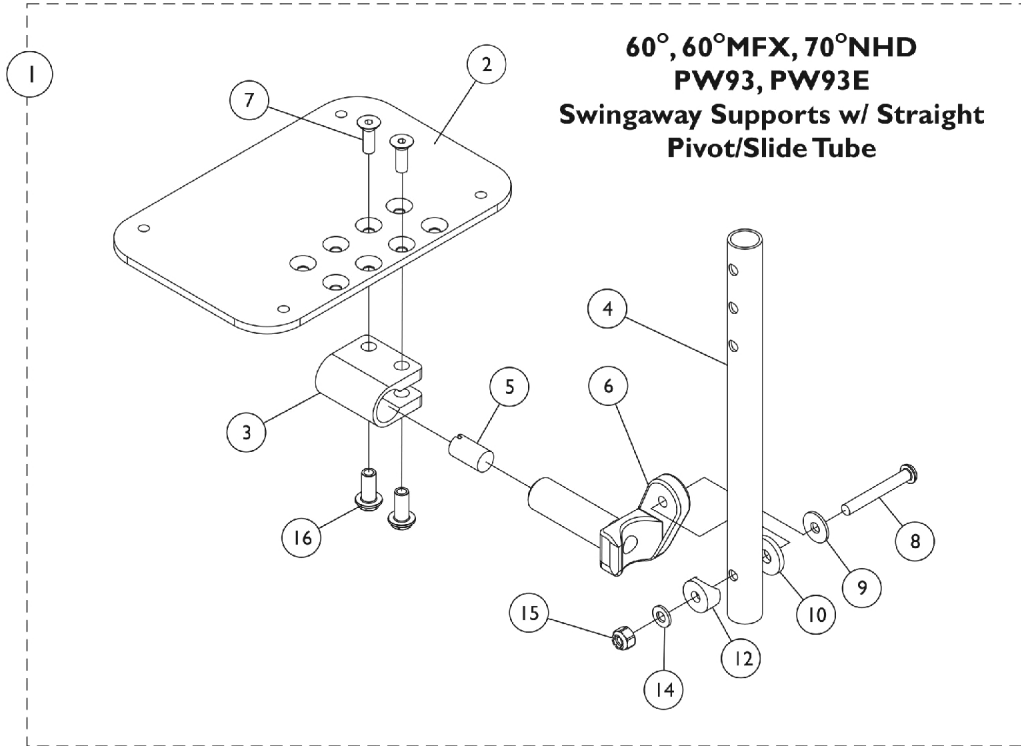

# AT5543 Adjustable Angle Footplates

60°, 60° MFX, 70° NHD, 70° MFX, PW93, PW93E,  
& 90° Swingaway Supports

# AT5543 Adjustable Angle Footplates

## 60°, 60° MFX, 70° NHD, 70° MFX, PW93, PW93E, & 90° Swingaway Supports

Item Number	Note	Part Number	Description	Quantity Per	
				Package	Assembly
1	A	See Chart	Pivot/ Slide Tube w/ Footplate Assemblies	1	1
2	B,E	1113572	Footplate, Adjustable Angle, Medium, Black (4-1/4" W x 8" L)	1	1
2	C,E	1113573	Footplate, Adjustable Angle, Large, Black (5-1/4" W x 8" L)	1	1
2	D,E	1113574	Footplate, Adjustable Angle, Extra Large, Black (6-1/4" W x 8" L)	1	1
3		1058517	Clamp, Footplate	1	1
4		1057855	Tube, Pivot and Slide, Straight, Steel, Black (9-7/8" L)	1	1
4		1057856	Tube, Pivot/Slide, Straight, Steel, Black (11-7/8" L)	1	1
5		1048816	Screw, Nylon Adjustment (1/2-13 x 7/8")	1	1
6		1052102	Hinge, Footplate - Right	1	1
6		1052103	Hinge, Footplate - Left	1	1
7		1029545	Screw, Socket Flat Head (1/4-20 x 3/4")	1	2
8		7930321-NLA	NLA Package, Screw, Socket Button Head (1/4-20 x 1-7/8")	1	1
9		1026900	Washer (1/4 x 23/32 x 1/16")	1	1
10		7930313	Package, Washer, Nylon (5/16 x 7/8 x 1/8")	1	1
11		1036435	Washer, Nylon (1/4 x 7/8 x 1/32")	1	1
12		1025457	Spacer, Coved (1/4 x 3/4 x 11/32")	1	1
13		1026099	Spacer, Coved (1/4 x 11/16 x 1/2")	1	1
14		1026907	Washer (1/4 x 1/2 x 1/16")	1	1
15		7930333	Locknut (1/4-20)	1	1
16		1082686	Nut, Barrel, Hex Head (1/4-20 x 11/16")	1	2

NOTE: A - Includes Items 2 thru 16.  
B - For 12-13" wide chairs.  
C - For 14-15" wide chairs.  
D - For 16" and wider chairs.  
E - This footplate was revised 9/2/2008 with rounder corners and accessory holes changed from 8 to 4. Recommended to replace footplate in pairs to match sides.