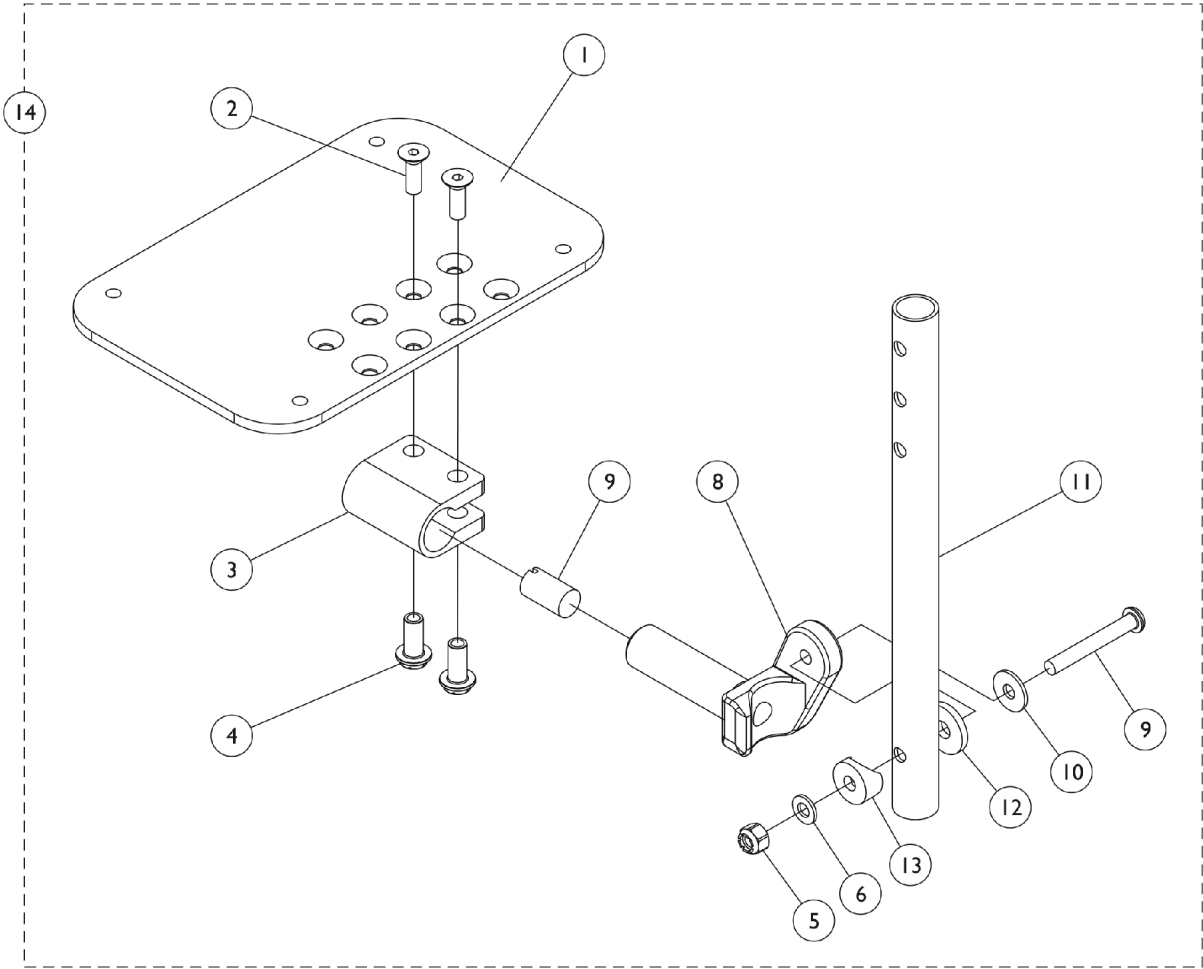

# Adjustable Angle Footplates - AT5543

## 60 Degree and 70 Degree Swingaway Supports w/ Straight Slide Tube

## 60 Degree and 70 Degree Swingaway Supports w/ Straight Slide Tube

Item Number	Note	Part Number	Description	Quantity Per	
				Package	Assembly
1	A	See Chart	60 Degree and 70 Degree Non-Tapered and Elevating Legrest Assembly	1	1
1	A	See Chart	70 Degree Tapered Assembly	1	1
2	C	1113572	Footplate, Adjustable Angle, Medium, Black (4-1/4" W x 8" L)	1	1
2	C	1113573	Footplate, Adjustable Angle, Large, Black (5-1/4" W x 8" L)	1	1
2	C	1113574	Footplate, Adjustable Angle, Extra Large, Black (6-1/4" W x 8" L)	1	1
3	B	1058517	Clamp, Footplate	1	1
4		1120384-NLA	NLA - Tube, Pivot/Slide, Straight - Alum. (9-7/8" L)	1	1
4		1120385	Tube, Pivot/Slide, Straight - Black (11-7/8" L)	1	1
5		1048816	Screw, Nylon Adjustment (1/2-13 x 7/8")	1	1
6		1052102	Hinge, Footplate - Right	1	1
6		1052103	Hinge, Footplate - Left	1	1
7	B	1029545	Screw, Socket Flat Head (1/4-20 x 3/4")	1	2
8	B	1082686	Nut, Barrel, Hex Head (1/4-20 x 11/16")	1	1
9		7930321-NLA	NLA Package, Screw, Socket Button Head (1/4-20 x 1-7/8")	25	1
10		1025457	Spacer, Coved (1/4 x 3/4 x 11/32")	1	2
11		1026900	Washer (1/4 x 23/32 x 1/16")	1	1
12		7930313	Package, Washer, Nylon (5/16 x 7/8 x 1/8")	25	1
13		1026907	Washer (1/4 x 1/2 x 1/16")	1	1
14		7930333	Locknut (1/4-20)	25	1

### #1 60 Degree and 70 Degree Non-Tapered and Elevating Legrest Assembly

Width	Slide Tube	Footplate Size	Right Side	Left Side
14"-15" Wide	Straight (9-7/8")	5-1/4" Footplate	1060432	1060433
16"-20" Wide	Straight (9-7/8")	6-1/4" Footplate	1062572	1062573
14"-15" Wide	ALPT Straight Tube (11-7/8") Aluminum	5-1/4" Footplate	1060440-NLA	1060441
16"-20" Wide	ALPT Straight Tube (11-7/8") Aluminum	6-1/4" Footplate	1062578	1062579
14"-15" Wide	ALPT Straight Tube (11-7/8") Steel	5-1/4" Footplate	1062758	1062759
16"-20" Wide	ALPT Straight Tube (11-7/8") Steel	6-1/4" Footplate	1062760	1062761