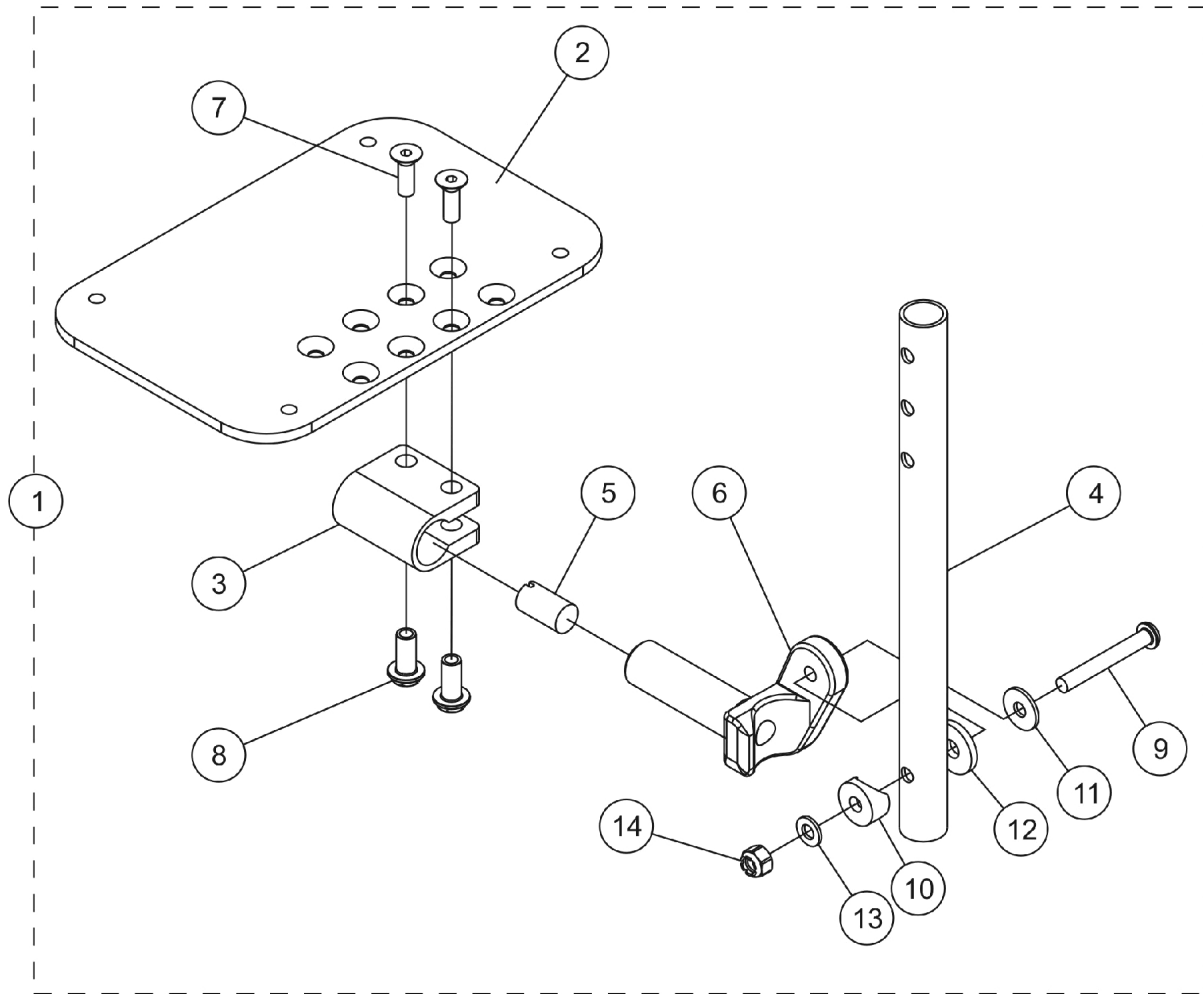

Adjustable Angle Footplate Assemblies - AT5543

Adjustable Angle Footplate Assemblies - AT5543

Item Number	Note	Part Number	Description	Quantity Per	
				Package	Assembly
1	D	See Chart	Adjustable Angle Footplate Assembly	1	1
2	E	1113571	Footplate, Adjustable Angle, Small, Black (3-1/4" W x 8" L)	1	1
2	E	1113572	Footplate, Adjustable Angle, Medium, Black (4-1/4" W x 8" L)	1	1
2	E	1113573	Footplate, Adjustable Angle, Large, Black (5-1/4" W x 8" L)	1	1
2	E	1113574	Footplate, Adjustable Angle, Extra Large, Black (6-1/4" W x 8" L)	1	1
3	A	1058517	Clamp, Footplate	1	1
4	B	1061967	Tube, Pivot/Slide, Straight, Black (5-1/2")	1	1
4	C	1069350-NLA	NLA - Tube, Pivot/Slide, Curved V Front, Black (5-1/2")	1	1
5		1048816	Screw, Nylon Adjustment (1/2-13 x 7/8")	1	1
6		1052102	Hinge, Footplate - Right	1	1
6		1052103	Hinge, Footplate - Left	1	1
7	A	1029545	Screw, Socket Flat Head (1/4-20 x 3/4")	1	2
8	A	1082686	Nut, Barrel, Hex Head (1/4-20 x 11/16")	1	2
9		1022831	Screw, Socket Button Head (1/4-20 x 1-7/8")	1	1
10		1025457	Spacer, Coved (1/4 x 3/4 x 11/32")	1	1
11		1026900	Washer (1/4 x 23/32 x 1/16")	1	1
12		1016301	Washer, Nylon (5/16 x 7/8 x 1/8")	1	1
14		1025736	Locknut (1/4-20)	1	1
13		1026907	Washer (1/4 x 1/2 x 1/16")	1	1

#1 Adjustable Angle Footplate Assembly

Chair Width	Tapered Front Frame -Right	Tapered Front Frame -Left	"V" Front Frame -Right	"V" Front Frame -Left
14-15" Wide (3-1/4" Footplate)	1061974-NLA	1061975-NLA	1069351-NLA	1069352-NLA
16-17" Wide (4-1/4" Footplate)	1061976-NLA See Note(s) A	1061977-NLA See Note(s) A	1069353-NLA	1069354-NLA
18-19" Wide (5-1/4" Footplate)	1061978-NLA	1061979-NLA	1069355-NLA	1069356-NLA
20" Wide (6-1/4" Footplate)	1062586	1062587	1069355-NLA	1069356-NLA