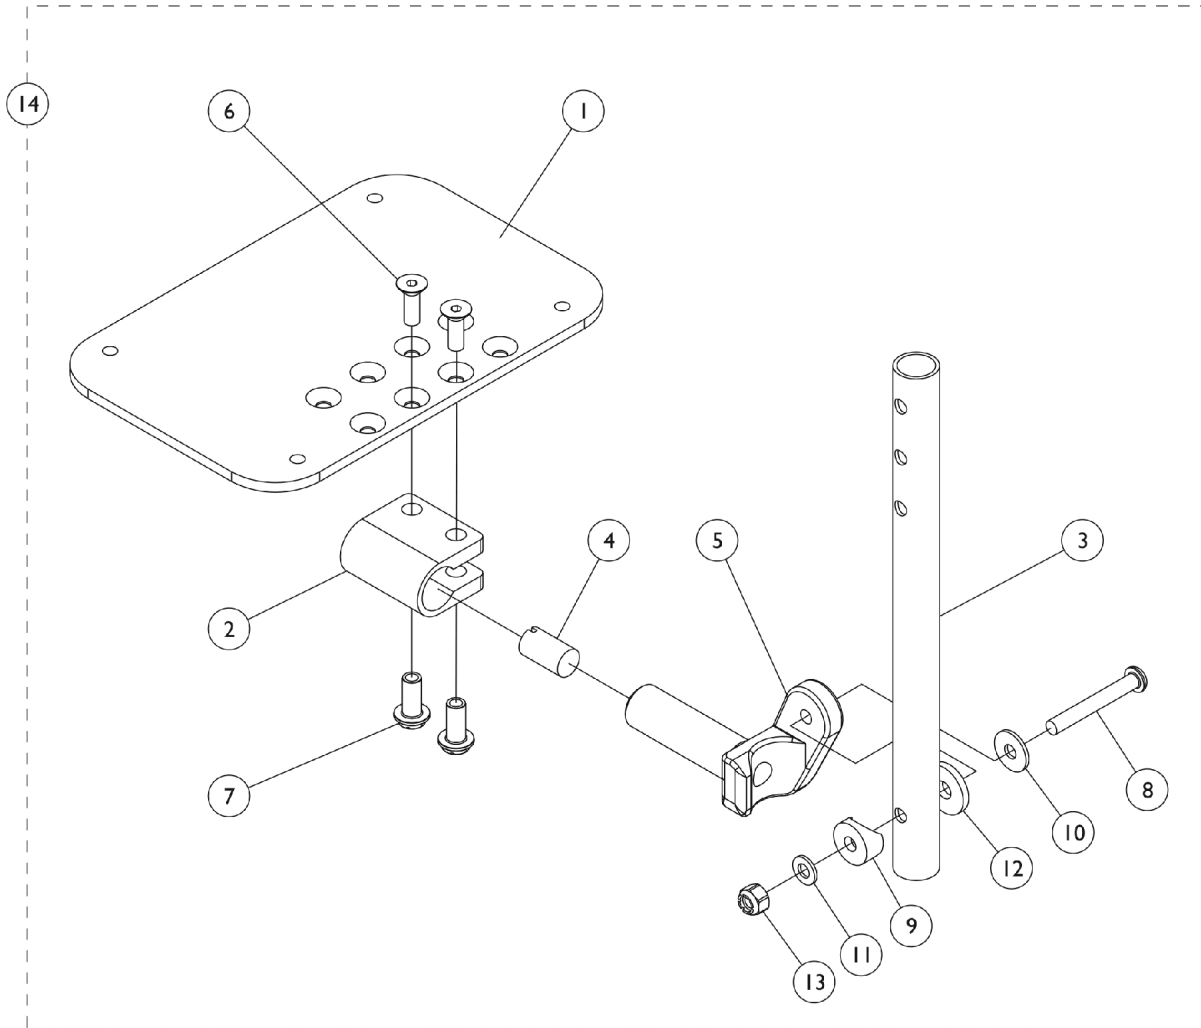

Adjustable Angle Footplate Assemblies - AT5543

Adjustable Angle Footplate Assemblies - AT5543

Item Number	Note	Part Number	Description	Quantity Per	
				Package	Assembly
1	D	1113571	Footplate, Adjustable Angle, Small, Black (3-1/4" W x 8" L)	1	1
1	D	1113572	Footplate, Adjustable Angle, Medium, Black (4-1/4" W x 8" L)	1	1
1	D	1113573	Footplate, Adjustable Angle, Large, Black (5-1/4" W x 8" L)	1	1
1	D	1113574	Footplate, Adjustable Angle, Extra Large, Black (6-1/4" W x 8" L)	1	1
1	D	1113575	Footplate, Adjustable Angle, XX- Large, Black (7-1/4" W x 8" L)	1	1
2		1058517	Clamp, Footplate	1	1
3	A	1120384-NLA	NLA - Tube, Pivot/Slide, Straight - Alum. (9-7/8" L)	1	1
3	A	1120385	Tube, Pivot/Slide, Straight - Black (11-7/8" L)	1	1
3	B	1091745-NLA	NLA - Tube, Pivot/Slide, Straight, Steel, Chrome (13-7/8" L)	1	1
4		1048816	Screw, Nylon Adjustment (1/2-13 x 7/8")	1	1
5		1052102	Hinge, Footplate - Right	1	1
5		1052103	Hinge, Footplate - Left	1	1
6		1029545	Screw, Socket Flat Head (1/4-20 x 3/4")	1	2
7		1082686	Nut, Barrel, Hex Head (1/4-20 x 11/16")	1	2
8		1022831	Screw, Socket Button Head (1/4-20 x 1-7/8")	1	1
9		1025457	Spacer, Coved (1/4 x 3/4 x 11/32")	1	1
10		1026900	Washer (1/4 x 23/32 x 1/16")	1	1
11		1026907	Washer (1/4 x 1/2 x 1/16")	1	1
12		1016301	Washer, Nylon (5/16 x 7/8 x 1/8")	1	1
13		1025736	Locknut (1/4-20)	1	1
14	E	See Chart	60 Degree and 80 Degree Fixed Front	1	1
14	E	See Chart	60 Degree, 60 Degree MFX, 70 Degree Non-Tapered and ELR's	1	1
14	E	See Chart	60 Degree, 60 Degree MFX, 70 Degree Non-Tapered and ELR's - ALPT 2" Longer	1	1
14	E	See Chart	70 Degree Tapered	1	1
14	E	See Chart	70 Degree Tapered - ALPT 2" Longer	1	1
14	E	See Chart	90 Degree and 70 Degree MFX	1	1

NOTE: A - Swingaway Front Riggings
 B - Articulating Legrest
 D - This footplate was revised 9/2/2008 with rounder corners and accessory holes changed from 8 to 4. Recommended to replace footplate in pairs to match sides.
 E - Includes Items 1 thru 13.