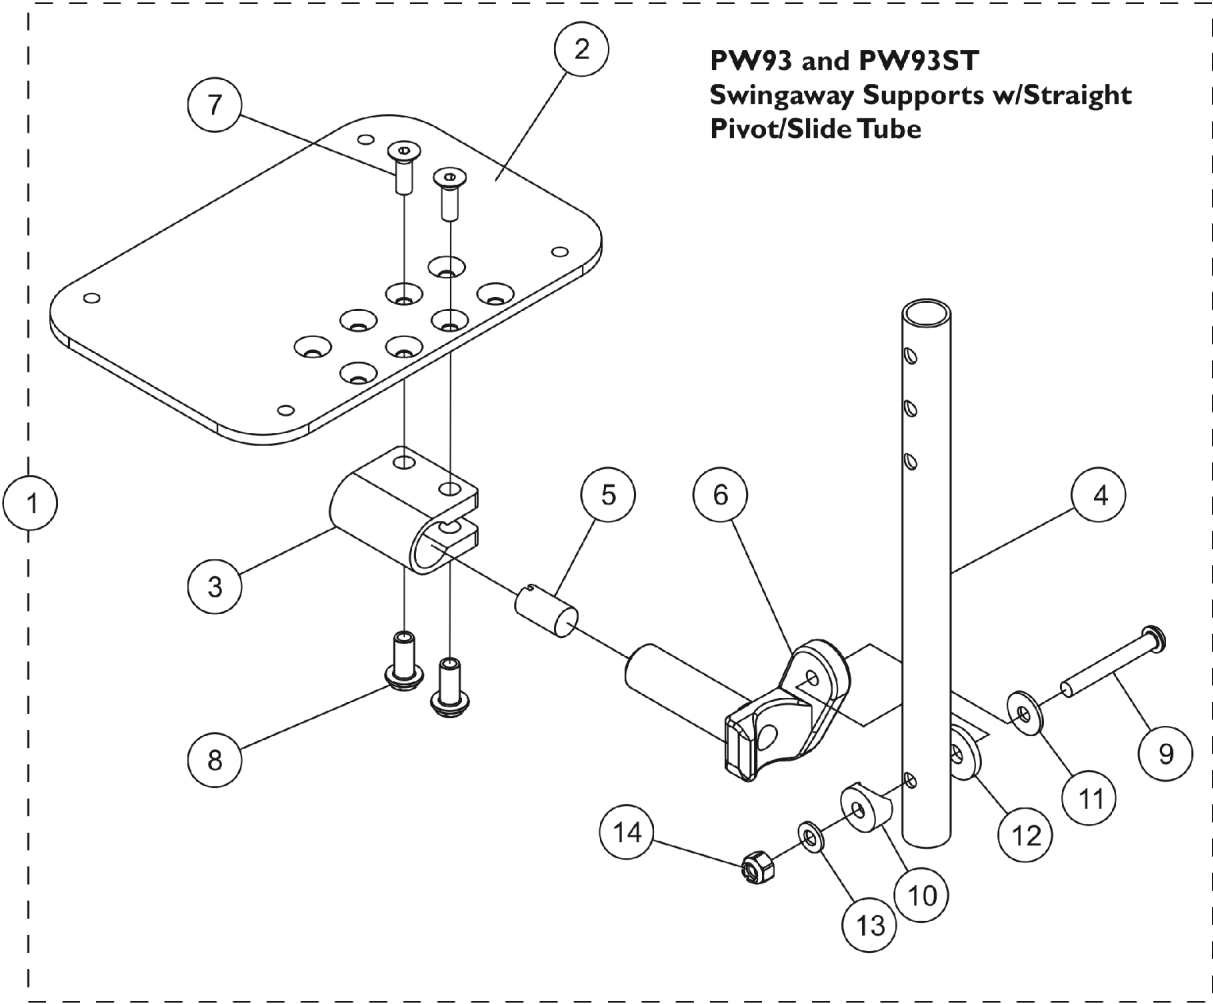

# AT5543 Adjustable Angle Footplates

## PW93 and PW93ST Swingaway Supports

NOTE: Heel loops are not included. See footrest and legrest accessories.

## AT5543 Adjustable Angle Footplates PW93 and PW93ST Swingaway Supports

Item Number	Note	Part Number	Description	Quantity Per	
				Package	Assembly
1	A	See Chart	PW93 Pivot/Slide Tube and Footplate Assemblies	1	1
1	A	See Chart	PW93ST Pivot/Slide Tube and Footplate Assemblies	1	1
2	B	1113573	Footplate, Adjustable Angle, Large, Black (5-1/4" W x 8" L)	1	1
2	B	1113574	Footplate, Adjustable Angle, Extra Large, Black (6-1/4" W x 8" L)	1	1
3		1058517	Clamp, Footplate	1	1
4		1057855	Tube, Pivot and Slide, Straight, Steel, Black (9-7/8" L)	1	1
4		1057856	Tube, Pivot/Slide, Straight, Steel, Black (11-7/8" L)	1	1
5		1048816	Screw, Nylon Adjustment (1/2-13 x 7/8")	1	1
6		1052102	Hinge, Footplate - Right	1	1
6		1052103	Hinge, Footplate - Left	1	1
7		1029545	Screw, Socket Flat Head (1/4-20 x 3/4")	1	2
8		1082686	Nut, Barrel, Hex Head (1/4-20 x 11/16")	1	2
9		7930321-NLA	NLA Package, Screw, Socket Button Head (1/4-20 x 1-7/8")	25	1
10		1025457	Spacer, Coved (1/4 x 3/4 x 11/32")	1	1
11		1026900	Washer (1/4 x 23/32 x 1/16")	1	1
12		7930313	Package, Washer, Nylon (5/16 x 7/8 x 1/8")	25	1
13		1026907	Washer (1/4 x 1/2 x 1/16")	1	1
14		7930333	Locknut (1/4-20)	25	1

NOTE: A - Includes Items 2 thru 14.  
B - This footplate was revised 9/2/2008 with rounder corners and accessory holes changed from 8 to 4. Recommended to replace footplates in pairs to match sides.