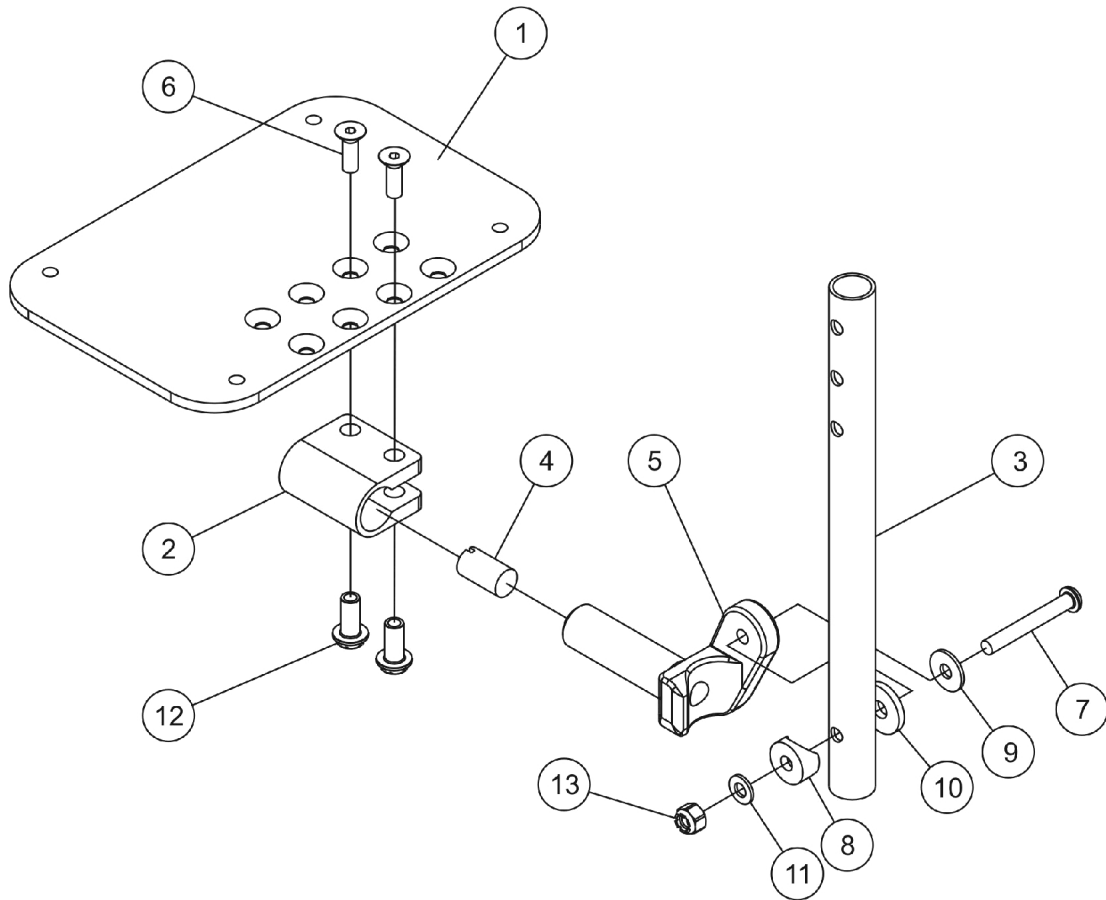

# Adjustable Angle Footplates w/ Pivot Tube - AT5543

## Adjustable Angle Footplates w/ Pivot Tube - AT5543

Item Number	Note	Part Number	Description	Quantity Per	
				Package	Assembly
1	D,F	1113574	Footplate, Adjustable Angle, Extra Large, Black (6-1/4" W x 8" L)	1	1
1	E,F	1113575	Footplate, Adjustable Angle, XX- Large, Black (7-1/4" W x 8" L)	1	1
2		1058517	Clamp, Footplate	1	1
3		1057855	Tube, Pivot and Slide, Straight, Steel, Black (9-7/8" L)	1	1
3	A	1057856	Tube, Pivot/Slide, Straight, Steel, Black (11-7/8" L)	1	1
3	B	1121135	Tube, Pivot/Slide, Straight, Steel, Black (13-7/8" L)	1	1
4		1048816	Screw, Nylon Adjustment (1/2-13 x 7/8")	1	1
5		1052102	Hinge, Footplate - Right	1	1
5		1052103	Hinge, Footplate - Left	1	1
6		1029545	Screw, Socket Flat Head (1/4-20 x 3/4")	1	2
7		1022831	Screw, Socket Button Head (1/4-20 x 1-7/8")	1	1
8		1025457	Spacer, Coved (1/4 x 3/4 x 11/32")	1	1
9		1026900	Washer (1/4 x 23/32 x 1/16")	1	1
10		1016301	Washer, Nylon (5/16 x 7/8 x 1/8")	1	1
11		1026907	Washer (1/4 x 1/2 x 1/16")	1	1
12		1082686	Nut, Barrel, Hex Head (1/4-20 x 11/16")	1	2
13		1025736	Locknut (1/4-20)	1	1
	C	1060474	Instruction Sheet	1	1

NOTE: A - ALPT 2" Longer Pivot and Slide Tube  
 B - ALPT4 4" Longer Pivot and Slide Tube  
 C - Not Shown  
 D - 18-22" Wide chairs  
 E - 23-24" Wide chairs  
 F - This footplate was revised 9/2/2008 with rounder corners and accessory holes changed from 8 to 4. Recommend to replace footplate in pairs to match sides.