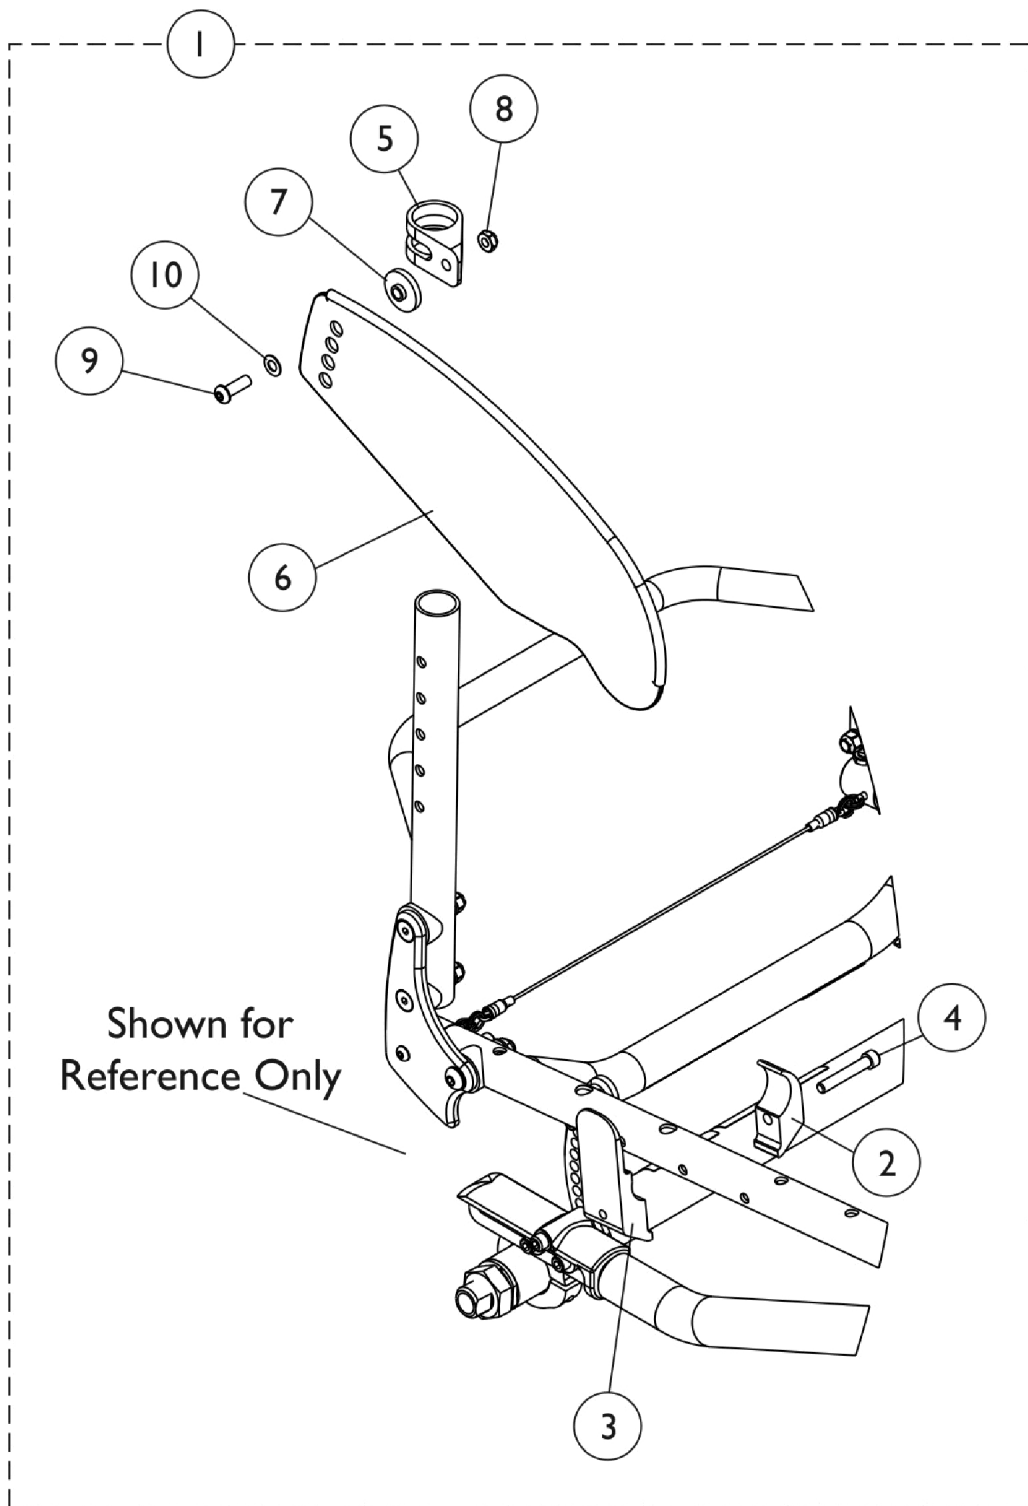

Clothing Guard - Fold In Style Side Guard

Clothing Guard - Fold In Style Side Guard

Item Number	Note	Part Number	Description	Quantity Per	
				Package	Assembly
1	A	1160550-NLA	NLA - Kit, Guard, Side, Folding, Aluminum, Black - Small	1	1
2			NLA - Clamp, Wedge	1	1
3			NLA - Clamp, Wedge	1	1
4			NLA - Screw, Socket Head (1/4-28 x 1-1/2")	1	1
5			NLA - Bracket, Swing	1	1
6			NLA - Side Guard w/ Edge Trim Assembly, Folding, Aluminum, Black - Small	1	1
7			Spacer (1/4 x 1 x 17/64")	1	1
8			Locknut (1/4-28)	1	1
9			NLA - Screw, Socket, Button Head (1/4-28 x 3/4")	1	1
1	A	1160551-NLA	NLA - Kit, Guard, Side, Folding, Aluminum, Black - Large	1	1
2			NLA - Clamp, Wedge	1	1
3			NLA - Clamp, Wedge	1	1
4			NLA - Screw, Socket Head (1/4-28 x 1-1/2")	1	1
5			NLA - Bracket, Swing	1	1
6			NLA - Side Guard w/ Edge Trim Assembly, Folding, Aluminum, Black - Large	1	1
7			Spacer (1/4 x 1 x 17/64")	1	1
8			Locknut (1/4-28)	1	1
9			NLA - Screw, Socket, Button Head (1/4-28 x 3/4")	1	1
1	B	1160543-NLA	NLA - Kit, Guard, Side, Folding, Carbon Fiber, Black - Small	1	1
2			NLA - Clamp, Wedge	1	1
3			NLA - Clamp, Wedge	1	1
4			NLA - Screw, Socket Head (1/4-28 x 1-1/2")	1	1
5			NLA - Bracket, Swing	1	1
6			NLA - Side Guard w/ Edge Trim Assembly, Folding, Carbon Fiber, Black - Small	1	1
7			Spacer (1/4 x 1 x 17/64")	1	1
8			Locknut (1/4-28)	1	1
9			NLA - Screw, Socket, Button Head (1/4-28 x 3/4")	1	1
10			Washer (1/4 x 1/2 x 1/40)	1	1
1	B	1160544-NLA	NLA - Kit, Guard, Side, Folding, Carbon Fiber, Black - Large	1	1
2			NLA - Clamp, Wedge	1	1
3			NLA - Clamp, Wedge	1	1
4			NLA - Screw, Socket Head (1/4-28 x 1-1/2")	1	1
5			NLA - Bracket, Swing	1	1
6			NLA - Side Guard w/ Edge Trim Assembly, Folding, Carbon Fiber, Black - Large	1	1
7			Spacer (1/4 x 1 x 17/64")	1	1
8			Locknut (1/4-28)	1	1
9			NLA - Screw, Socket, Button Head (1/4-28 x 3/4")	1	1
10			Washer (1/4 x 1/2 x 1/40)	1	1
6		1161980-NLA	NLA - Side Guard w/ Edge Trim Assembly, Folding, Aluminum, Black - Small	1	1