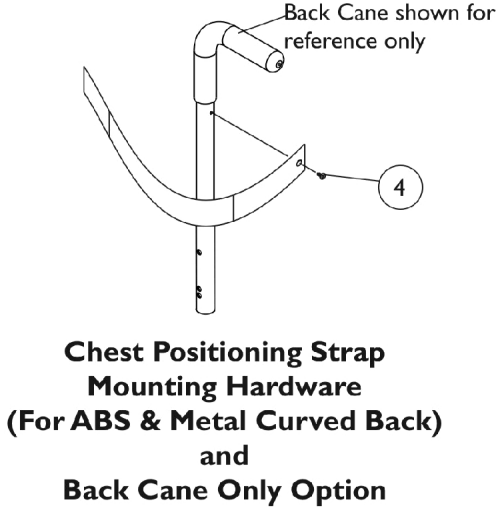

Seat Positioning Straps

Seat Positioning Straps

| Item Number | Note | Part Number | Description | Quantity Per | |
|---|------|-------------|---|--------------|----------|
| | | | | Package | Assembly |
| 1 | A | 1004310 | Strap, Positioning, Seat/Chest w/ Auto Style Push Button Buckle (Eyelet to Eyelet Length 48") | 1 | 1 |
| 1 | B | 1034625 | Strap, Positioning, Seat/Chest w/ Auto Style Push Button Buckle (Eyelet to Eyelet Length 61") | 1 | 1 |
| 1 | B,E | 1034752-NLA | NLA - Strap, Positioning, Seat/Chest w/ Airline Style Buckle (Eyelet to Eyelet Length 61") | 1 | 1 |
| 1 | C | 1034745 | Strap, Positioning, Seat/Chest w/ Hook and Loop Style Buckle (Eyelet to Eyelet Length 61") | 1 | 1 |
| 2 | | 1037610 | Screw, Hex Head (1/4-20 x 1-5/8") | 1 | 2 |
| 3 | | 1025736 | Locknut (1/4-20) | 1 | 2 |
| 4 | D | 1026298 | Package, Screw with Washer (#10 x 7/8") (Pair) | 2 | 1 |
| NOTE: A - 16"-19" Wide B - 20"-22" Wide C - 16"-22" Wide D - Hardware used for mounting the Chest Positioning Strap E - 1034752 Airline Buckle Style is No Longer Available. Use Auto Style part number 1034625 as a replacement. | | | | | |