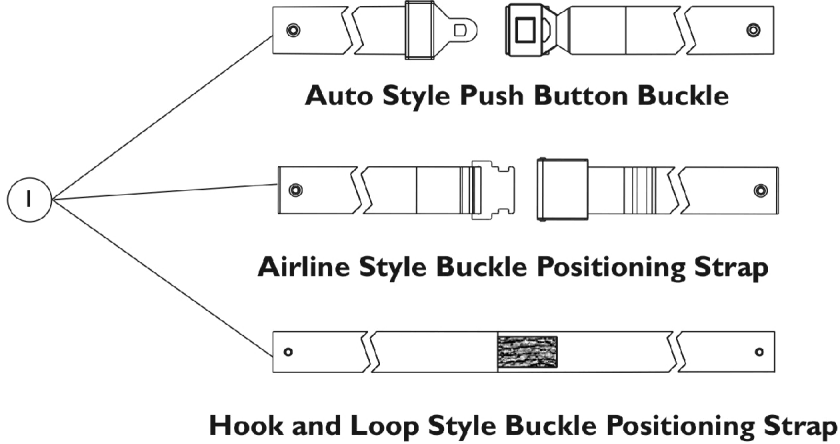

Seat Positioning Straps

Seat Positioning Straps

| Item Number | Note | Part Number | Description | Quantity Per | |
|---|------|-------------|---|--------------|----------|
| | | | | Package | Assembly |
| 1 | A | 1004310 | Strap, Positioning, Seat/Chest w/ Auto Style Push Button Buckle (Eyelet to Eyelet Length 48") | 1 | 1 |
| 1 | B | 1034625 | Strap, Positioning, Seat/Chest w/ Auto Style Push Button Buckle (Eyelet to Eyelet Length 61") | 1 | 1 |
| 1 | B,E | 1034752-NLA | NLA - Strap, Positioning, Seat/Chest w/ Airline Style Buckle (Eyelet to Eyelet Length 61") | 1 | 1 |
| 1 | C | 1034745 | Strap, Positioning, Seat/Chest w/ Hook and Loop Style Buckle (Eyelet to Eyelet Length 61") | 1 | 1 |
| 2 | | 1037610 | Screw, Hex Head (1/4-20 x 1-5/8") | 1 | 2 |
| 3 | | 1025736 | Locknut (1/4-20) | 1 | 2 |
| 4 | D | 1026298 | Package, Screw with Washer (#10 x 7/8") (Pair) | 2 | 1 |
| NOTE: A - 16"-19" Wide B - 20"-22" Wide C - 16"-22" Wide D - Hardware used for mounting the Chest Positioning Strap E - 1034752 Airline Buckle Style is No Longer Available. Use Auto Style part number 1034625 as a replacement. | | | | | |