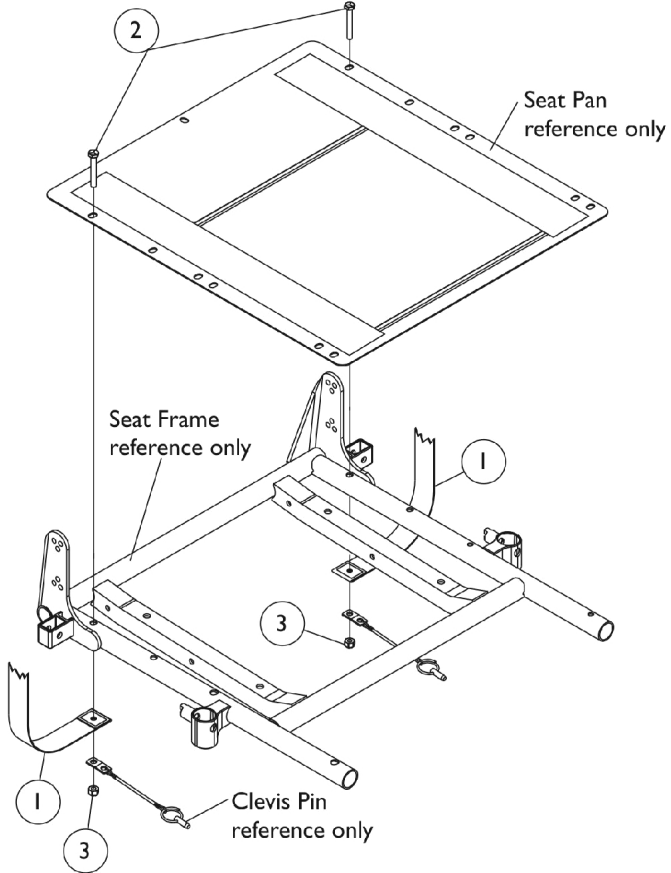

Seat Positioning Straps

Seat Positioning Straps

| Item Number | Note | Part Number | Description | Quantity Per | |
|---|------|-------------|---|--------------|----------|
| | | | | Package | Assembly |
| 1 | A | 1004310 | Strap, Positioning, Seat/Chest w/ Auto Style Push Button Buckle (Eyelet to Eyelet Length 48") | 1 | 1 |
| 1 | B | 1034625 | Strap, Positioning, Seat/Chest w/ Auto Style Push Button Buckle (Eyelet to Eyelet Length 61") | 1 | 1 |
| 1 | B,E | 1034752-NLA | NLA - Strap, Positioning, Seat/Chest w/ Airline Style Buckle (Eyelet to Eyelet Length 61") | 1 | 1 |
| 1 | C | 1034745 | Strap, Positioning, Seat/Chest w/ Hook and Loop Style Buckle (Eyelet to Eyelet Length 61") | 1 | 1 |
| 2 | | 1037610 | Screw, Hex Head (1/4-20 x 1-5/8") | 1 | 2 |
| 3 | | 1025736 | Locknut (1/4-20) | 1 | 2 |
| 4 | D | 1026298 | Package, Screw with Washer (#10 x 7/8") (Pair) | 2 | 1 |
| NOTE: A - 16"-19" Wide B - 20"-22" Wide C - 16"-22" Wide D - Hardware used for mounting the Chest Positioning Strap E - 1034752 Airline Buckle Style is No Longer Available. Use Auto Style part number 1034625 as a replacement. | | | | | |