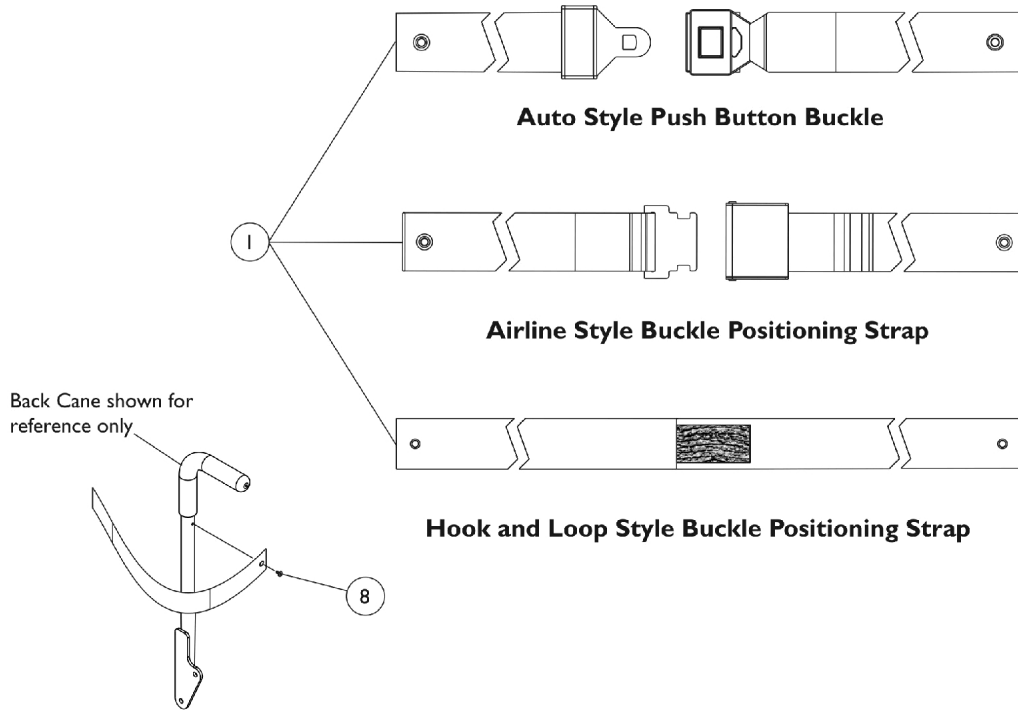

Seat/Chest Positioning Straps

NOTE: Chest Positioning Straps share the same hardware that attaches an ABS Curved Back Assembly

Chest Positioning Strap Mounting Hardware (For ABS & Metal Curved Backs)

Seat Positioning Strap Mounting Hardware (For ASBA Seating)

Seat/Chest Positioning Straps

NOTE: Chest Positioning Straps share the same hardware that attaches an ABS Curved Back Assembly

#1 Positioning Straps

Description	16"-19" Wide	20"-22" Wide
Auto Style Push Button	1004310 Strap, Positioning, Seat/Chest w/ Auto Style Push Button Buckle (Eyelet to Eyelet Length 48")	1034625 Strap, Positioning, Seat/Chest w/ Auto Style Push Button Buckle (Eyelet to Eyelet Length 61")
Airline Style	TAGTS1034751-NLA NLA - Strap, Positioning, Seat/Chest w/ Airline Style Buckle (Eyelet to Eyelet Length 46")	1034752-NLA NLA - Strap, Positioning, Seat/Chest w/ Airline Style Buckle (Eyelet to Eyelet Length 61") See Note(s) B
Hook and Loop See Note(s) A	1034745 Strap, Positioning, Seat/Chest w/ Hook and Loop Style Buckle (Eyelet to Eyelet Length 61")	1034745 Strap, Positioning, Seat/Chest w/ Hook and Loop Style Buckle (Eyelet to Eyelet Length 61")
<p>NOTE: A - Hook and Loop style positioning strap for power chairs is used for chest positioning only B - 1034752 Airline Buckle Style is No Longer Available. Use Auto Style part number 1034625 as a replacement.</p>		