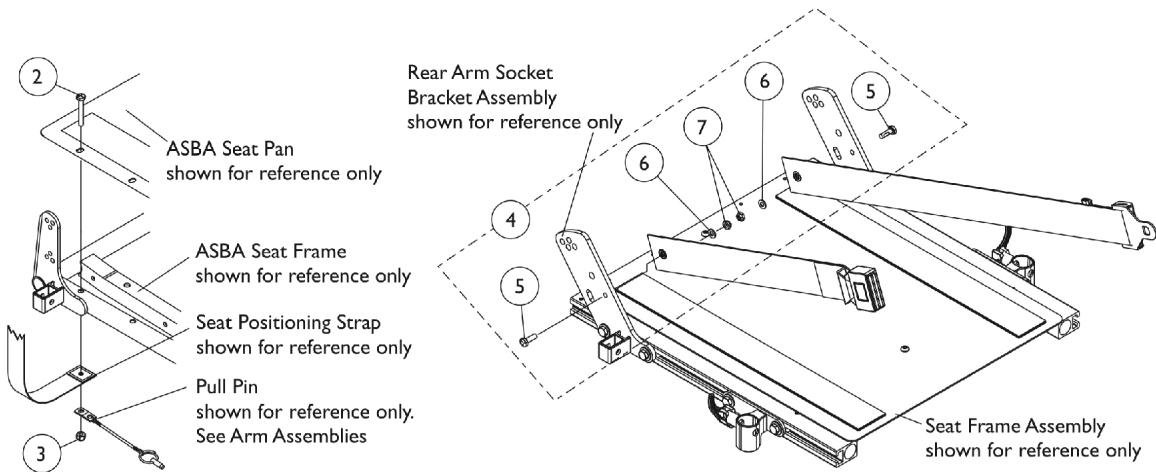

Seat/Chest Positioning Straps

NOTE: Chest Positioning Straps share the same hardware that attaches an ABS Curved Back Assembly

Chest Positioning Strap Mounting Hardware (For ABS & Metal Curved Backs)

Seat Positioning Strap Mounting Hardware (For ASBA Seating)

Seat Positioning Strap Mounting Hardware (For ADJASBA Seating)

Seat/Chest Positioning Straps

NOTE: Chest Positioning Straps share the same hardware that attaches an ABS Curved Back Assembly

Item Number	Note	Part Number	Description	Quantity Per	
				Package	Assembly
1		See Chart	#1 Positioning Straps	1	1
2		1037610	Screw, Hex Head (1/4-20 x 1-5/8")	1	2
3		1025736	Locknut (1/4-20)	1	2
4		1124385	Kit, Seat Positioning Strap Mounting Hardware (both LT & RT sides)	1	1
5			Screw, Hex Head w/ Patch (1/4-20 x 3/4")	1	2
6			Washer (1/4 x 1/2 x 1/16")	1	2
7			Locknut (1/4-20)	1	2
8		1026298	Package, Screw with Washer (#10 x 7/8") (Pair)	2	1