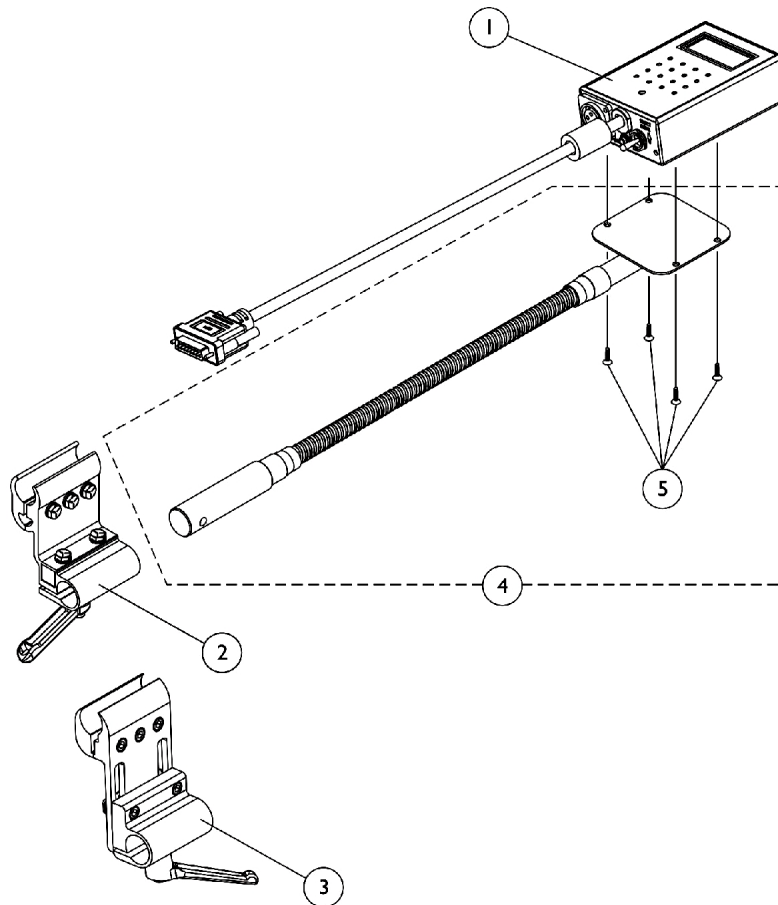

MK5 Display

| Item Number | Note | Part Number | Description | Quantity Per | |
|-------------|------|-------------|---|--------------|----------|
| | | | | Package | Assembly |
| 1 | | 1118759-NLA | NLA - Display, MK5 with Switches | 1 | 1 |
| 2 | | 1093071 | Clamp, Fixed Height Joystick Tube | 1 | 1 |
| 3 | A | 1139422 | Clamp, Height Adjustable Joystick Tube (ARM250) | 1 | 1 |
| 4 | | 1049594-NLA | NLA - Tube, Flex with Screws | 1 | 1 |
| 5 | | 1052041 | Screw, Phillips Pan Head (#4-40 x 3/8") | 1 | 4 |

NOTE: A - Introduced as an option (ARM250) and can be used to replace a Fixed Height Joystick Clamp