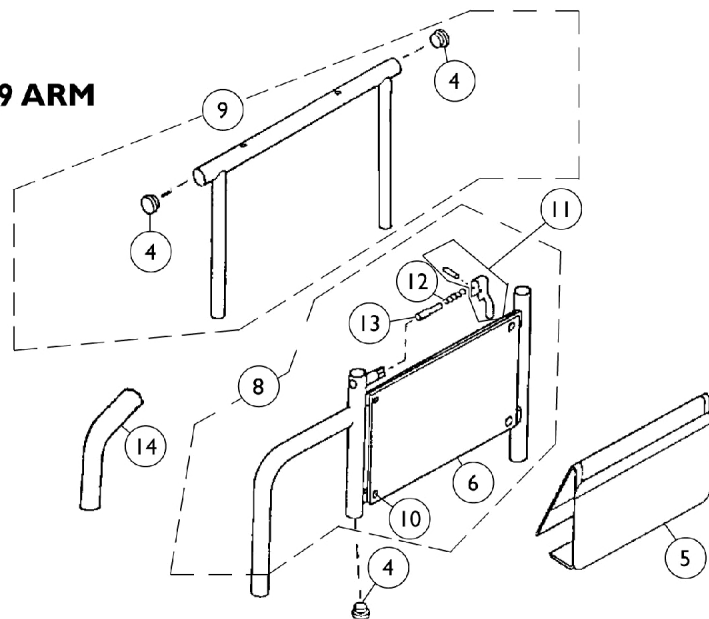

Arm Assemblies

Full and Desk For 2" Lower Arms

NOTE: Desk length arms shown for reference. This page refers to both full and desk length 2" lower arm assemblies.

#28 ARM

#29 ARM