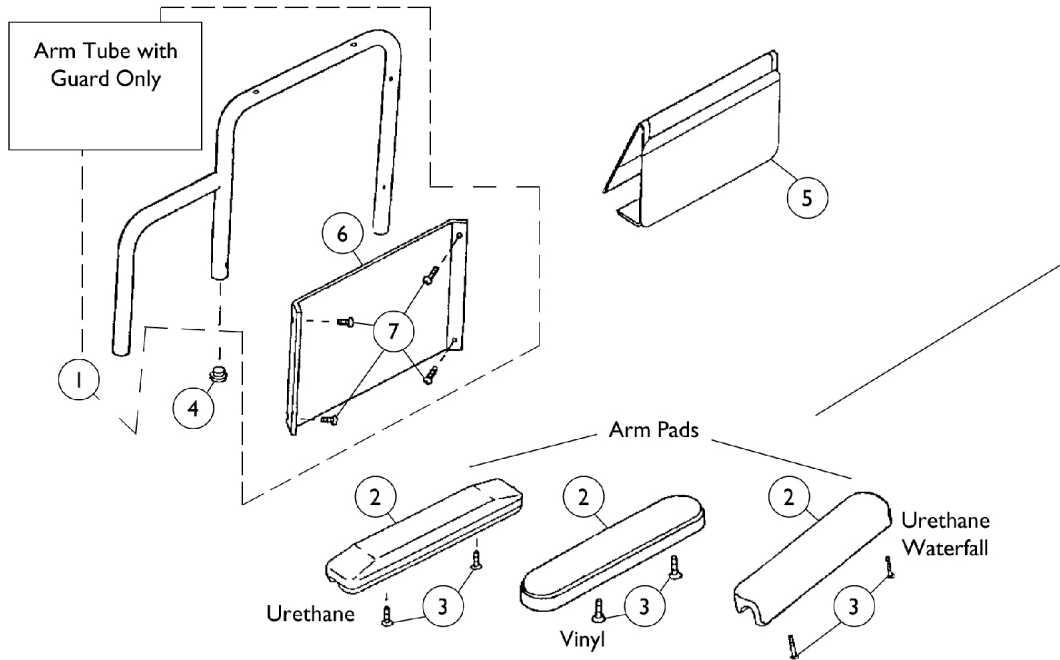

Arm Assemblies

Full and Desk For 2" Lower Arms

NOTE: Desk length arms shown for reference. This page refers to both full and desk length 2" lower arm assemblies.

#28 ARM