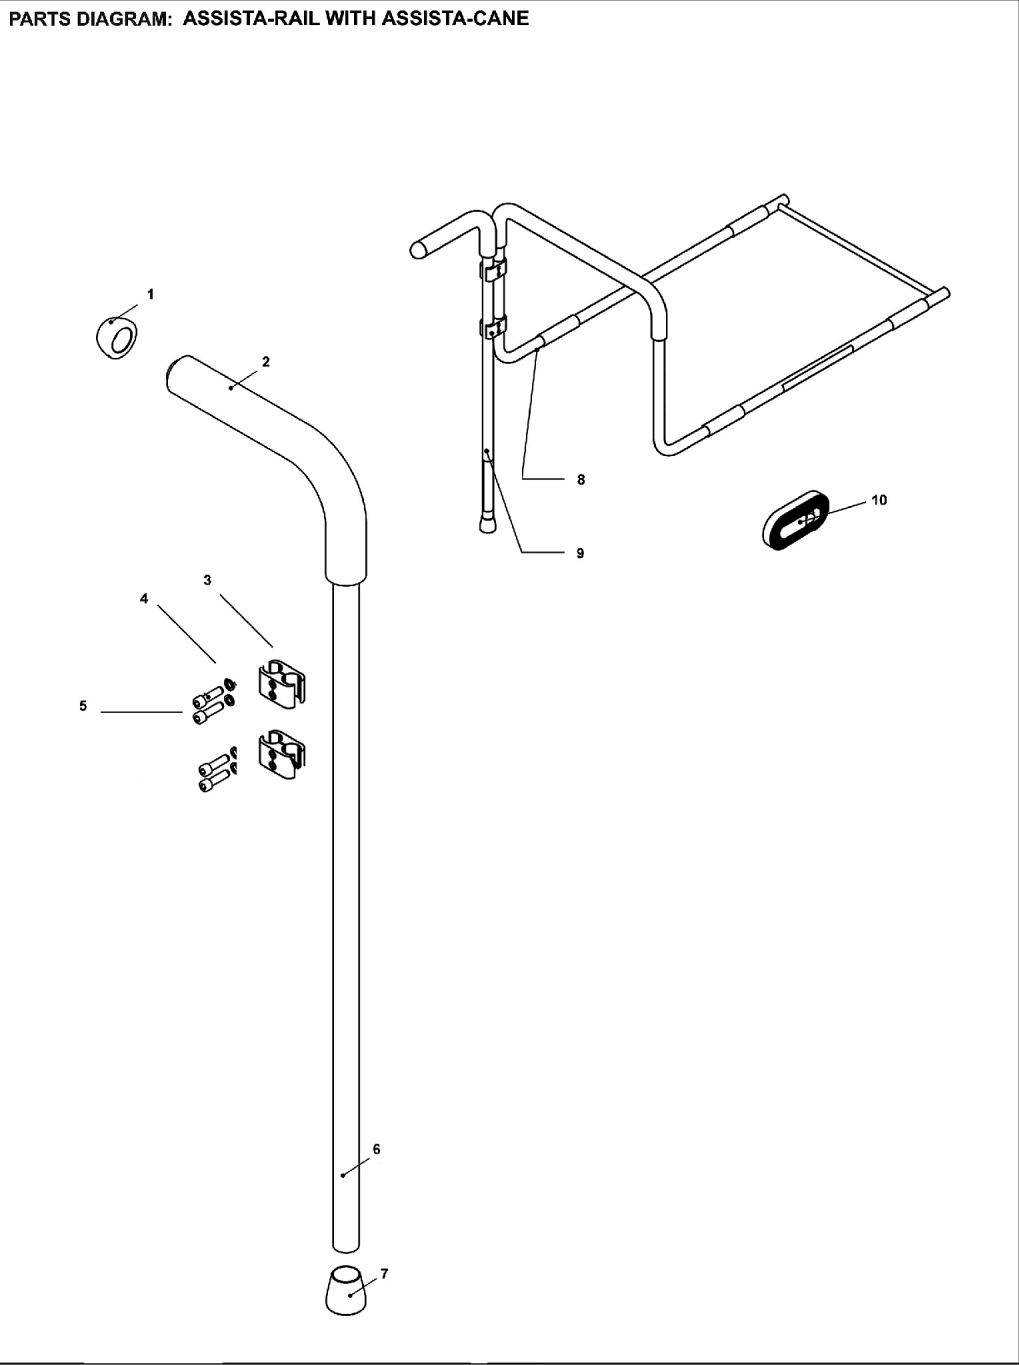

Assista-Rail with Assista-Cane

Assista-Rail with Assista-Cane

Item Number	Note	Part Number	Description	Quantity Per	
				Package	Assembly
1		AST103	Cane Cap	1	1
2		GR110C	Grip, Cane	1	1
3		AST402	Safety Clamps	1	2
4		HW120	Washer, High Collar (1/4")	1	1
5		HW119	Screw, Socket Head Cap (1/4-20 X 7/8")	1	1
6		AST102	Cane	1	1
7		HW312	Cane Tips	1	1
8		AST400	Assista-Rail	1	1
9		AST401	Assista-Cane	1	1
10		SR400	Strap, Smart - Rail / Assista Rail	1	1
Not Shown		AST502	Parts Pack, Assista-Cane	1	1
Not Shown		AST504	Parts Pack, Assista-Cane Add On Kit	1	1
Not Shown		HW321	Hex Key, Short Arm (3/16")	1	1