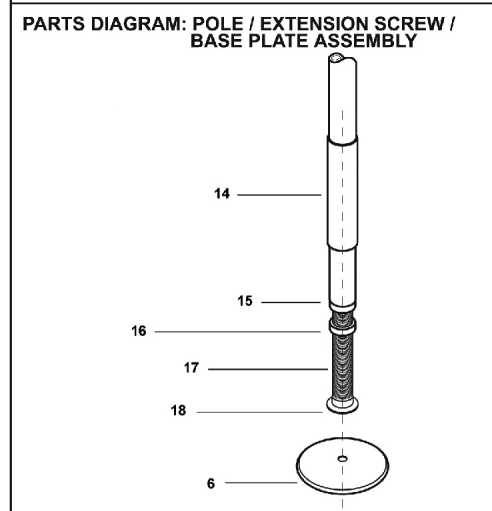

SuperPole with SuperTray / SuperPole with SuperTray Heavy Duty

SuperPole with SuperTray / SuperPole with SuperTray Heavy Duty

Item Number	Note	Part Number	Description	Quantity Per	
				Package	Assembly
1		SP403	Ceiling Anchor Plate Assembly	1	1
1		SP403HD	Ceiling Anchor Plate Assembly, Heavy Duty	1	1
2		SP-P	Pole Assembly	1	1
2		SP-PHD	Pole Assembly, Heavy Duty	1	1
3		GR-101	Grip, 20"	1	1
4		SP406	Tray Frame	1	1
5		SP407	Tray Arm Assembly	1	1
6		SP402	Base Plate Assembly	1	1
7		HW323	Hitch Pin	1	1
8		HW318	Washer, Nylon	1	1
9		HW302	Clevis Pin	1	1
10		SP136	Rubber Tray Mat	1	1
11		SP405	Tray	1	1
12		HW102	Flat Screws	1	4
13		HW301	Hex Key, Short Arm (1/8")	1	1
14		SP401	Cover Sleeve, Plastic	1	1
15		SP105	Threaded Collar	1	1
15		SP105HD	Threaded Collar, Heavy Duty	1	1
16		SP172	Jam Nut	1	1
17		SP107	Extension Screw	1	1
18		SP145	Washer, Plastic	1	1
Not Shown		SP-BX	Parts Box, SuperPole	1	1
Not Shown		SPT-BX	SuperTray Parts Box	1	1
Not Shown		SP-BXHD	Parts Box, SuperPole Heavy Duty	1	1
Not Shown		SPT-BXHD	Parts Box, SuperTray Heavy Duty	1	1
Not Shown		SP506	Parts Pack, SuperTray	1	1
Not Shown		SP-500	Parts Pack, SuperPole	1	1