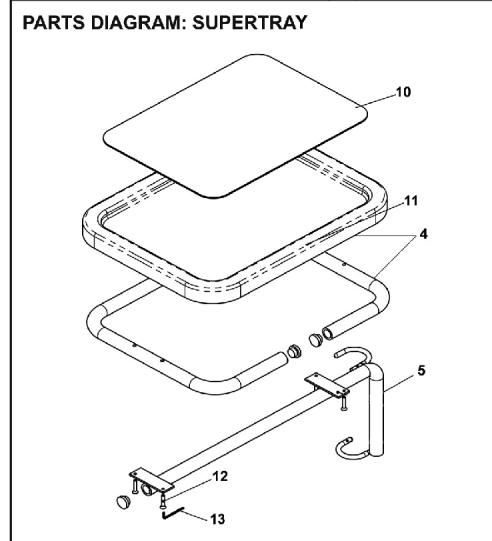

SuperPole with SuperTray / SuperPole with SuperTray Heavy Duty

SuperPole with SuperTray / SuperPole with SuperTray Heavy Duty

Item Number	Note	Part Number	Description	Quantity Per	
				Package	Assembly
1		SP403	Ceiling Anchor Plate Assembly	1	1
1		SP403HD	Ceiling Anchor Plate Assembly, Heavy Duty	1	1
2		SP-P	Pole Assembly	1	1
2		SP-PHD	Pole Assembly, Heavy Duty	1	1
3		GR-101	Grip, 20"	1	1
4		SP406	Tray Frame	1	1
5		SP407	Tray Arm Assembly	1	1
6		SP402	Base Plate Assembly	1	1
7		HW323	Hitch Pin	1	1
8		HW318	Washer, Nylon	1	1
9		HW302	Clevis Pin	1	1
10		SP136	Rubber Tray Mat	1	1
11		SP405	Tray	1	1
12		HW102	Flat Screws	1	4
13		HW301	Hex Key, Short Arm (1/8")	1	1
14		SP401	Cover Sleeve, Plastic	1	1
15		SP105	Threaded Collar	1	1
15		SP105HD	Threaded Collar, Heavy Duty	1	1
16		SP172	Jam Nut	1	1
17		SP107	Extension Screw	1	1
18		SP145	Washer, Plastic	1	1
Not Shown		SP-BX	Parts Box, SuperPole	1	1
Not Shown		SPT-BX	SuperTray Parts Box	1	1
Not Shown		SP-BXHD	Parts Box, SuperPole Heavy Duty	1	1
Not Shown		SPT-BXHD	Parts Box, SuperTray Heavy Duty	1	1
Not Shown		SP506	Parts Pack, SuperTray	1	1
Not Shown		SP-500	Parts Pack, SuperPole	1	1