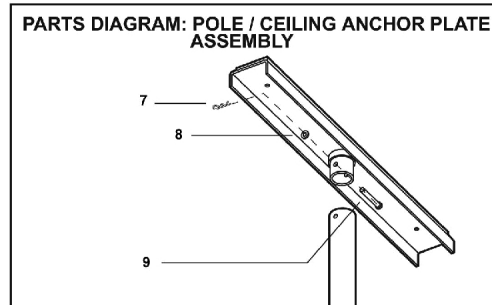

SuperPole with SuperTray / SuperPole with SuperTray Heavy Duty

SuperPole with SuperTray / SuperPole with SuperTray Heavy Duty

Item Number	Note	Part Number	Description	Quantity Per	
				Package	Assembly
1		SP403	Ceiling Anchor Plate Assembly	1	1
1		SP403HD	Ceiling Anchor Plate Assembly, Heavy Duty	1	1
2		SP-P	Pole Assembly	1	1
2		SP-PHD	Pole Assembly, Heavy Duty	1	1
3		GR-101	Grip, 20"	1	1
4		SP406	Tray Frame	1	1
5		SP407	Tray Arm Assembly	1	1
6		SP402	Base Plate Assembly	1	1
7		HW323	Hitch Pin	1	1
8		HW318	Washer, Nylon	1	1
9		HW302	Clevis Pin	1	1
10		SP136	Rubber Tray Mat	1	1
11		SP405	Tray	1	1
12		HW102	Flat Screws	1	4
13		HW301	Hex Key, Short Arm (1/8")	1	1
14		SP401	Cover Sleeve, Plastic	1	1
15		SP105	Threaded Collar	1	1
15		SP105HD	Threaded Collar, Heavy Duty	1	1
16		SP172	Jam Nut	1	1
17		SP107	Extension Screw	1	1
18		SP145	Washer, Plastic	1	1
Not Shown		SP-BX	Parts Box, SuperPole	1	1
Not Shown		SPT-BX	SuperTray Parts Box	1	1
Not Shown		SP-BXHD	Parts Box, SuperPole Heavy Duty	1	1
Not Shown		SPT-BXHD	Parts Box, SuperTray Heavy Duty	1	1
Not Shown		SP506	Parts Pack, SuperTray	1	1
Not Shown		SP-500	Parts Pack, SuperPole	1	1