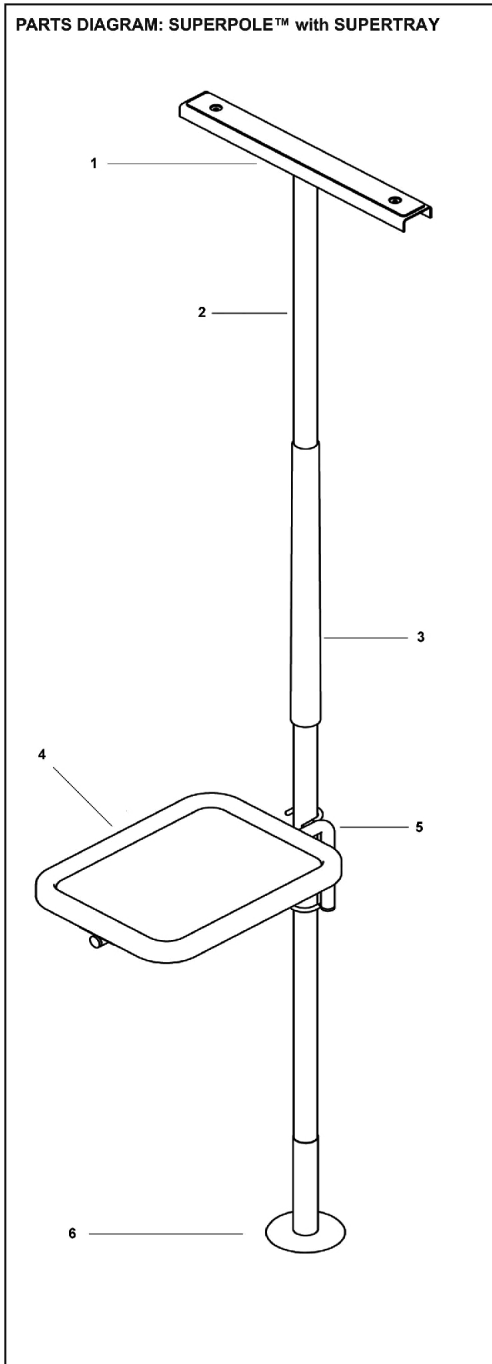

SuperPole with SuperTray / SuperPole with SuperTray Heavy Duty

SuperPole with SuperTray / SuperPole with SuperTray Heavy Duty

Item Number	Note	Part Number	Description	Quantity Per	
				Package	Assembly
1		SP403	Ceiling Anchor Plate Assembly	1	1
1		SP403HD	Ceiling Anchor Plate Assembly, Heavy Duty	1	1
2		SP-P	Pole Assembly	1	1
2		SP-PHD	Pole Assembly, Heavy Duty	1	1
3		GR-101	Grip, 20"	1	1
4		SP406	Tray Frame	1	1
5		SP407	Tray Arm Assembly	1	1
6		SP402	Base Plate Assembly	1	1
7		HW323	Hitch Pin	1	1
8		HW318	Washer, Nylon	1	1
9		HW302	Clevis Pin	1	1
10		SP136	Rubber Tray Mat	1	1
11		SP405	Tray	1	1
12		HW102	Flat Screws	1	4
13		HW301	Hex Key, Short Arm (1/8")	1	1
14		SP401	Cover Sleeve, Plastic	1	1
15		SP105	Threaded Collar	1	1
15		SP105HD	Threaded Collar, Heavy Duty	1	1
16		SP172	Jam Nut	1	1
17		SP107	Extension Screw	1	1
18		SP145	Washer, Plastic	1	1
Not Shown		SP-BX	Parts Box, SuperPole	1	1
Not Shown		SPT-BX	SuperTray Parts Box	1	1
Not Shown		SP-BXHD	Parts Box, SuperPole Heavy Duty	1	1
Not Shown		SPT-BXHD	Parts Box, SuperTray Heavy Duty	1	1
Not Shown		SP506	Parts Pack, SuperTray	1	1
Not Shown		SP-500	Parts Pack, SuperPole	1	1