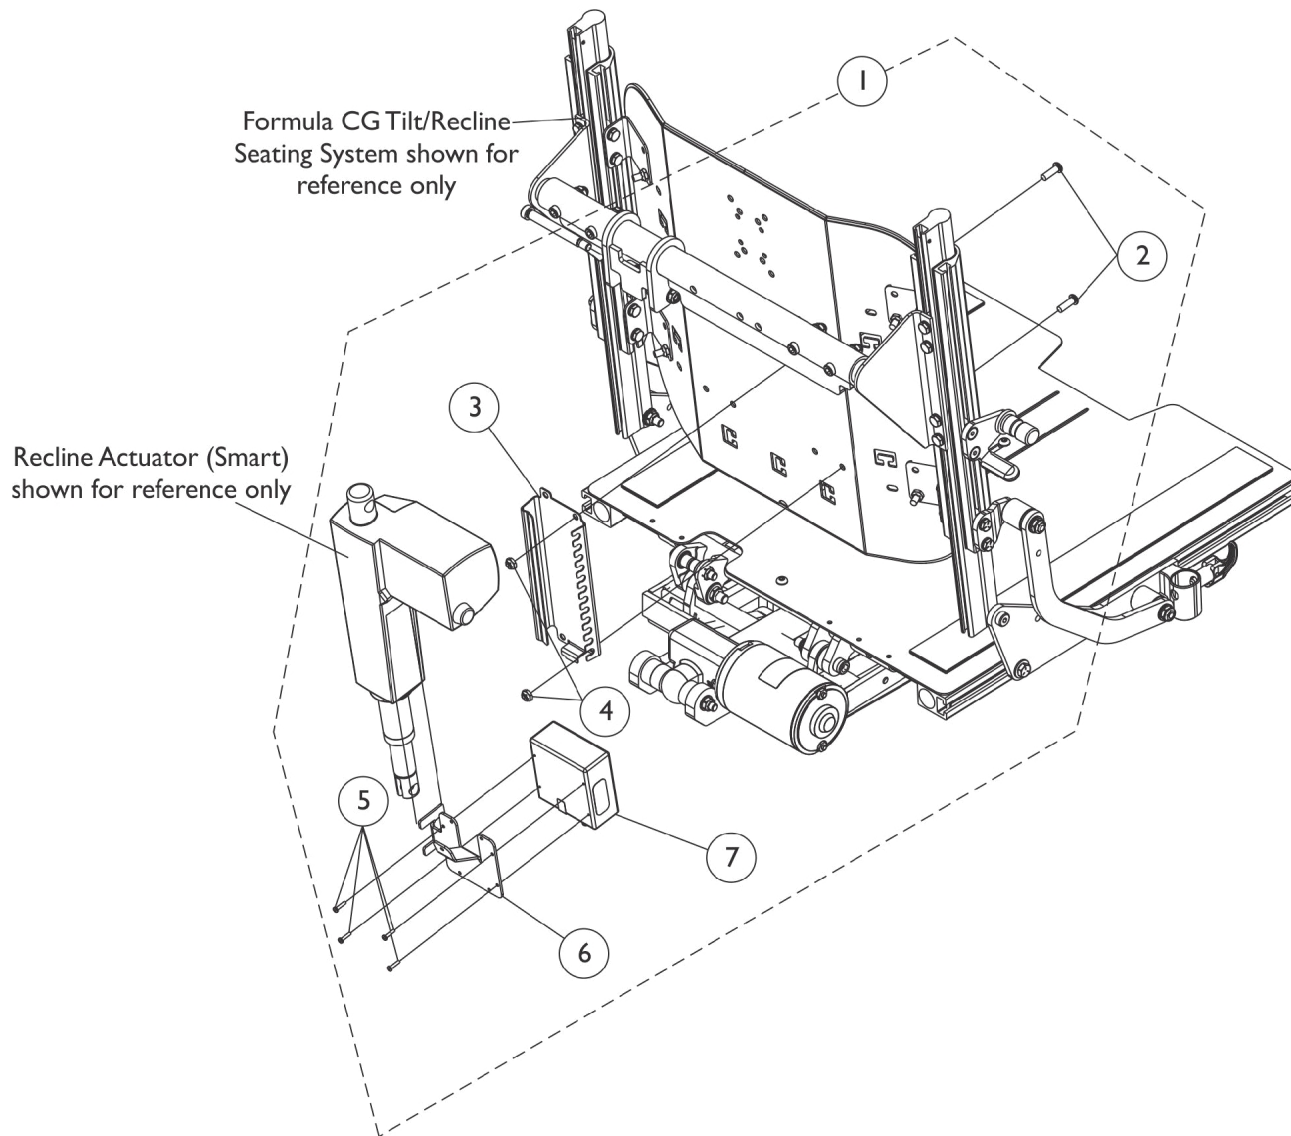

Recline Intergrated Actuator Module (RIAM) and Mounting Hardware

TDX SP/SP-GT/SR/ 3G Storm w/ Smart Actuator Motors

Mk6i Recline Integrated Actuator Module (RIAM) and Mounting Hardware

NOTE: Mounting Hardware used for Conventional and Contoura Seating

Recline Intergrated Actuator Module (RIAM) and Mounting Hardware

TDX SP/SP-GT/SR/ 3G Storm w/ Smart Actuator Motors

Item Number	Note	Part Number	Description	Quantity Per	
				Package	Assembly
1	A	1152536	Kit, MK6i Recline Integrated Actuator Module (RIAM) and Mtg. Hdwr.	1	1
2			Screw, Socket Button (1/4-20 x 3/4")	1	2
3			Bracket, MK6i Connector, Black	1	1
4			Locknut (1/4-20)	1	2
5			Screw, Phillips Pan Head (#4-40 x 1/2")	1	4
6			Bracket, MK6i Actuator Module, Black	1	1
7			Module, Recline Integrated Actuator (RIAM) - MK6i (36" L)	1	1
3		1160374	Bracket, MK6i Connector, Black	1	1
7		1140034	Module, Recline Integrated Actuator (RIAM) - MK6i (36" L)	1	1

NOTE: A - Includes items 2-7