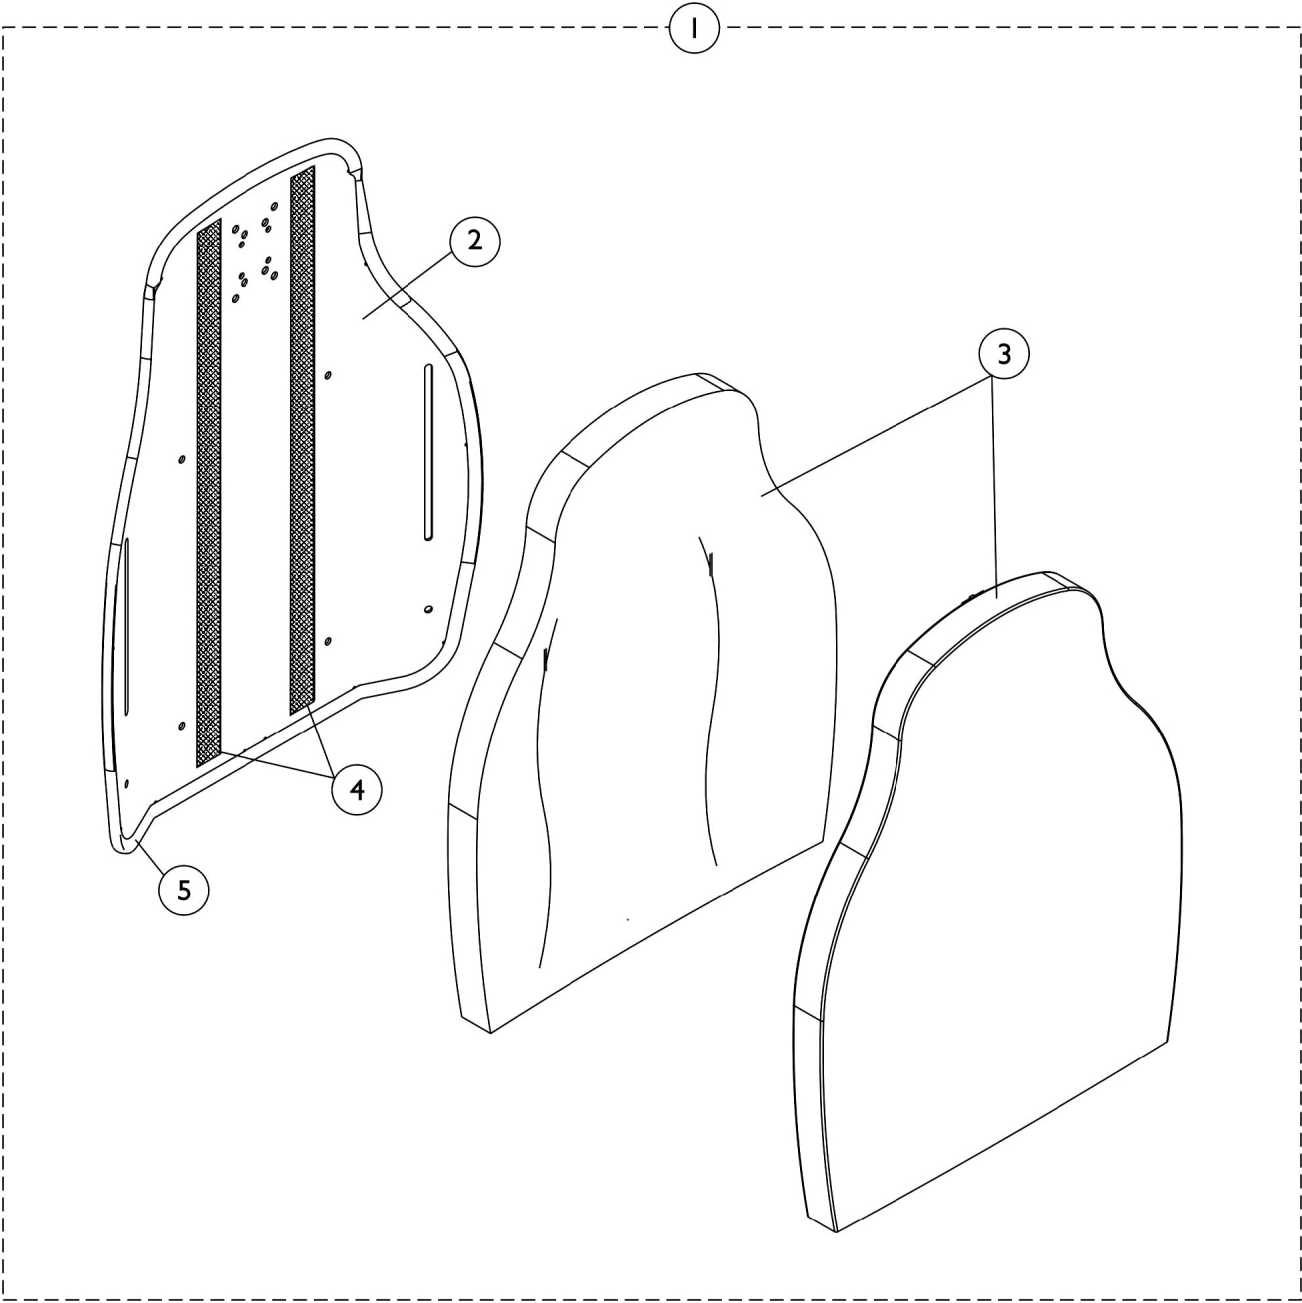

Contoura Back without Mounting Hardware

Contoura Back without Mounting Hardware

Item Number	Note	Part Number	Description	Quantity Per	
				Package	Assembly
1		See Chart	#1 Back Assembly without Hardware 16", 18", 20", 22", 24" Wide	1	1
2		See Chart	#2 Back Pan with Vinyl Edge Trim 16", 18", 20", 22", 24" Wide	1	1
3		See Chart	#3 Back Cushion Assembly 16", 18", 20", 22", 24" Wide	1	1
4		1125725-NLA	NLA - Hook Fastener w/ Adhesive Back (1" W x 48" L)	1	1
5		1125724-NLA	NLA - Trim, Edge, Cut-To-Length, Vinyl Black (96" L)	1	1

Contoura Back without Mounting Hardware

#1 Back Assembly without Hardware 16", 18", 20", 22", 24" Wide

Overall Back Height	Material Back Height	16" Wide	18" Wide	20" Wide	22" Wide	24" Wide
25"	20"	1132828-NLA	1132829-NLA	1132830-NLA	1132831-NLA	1132832-NLA
29"	24"	1132825-NLA	1124733-NLA	1124734-NLA	1132826-NLA	1132827-NLA

#2 Back Pan with Vinyl Edge Trim 16", 18", 20", 22", 24" Wide

Overall Back Height	Material Back Height	16" Wide	18" Wide	20" Wide	22" Wide	24" Wide
25"	20"	1131405-NLA	1131406-NLA	1131407-NLA	1131408-NLA See Note(s) A	1131409-NLA
29"	24"	1131410-NLA	1122454-NLA	1122453-NLA	1131411-NLA	1131412-NLA