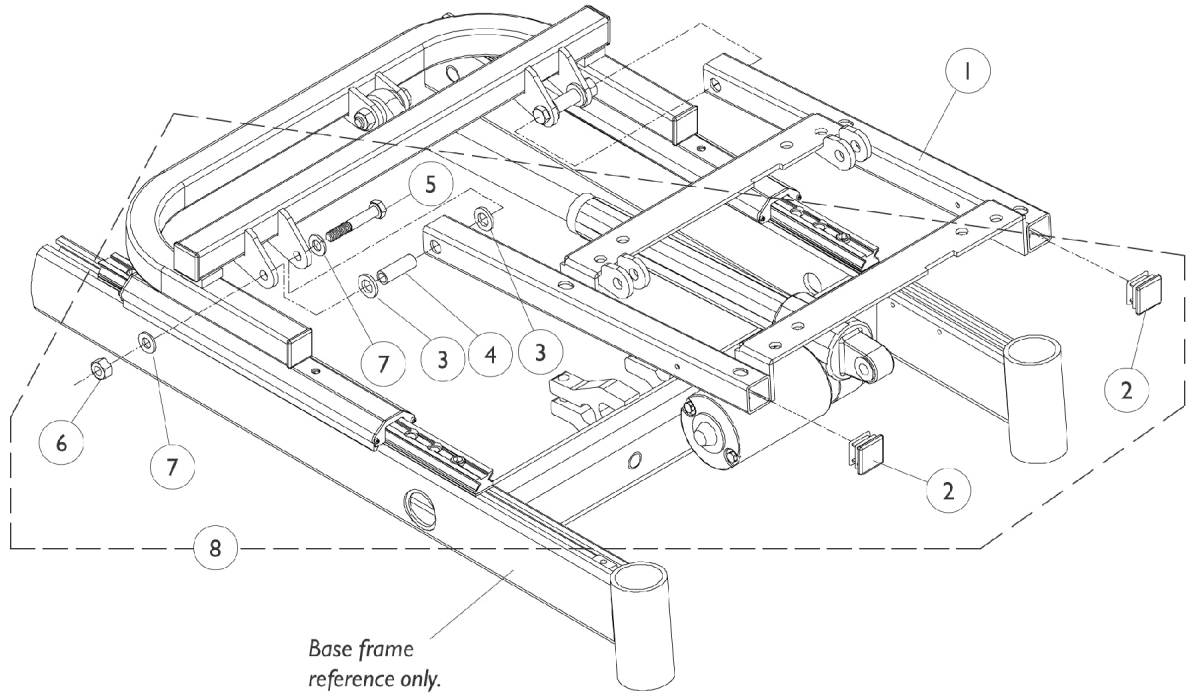

Seat Frame Support and Mounting Hardware

Item Number	Note	Part Number	Description	Quantity Per	
				Package	Assembly
1	B	1087626-NLA	NLA - Support, Seat Frame	1	1
1	C	1121053-NLA	NLA - Support, Seat Frame and Spacer Plate with Hardware	1	1
2		1071237	Plug Button, Square, Black (1")	1	2
3		0055800-NLA	NLA - Washer, Nylon (7/16 x 3/4 x 3/32")	1	4
4		0060300-NLA	NLA - Bushing, Bronze (5/16 x 7/16 x 1-1/4")	1	2
5		1070412-NLA	NLA - Screw, Hex Head (5/16-18 x 2-1/4")	1	2
6		1026158	Locknut (5/16-18)	1	2
7		1025704	Washer, Flat (5/16 x 5/8 x 1/16")	1	4
8	A	1106540-NLA	NLA - Hardware, Seat Frame Support Mounting	1	1

NOTE: A - Includes items 2-7
 B - Seat support frame revised 2/17/03 to accommodate a spacer plate for 12"-15" wide seat frames. For 12"-15" wide PTO models made before 2/17/03 order Item 1 part number 1121053. The revised support frame is still used for all 16"-22" wide PTO models.
 C - Used for 12"-15" wide PTO models made before 2/17/03. Spacer plate and hardware included. Spacer plate can be found on the A.S.B.A. Seat Mounting Hardware page.