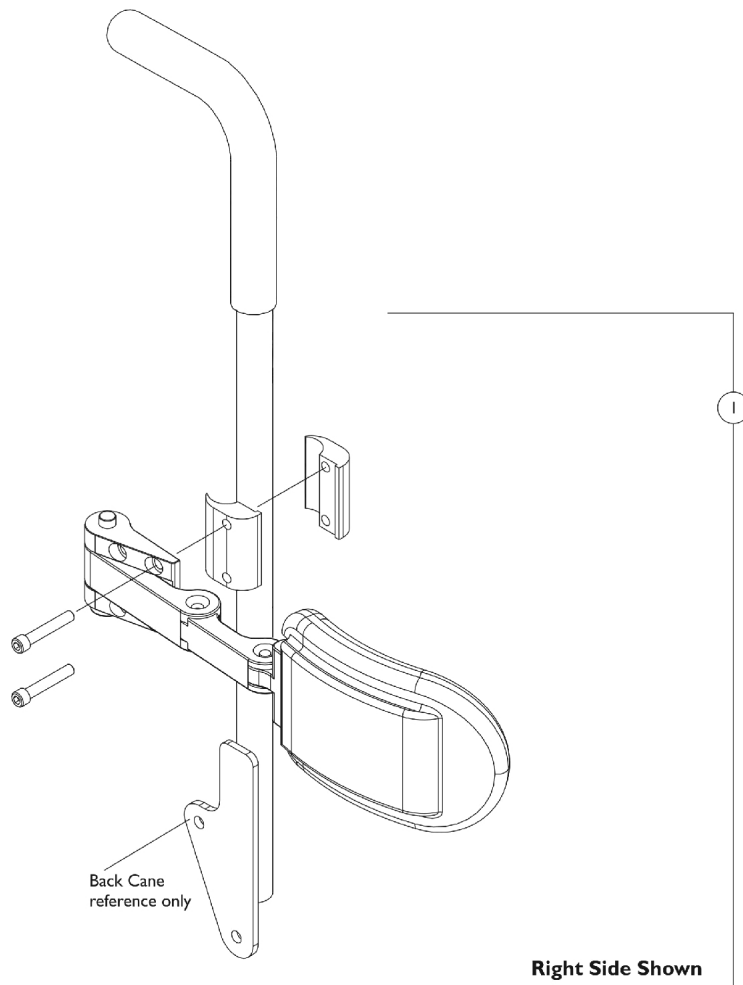

Lateral Support Assembly, Stealth TWB-RPR/TWB-RPRL

Item Number	Note	Part Number	Description	Quantity Per	
				Package	Assembly
1	A	1125826	Kit, Swingaway Lateral Support Assemblies w/ Medium Pads (5" W x 3" H), Stealth (TWB-RPR) (Pair)	1	1
1	A	1125823-NLA	NLA - Kit, Swingaway Lateral Support Assemblies w/ Large Pads (6" W x 4" H), Stealth (TWB-RPRL) (Pair)	1	1