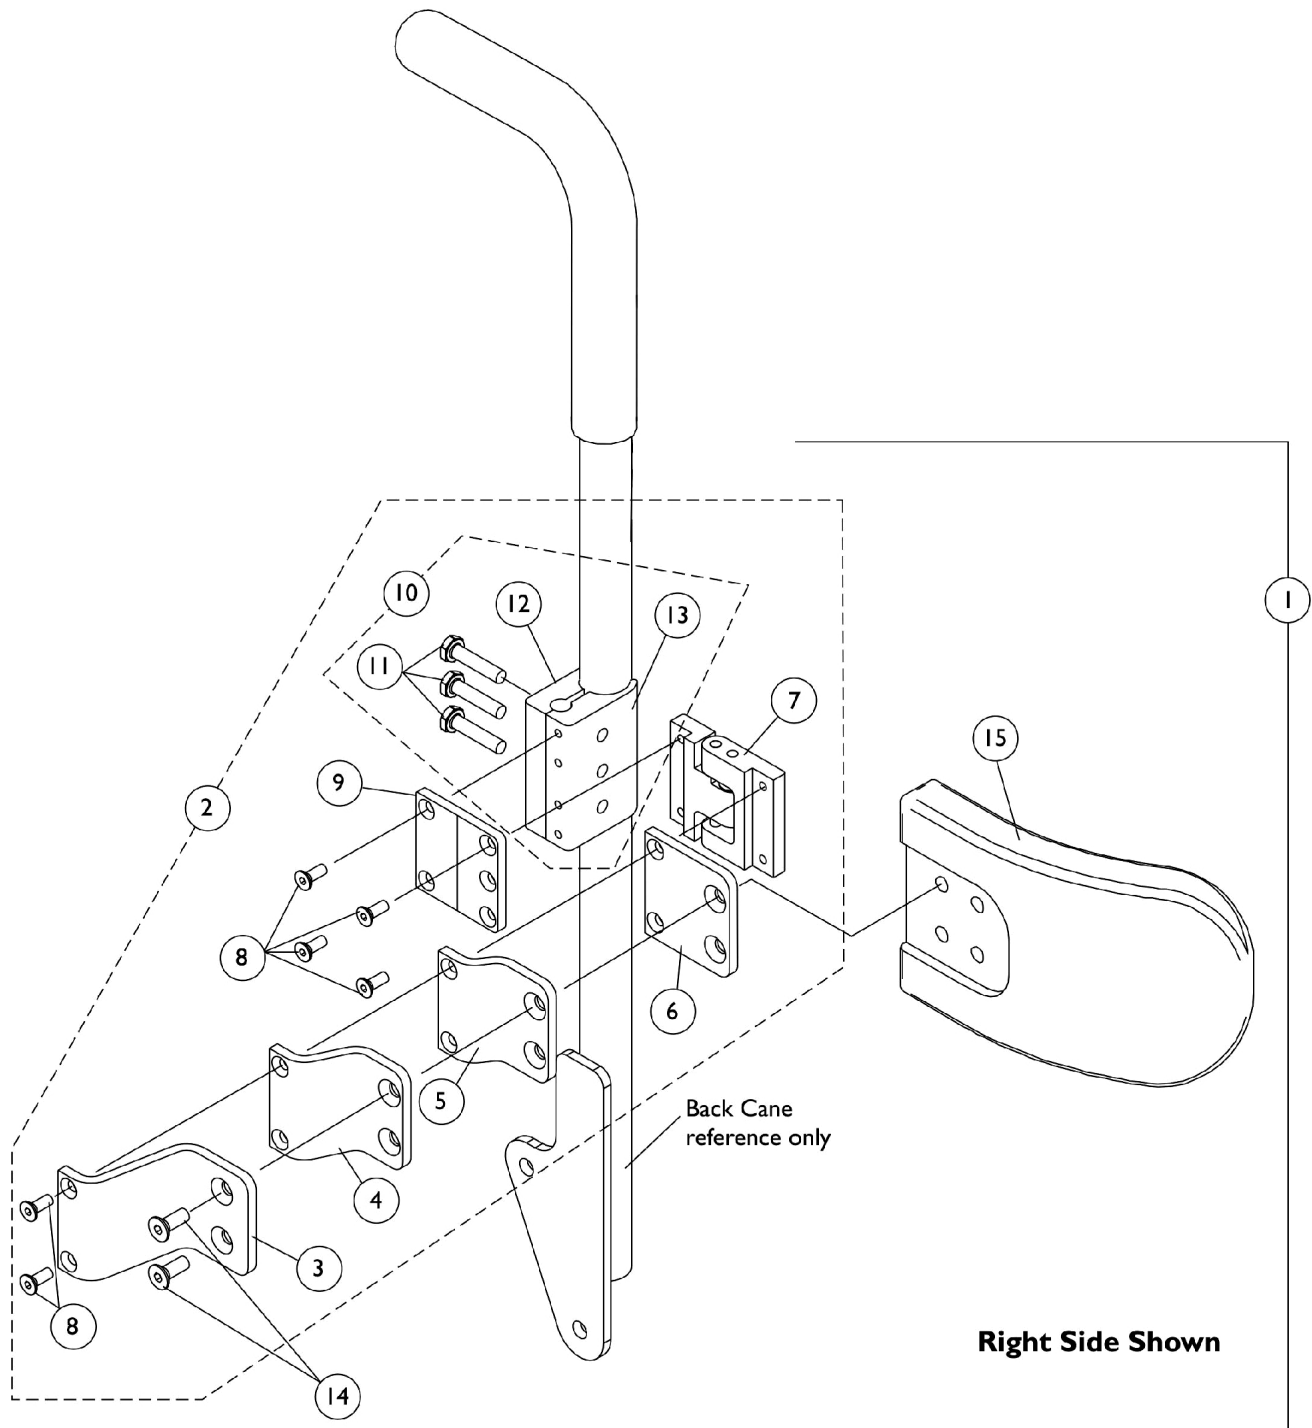

Lateral Support Assembly - Tarsys TCSLM/TCSLL

Lateral Support Assembly - Tarsys TCSLM/TCSLL

Item Number	Note	Part Number	Description	Quantity Per	
				Package	Assembly
1	A	1107298	Kit, Swingaway Lateral Support Assemblies w/ Medium Pads (Pair)	1	1
3			Bracket, Extension Offset, Black (2")	1	2
4			NLA - Bracket, Extension Offset, Black (1")	1	2
5			NLA - Bracket, Extension Offset, Black (1/2")	1	2
6			Bracket, Flush Mount, Black	1	2
7			NLA - Bracket, Swingaway, Cane Clamp, Black - Right	1	1
7			NLA - Bracket, Swingaway, Cane Clamp, Black - Left	1	1
8			NLA - Screw, Socket Flat Head (#10-32 x 1/2")	1	12
9			NLA - Bracket, Mounting, Black	1	2
11			NLA - Screw, Hex Head (1/4-20 x 1-1/8")	1	6
12			Half Clamp, Non-Threaded Holes	1	2
13			NLA - Half Clamp, Threaded Holes	1	2
14			Screw, Socket Flat Head (1/4-20 x 1/2")	1	4
15			Pad, Lateral Support - Medium (6" W x 4" H)	1	2
1	A	1107299	Kit, Swingaway Lateral Support Assemblies w/ Large Pads (Pair)	1	1
3			Bracket, Extension Offset, Black (2")	1	2
4			NLA - Bracket, Extension Offset, Black (1")	1	2
5			NLA - Bracket, Extension Offset, Black (1/2")	1	2
6			Bracket, Flush Mount, Black	1	2
7			NLA - Bracket, Swingaway, Cane Clamp, Black - Right	1	1
7			NLA - Bracket, Swingaway, Cane Clamp, Black - Left	1	1
8			NLA - Screw, Socket Flat Head (#10-32 x 1/2")	1	12
9			NLA - Bracket, Mounting, Black	1	2
11			NLA - Screw, Hex Head (1/4-20 x 1-1/8")	1	6
12			Half Clamp, Non-Threaded Holes	1	2
13			NLA - Half Clamp, Threaded Holes	1	2
14			Screw, Socket Flat Head (1/4-20 x 1/2")	1	4
15			Pad, Lateral Support - Large (6" W x 5" H)	1	2
2	B	1107245	Kit, Swingaway Bracket Assembly with Offset Brackets, Cane Clamp - Right	1	1
3			Bracket, Extension Offset, Black (2")	1	1
4			NLA - Bracket, Extension Offset, Black (1")	1	1
5			NLA - Bracket, Extension Offset, Black (1/2")	1	1
6			Bracket, Flush Mount, Black	1	1
7			NLA - Bracket, Swingaway, Cane Clamp, Black - Right	1	1
8			NLA - Screw, Socket Flat Head (#10-32 x 1/2")	1	6
9			NLA - Bracket, Mounting, Black	1	1
11			NLA - Screw, Hex Head (1/4-20 x 1-1/8")	1	3
12			Half Clamp, Non-Threaded Holes	1	1
13			NLA - Half Clamp, Threaded Holes	1	1
2	B	1107246	Kit, Swingaway Bracket Assembly with Offset Brackets, Cane Clamp - Left	1	1