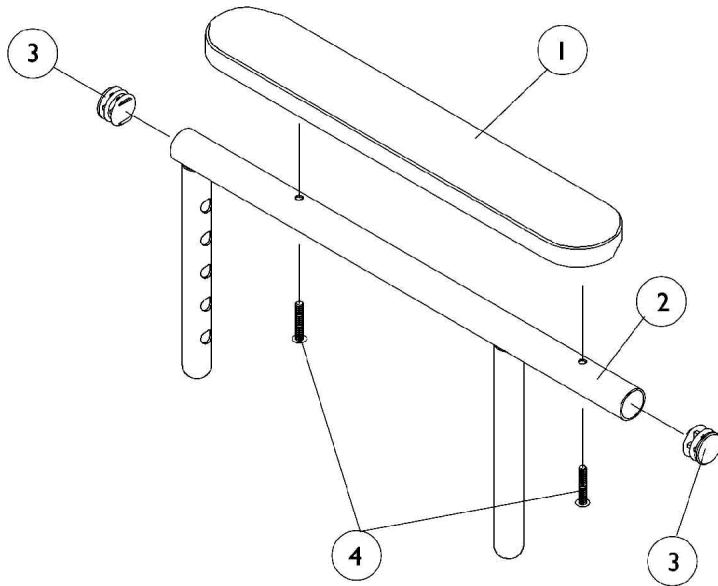

Arms, Adjustable Height (12-16" Wide)

Arms, Adjustable Height (12-16" Wide)

Item Number	Note	Part Number	Description	Quantity Per	
				Package	Assembly
1	A	8881015932-NL A	NLA - Pad, Arm, Vinyl, Full Length - Right (14" L x 2" W)	1	1
1	A	8881015933-NL A	NLA - Pad, Arm, Vinyl, Full Length - Left (14" L x 2" W)	1	1
1	A	8881053577	Kit, Arm Pad w/ Screws, Full Length (14" L x 2" W) (Pair)	1	1
1	A	8881011811-NL A	NLA - Pad, Arm, Vinyl, Desk Length (9" L x 2" W)	1	1
1	A	8881053578	Kit, Arm Pad w/ Screws, Desk Length (9" L x 2" W) (Pair)	1	1
2		1071263	Arm Tube Assembly w/ Plug Buttons, Full Length, Black - Right/Left	1	1
2		1071259	Arm Tube Assembly w/ Plug Buttons, Desk Length, Black - Right/Left	1	1
3		1027095	Plug Button, Black (7/8")	1	2
4		1055949	Package, Screw, Phillips Pan Head (#10-32 x 1-3/8")	2	1
5		47471X074	Spring, Arm Lock	1	1
6		1028594	Pin, Arm Lock, Black	1	1
7		1090768	Kit, Lock Handle w/Rivets (Pair)	1	1
8		1065936	Plug, Pivot	1	2
9		1067734	Plug Button, Black (5/8")	1	2
10		1016298	Grip, Push Handle	1	1
11	B	1068585	Arm Base Assembly, Adjustable Height, Black - Right	1	1
11	B	1068586	Arm Base Assembly, Adjustable Height, Black - Left	1	1

NOTE: A - Specify U67 Black upholstery color when ordering.
B - Includes items 5-10