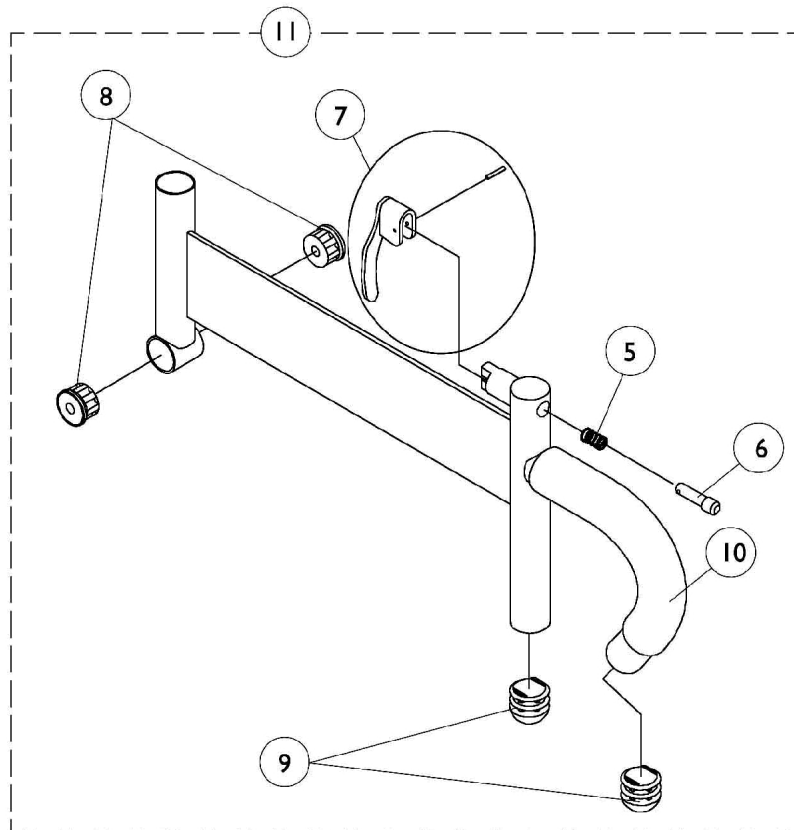

Arms, Adjustable Height (12-16" Wide)

Arms, Adjustable Height (12-16" Wide)

Item Number	Note	Part Number	Description	Quantity Per	
				Package	Assembly
1	A	8881015932-NL A	NLA - Pad, Arm, Vinyl, Full Length - Right (14" L x 2" W)	1	1
1	A	8881015933-NL A	NLA - Pad, Arm, Vinyl, Full Length - Left (14" L x 2" W)	1	1
1	A	8881053577	Kit, Arm Pad w/ Screws, Full Length (14" L x 2" W) (Pair)	1	1
1	A	8881011811-NL A	NLA - Pad, Arm, Vinyl, Desk Length (9" L x 2" W)	1	1
1	A	8881053578	Kit, Arm Pad w/ Screws, Desk Length (9" L x 2" W) (Pair)	1	1
2		1071263	Arm Tube Assembly w/ Plug Buttons, Full Length, Black - Right/Left	1	1
2		1071259	Arm Tube Assembly w/ Plug Buttons, Desk Length, Black - Right/Left	1	1
3		1027095	Plug Button, Black (7/8")	1	2
4		1055949	Package, Screw, Phillips Pan Head (#10-32 x 1-3/8")	2	1
5		47471X074	Spring, Arm Lock	1	1
6		1028594	Pin, Arm Lock, Black	1	1
7		1090768	Kit, Lock Handle w/Rivets (Pair)	1	1
8		1065936	Plug, Pivot	1	2
9		1067734	Plug Button, Black (5/8")	1	2
10		1016298	Grip, Push Handle	1	1
11	B	1068585	Arm Base Assembly, Adjustable Height, Black - Right	1	1
11	B	1068586	Arm Base Assembly, Adjustable Height, Black - Left	1	1

NOTE: A - Specify U67 Black upholstery color when ordering.
B - Includes items 5-10