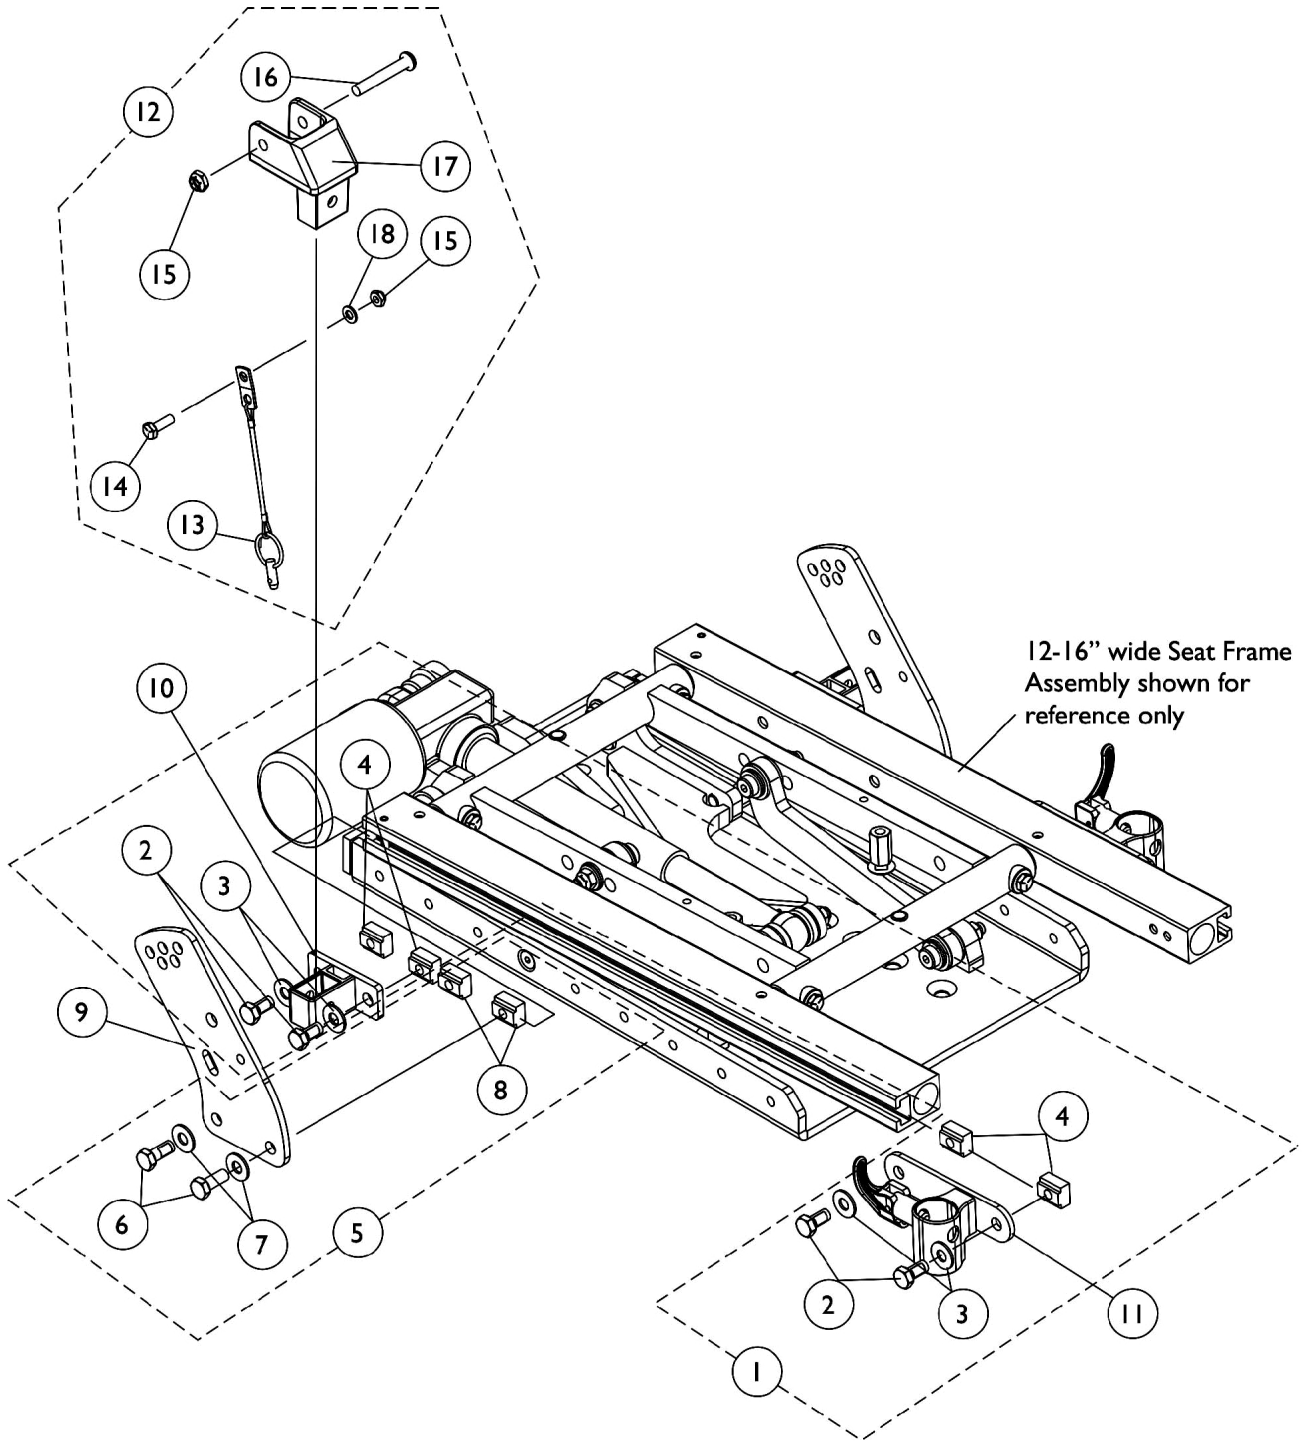

# Front/Rear Arm Socket Assembly & Mounting Hardware (12-16" W x 12-15" D)

## Front/Rear Arm Socket Assembly & Mounting Hardware (12-16" W x 12-15" D)

Item Number	Note	Part Number	Description	Quantity Per	
				Package	Assembly
1	A	1144596	Kit, Front/Rear Arm Socket Asbly. Mtg. Hdw. (12-16" Wide)	1	1
2			Screw, Hex Head w/ Patch (5/16-18 x 5/8")	1	4
3			Washer, Steel (5/16 x 3/4 x 1/16")	1	4
4			T-Nut (5/16-18)	1	4
5	B	1144597	Kit, Back Cane Bracket Mtg. Hdw. 12-16" Wide	1	1
6			Screw, Hex Head w/ Patch (5/16-18 x 3/4")	1	2
7			Washer, Steel (5/16 x 3/4 x 1/16")	1	2
8			T-Nut (5/16-18)	1	2
9		1146452-NLA	NLA - Bracket, Back Cane Mounting, Black	1	2
10		1126142	Socket, Arm, Rear	1	2
11		1122619	Socket, Arm, Front - Right	1	1
11		1122620	Socket, Arm, Front - Left	1	1
12	C	1125736	Kit, Swingaway Armrest Mounting Hardware	1	1
13			Pin, Pull	1	1
14			Screw, Hex Head w/ Patch (1/4-20 x 3/4")	1	1
15			Locknut (1/4-20)	1	2
16			Screw, Socket Button Head (1/4-20 x 1-5/8")	1	1
17			Clevis, Pivot	1	1
18			Washer (1/4 x 1/2 x 1/16")	1	1
NOTE: A - Includes items 2-4 B - Includes items 6-8 C - Includes items 13-18					