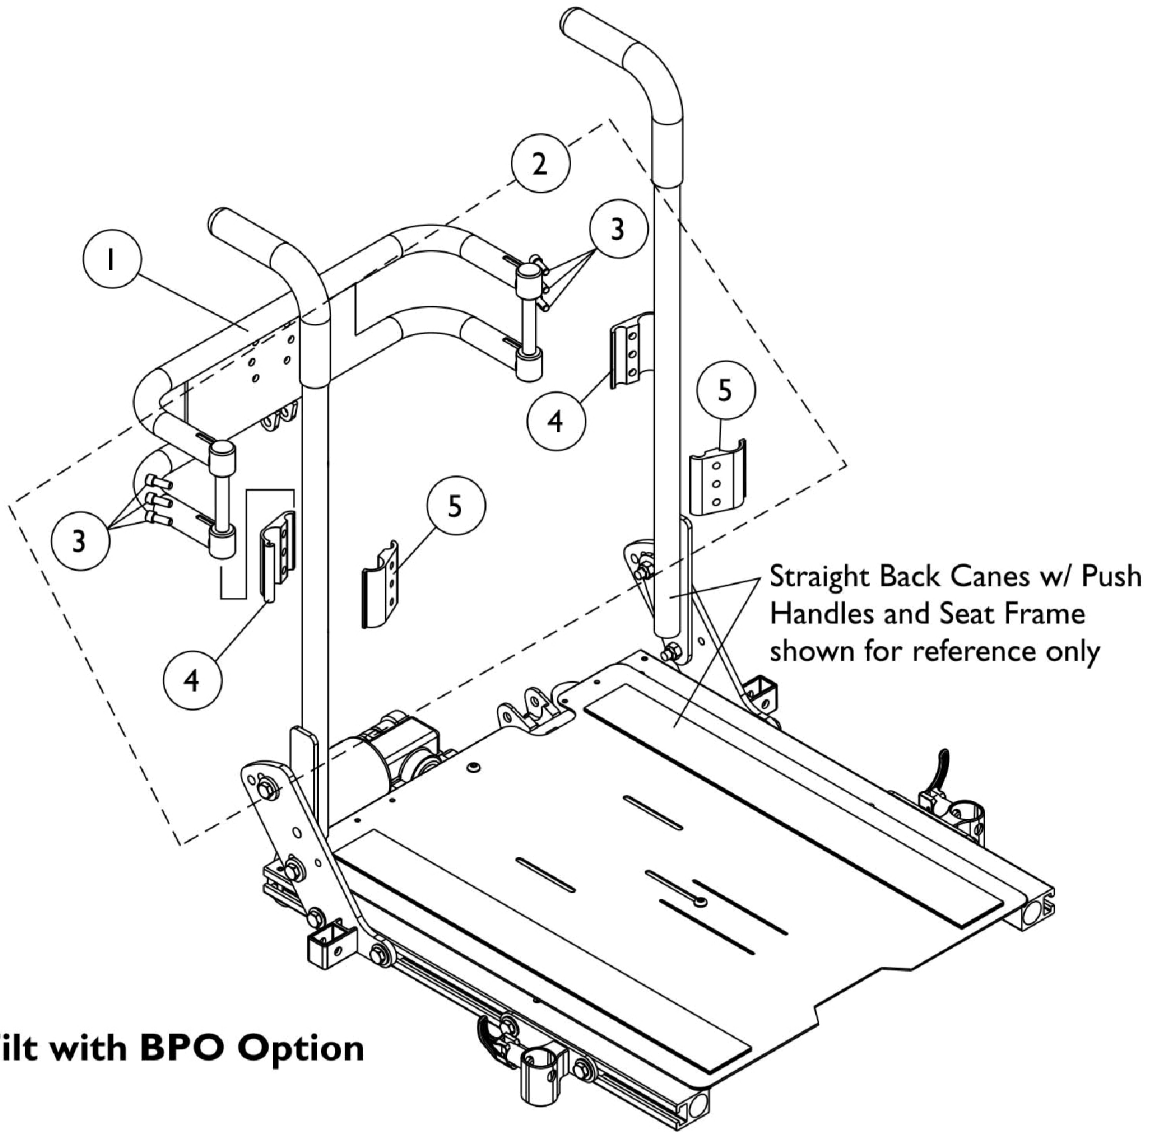

Spreader Bar Assembly, Double (14-22" Wide) Tilt w/ BPO Option

Spreader Bar Assembly, Double (14-22" Wide) Tilt w/ BPO Option

Item Number	Note	Part Number	Description	Quantity Per	
				Package	Assembly
1		0013402	Bar, Push, Black (14" W)	1	1
1		0013502	Bar, Push, Black (15" W)	1	1
1		0013602	Bar, Push, Black (16" W)	1	1
1		0013702	Bar, Push, Black (17" W)	1	1
1		0013802	Bar, Push, Black (18" W)	1	1
1		0013902	Bar, Push, Black (19" W)	1	1
1		0014002	Bar, Push, Black (20" W)	1	1
1		0014102	Bar, Push, Black (21" W)	1	1
1		0014202	Bar, Push, Black (22" W)	1	1
2		1125761	Kit, Double Spreader Bar Mounting Hardware	1	1
3			Screw, Socket Head (1/4-20 x 5/8")	1	6
4			Half Clamp, Threaded Holes (7/8" Dia. Back Canes)	1	2
5			Half Clamp, Un-Threaded Holes (7/8" Dia. Back Canes)	1	2