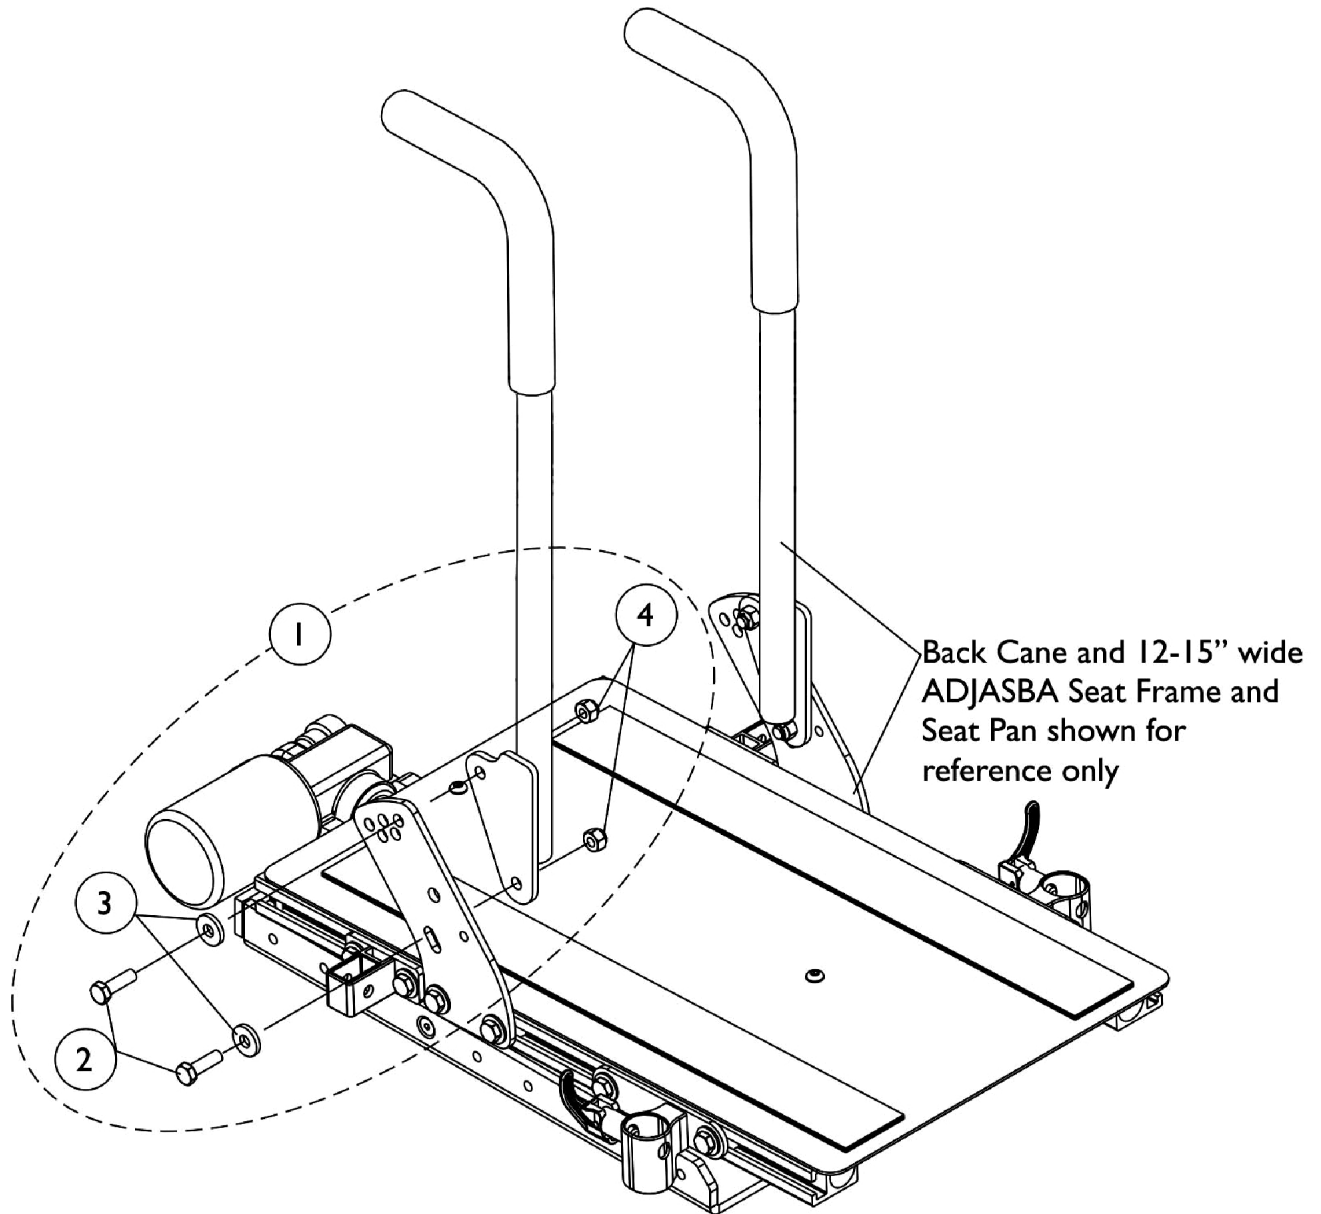

Back Cane Mounting Hardware

BPO Option (12-16" Wide)

Back Cane Mounting Hardware BPO Option (12-16" Wide)

Item Number	Note	Part Number	Description	Quantity Per	
				Package	Assembly
1	A	1135999	Kit, Back Cane Mounting Hardware (Pair)	1	1
2			Screw, Hex Head (5/16-18 x 1")	1	4
3			Washer, Flat (21/64 x 53/64 x 7/64")	1	4
4			Locknut (5/16-18)	1	4
NOTE: A - Includes items 2-4					