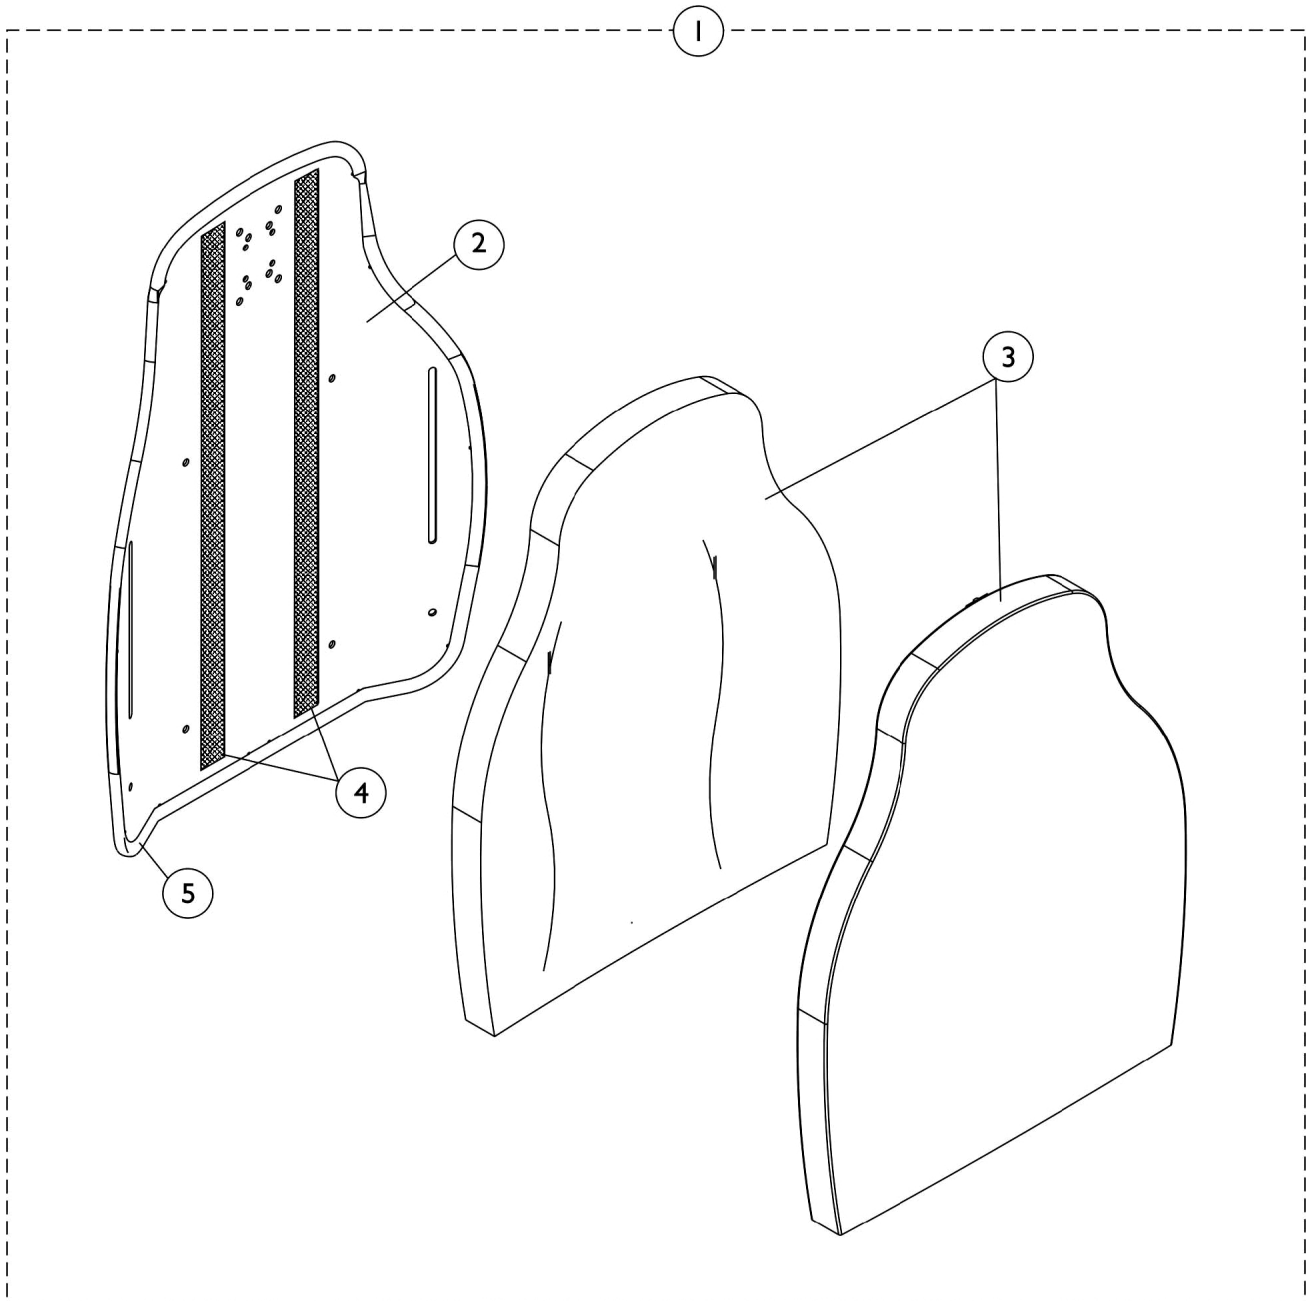

Contoura Back w/o Mounting Hardware - Before 5/15/09

NOTE: Extruded back canes come in one back height only. Back cane material height for the contoura extruded back canes measure approximately 20-1/2". Overall back height from the seat pan to top of the extruded back cane is approximately 23". Only the Back Assembly needs to be replaced when changing back heights.

Item Number	Note	Part Number	Description	Quantity Per	
				Package	Assembly
1		See Chart	#1 Back Assembly without Hardware 16", 18", 20", 22" Wide	1	1
2		See Chart	#2 Back Pan with Vinyl Edge Trim 16", 18", 20", 22" Wide	1	1
3		See Chart	#3 Back Cushion Assembly 16", 18", 20", 22" Wide	1	1
4		1125725-NLA	NLA - Hook Fastener w/ Adhesive Back (1" W x 48" L)	1	1
5		1125724-NLA	NLA - Trim, Edge, Cut-To-Length, Vinyl Black (96" L)	1	1