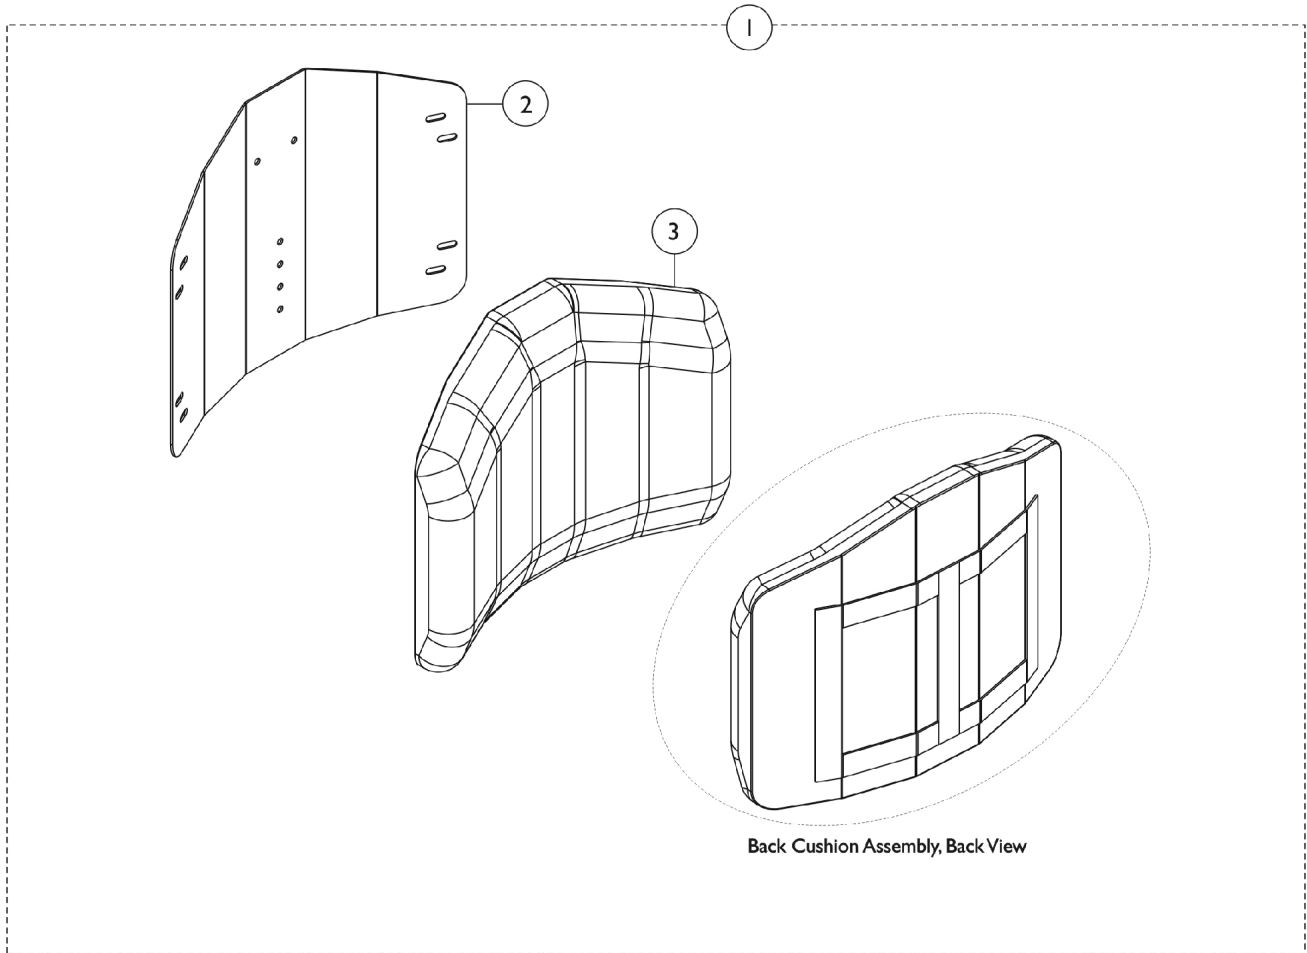

# Conventional Back w/o Mounting Hardware (12-15" Wide)

NOTE: Hook Fastener Adhesive Kit must be ordered when a Back Pan is requested. This will allow the Loop Fastener Adhesive on the Back Cover to attach properly.

Item Number	Note	Part Number	Description	Quantity Per	
				Package	Assembly
1		See Chart	#1 Back Assembly without Hardware	1	1
2		See Chart	#2 Back Pan without Hook Fastener Adhesive	1	1
3		See Chart	#3 Back Cushion Assembly with Hook & Loop Fastener Adhesive	1	1
5	A	1125723	Kit, Hook Fastener w/ Adhesive Back	1	1

NOTE: A - Hook Fastener Adhesive kit is used for 12"-22" wide Conventional Backs to attach the Back Cover to the Back Pan and must be ordered when a new Back Pan is requested.