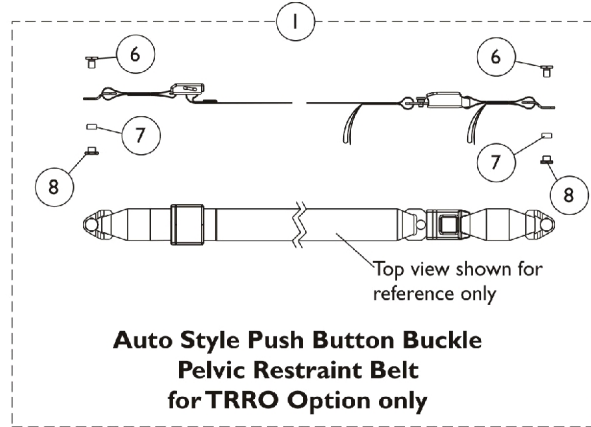

**Positioning Straps
(For ASBA and ADJASBA Seating
without TRRO Option)**

**Auto Style Push Button Buckle
Pelvic Restraint Belt
for TRRO Option only**

**Pelvic Restraint Belt Mounting Location
(For ADJASBA Seating w/ TRRO Option)**

**Seat Positioning Strap
Mounting Hardware
(For ADJASBA Seating)**

Miscellaneous Accessories

NOTE: Chest Positioning Straps share the same hardware that attaches a Back Upholstery

Item Number	Note	Part Number	Description	Quantity Per	
				Package	Assembly
1		See Chart	#1 Positioning Straps	1	1
1	B	See Chart	#1 Pelvic Restraint Belt For TRRO Option Only	1	1
2	A	1124385	Kit, Seat Positioning Strap Mounting Hardware (both LT & RT sides)	1	1
3			Screw, Hex Head w/ Patch (1/4-20 x 3/4")	1	2
4			Washer (1/4 x 1/2 x 1/16")	1	2
5			Locknut (1/4-20)	1	2
6		1134055-NLA	NLA - Screw, Hex Head (3/8-24 x 5/8")	1	2
7		1134054-NLA	NLA - Bushing, Nylon (1/2 x 9/16 x 9/32")	1	2
8		1134056-NLA	NLA - Nut, Barrel (3/8-24)	1	2

#1 Pelvic Restraint Belt For TRRO Option Only

Description	12"-16" Wide	16"-22" Wide
Auto Style Push Button See Note(s) A	1134475-NLA NLA - Belt, Pelvic Restraint w/ Auto Style Push Button Buckle (Bushing Hole to Bushing Hole Length 37")	1134476 Belt, Pelvic Restraint w/ Auto Style Push Button Buckle (Bushing Hole to Bushing Hole Length 55") See Note(s) A