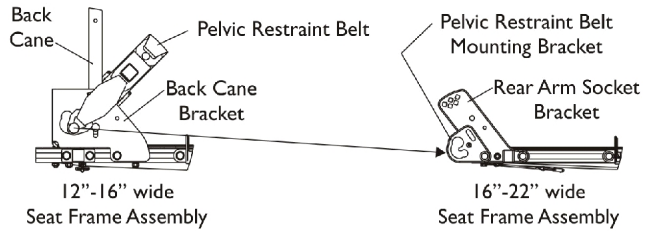

**Positioning Straps
(For ASBA and ADJASBA Seating
without TRRO Option)**

**Auto Style Push Button Buckle
Pelvic Restraint Belt
for TRRO Option only**

**Pelvic Restraint Belt Mounting Location
(For ADJASBA Seating w/ TRRO Option)**

**Seat Positioning Strap
Mounting Hardware
(For ADJASBA Seating)**

Miscellaneous Accessories

NOTE: Chest Positioning Straps share the same hardware that attaches a Back Upholstery

Item Number	Note	Part Number	Description	Quantity Per	
				Package	Assembly
1		See Chart	#1 Positioning Straps	1	1
1	B	See Chart	#1 Pelvic Restraint Belt For TRRO Option Only	1	1
2	A	1124385	Kit, Seat Positioning Strap Mounting Hardware (both LT & RT sides)	1	1
3			Screw, Hex Head w/ Patch (1/4-20 x 3/4")	1	2
4			Washer (1/4 x 1/2 x 1/16")	1	2
5			Locknut (1/4-20)	1	2
6		1134055-NLA	NLA - Screw, Hex Head (3/8-24 x 5/8")	1	2
7		1134054-NLA	NLA - Bushing, Nylon (1/2 x 9/16 x 9/32")	1	2
8		1134056-NLA	NLA - Nut, Barrel (3/8-24)	1	2

Miscellaneous Accessories

NOTE: Chest Positioning Straps share the same hardware that attaches a Back Upholstery

#1 Positioning Straps

Description	12"-13" Wide	14"-19" Wide	20"-22" Wide
Auto Style Push Button	1036527 Strap, Positioning, Seat/Chest w/ Auto Style Buckle (Eyelet to Eyelet Length 33") See Note(s) A	1004310 Strap, Positioning, Seat/Chest w/ Auto Style Push Button Buckle (Eyelet to Eyelet Length 48")	1034625 Strap, Positioning, Seat/Chest w/ Auto Style Push Button Buckle (Eyelet to Eyelet Length 61")
Airline Style	N/A	TAGTS1034751-NLA NLA - Strap, Positioning, Seat/Chest w/ Airline Style Buckle (Eyelet to Eyelet Length 46")	1034752-NLA NLA - Strap, Positioning, Seat/Chest w/ Airline Style Buckle (Eyelet to Eyelet Length 61") See Note(s) C
Hook and Loop See Note(s) B	N/A	1034744 Strap, Positioning, Seat/Chest w/ Hook and Loop Style Buckle (Eyelet to Eyelet Length 45") See Note(s) B	1034745 Strap, Positioning, Seat/Chest w/ Hook and Loop Style Buckle (Eyelet to Eyelet Length 61") See Note(s) B