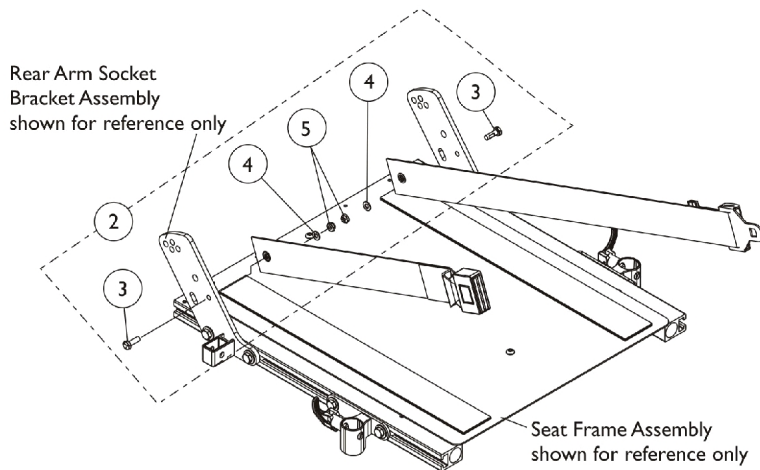

Miscellaneous Accessories

NOTE: Chest Positioning Straps share the same hardware that attaches a Back Upholstery

Auto Style Push Button Buckle

Airline Style Buckle Positioning Strap

Hook and Loop Style Buckle Positioning Strap

**Positioning Straps
(For ASBA and ADJASBA Seating
without TRRO Option)**

**Auto Style Push Button Buckle
Pelvic Restraint Belt
for TRRO Option only**

**Pelvic Restraint Belt Mounting Location
(For ADJASBA Seating w/ TRRO Option)**

**Seat Positioning Strap
Mounting Hardware
(For ADJASBA Seating)**

Miscellaneous Accessories

NOTE: Chest Positioning Straps share the same hardware that attaches a Back Upholstery

Item Number	Note	Part Number	Description	Quantity Per	
				Package	Assembly
1		See Chart	#1 Positioning Straps	1	1
1	B	See Chart	#1 Pelvic Restraint Belt For TRRO Option Only	1	1
2	A	1124385	Kit, Seat Positioning Strap Mounting Hardware (both LT & RT sides)	1	1
3			Screw, Hex Head w/ Patch (1/4-20 x 3/4")	1	2
4			Washer (1/4 x 1/2 x 1/16")	1	2
5			Locknut (1/4-20)	1	2
6		1134055-NLA	NLA - Screw, Hex Head (3/8-24 x 5/8")	1	2
7		1134054-NLA	NLA - Bushing, Nylon (1/2 x 9/16 x 9/32")	1	2
8		1134056-NLA	NLA - Nut, Barrel (3/8-24)	1	2