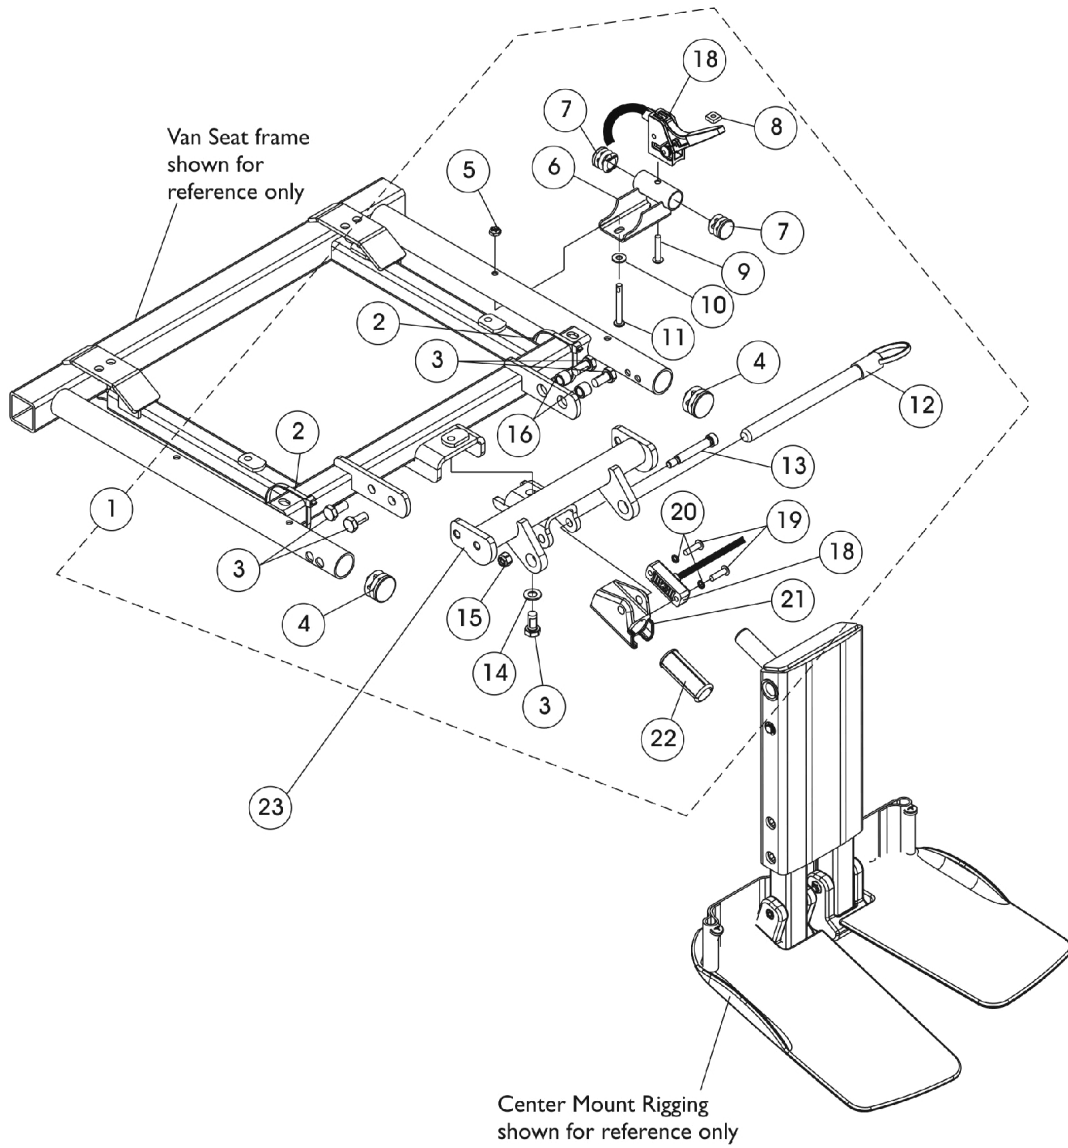

Center Mount Rigging Mounting Hardware (CTMT-F/CTMT-FJ) For Van Seats

Center Mount Rigging Mounting Hardware (CTMT-F/CTMT-FJ) For Van Seats

Item Number	Note	Part Number	Description	Quantity Per	
				Package	Assembly
1	A	1146629	Kit, Center Mount Rigging Mounting Hardware For Captain Seat	1	1
2			Tie Wrap (11-1/2" L)	1	2
3			Screw, Hex Head w/ Patch (5/16-18 x 5/8")	1	5
4			Plug Button, Black (1")	1	2
5			Locknut (#10-32)	1	1
6			Bracket, Release Handle, Black, Van Seat	1	1
7			Plug Button, Black (3/4")	1	2
8			Nut, Square (#10-32)	1	1
9			Screw, Phillips Pan Head (#10-32 x 1")	1	1
10			NLA - Washer, Plain (3/16 x 1/2 x 1/16")	1	1
11			Screw, Phillips Pan Head w/ Patch (#10-32 x 1-5/8")	1	1
12			NLA - Pin, Quick Release (5" Long)	1	1
13			Screw, Shoulder Hex Socket Head (5/16" x 1-5/8", 1/4-20)	1	1
14			Washer, Flat (5/16 x 5/8 x 1/16")	1	1
15			Locknut (1/4-20)	1	1
16			Spacer (5/16 x 7/16 x 3/8")	1	2
18			Cable/Brake Assembly	1	1
19			Screw, Phillips Pan Head (#10-32 x 11/16")	1	2
20			NLA - Washer, Lock (3/16 x 5/16 x 1/32")	1	2
21			Housing, Ratchet	1	1
22			Bearing, Glide	1	2
23		1147077	Support, Center Mount Rigging For Captain Seat, Black	1	1
17	B	1121079	Cable/Brake Assembly w/ Ratchet Housing and Glide Bearing	1	1

NOTE: A - Includes items 2-22.
B - Includes items 19-22.