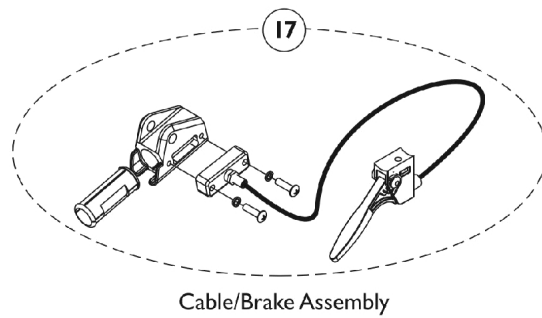

Center Mount Rigging Mounting Hardware (CTMT-F/CTMT-FJ) For Van Seats

Center Mount Rigging Mounting Hardware (CTMT-F/CTMT-FJ) For Van Seats

Item Number	Note	Part Number	Description	Quantity Per	
				Package	Assembly
1	A	1146629	Kit, Center Mount Rigging Mounting Hardware For Captain Seat	1	1
2			Tie Wrap (11-1/2" L)	1	2
3			Screw, Hex Head w/ Patch (5/16-18 x 5/8")	1	5
4			Plug Button, Black (1")	1	2
5			Locknut (#10-32)	1	1
6			Bracket, Release Handle, Black, Van Seat	1	1
7			Plug Button, Black (3/4")	1	2
8			Nut, Square (#10-32)	1	1
9			Screw, Phillips Pan Head (#10-32 x 1")	1	1
10			NLA - Washer, Plain (3/16 x 1/2 x 1/16")	1	1
11			Screw, Phillips Pan Head w/ Patch (#10-32 x 1-5/8")	1	1
12			NLA - Pin, Quick Release (5" Long)	1	1
13			Screw, Shoulder Hex Socket Head (5/16" x 1-5/8", 1/4-20)	1	1
14			Washer, Flat (5/16 x 5/8 x 1/16")	1	1
15			Locknut (1/4-20)	1	1
16			Spacer (5/16 x 7/16 x 3/8")	1	2
18			Cable/Brake Assembly	1	1
19			Screw, Phillips Pan Head (#10-32 x 11/16")	1	2
20			NLA - Washer, Lock (3/16 x 5/16 x 1/32")	1	2
21			Housing, Ratchet	1	1
22			Bearing, Glide	1	2
23		1147077	Support, Center Mount Rigging For Captain Seat, Black	1	1
17	B	1121079	Cable/Brake Assembly w/ Ratchet Housing and Glide Bearing	1	1