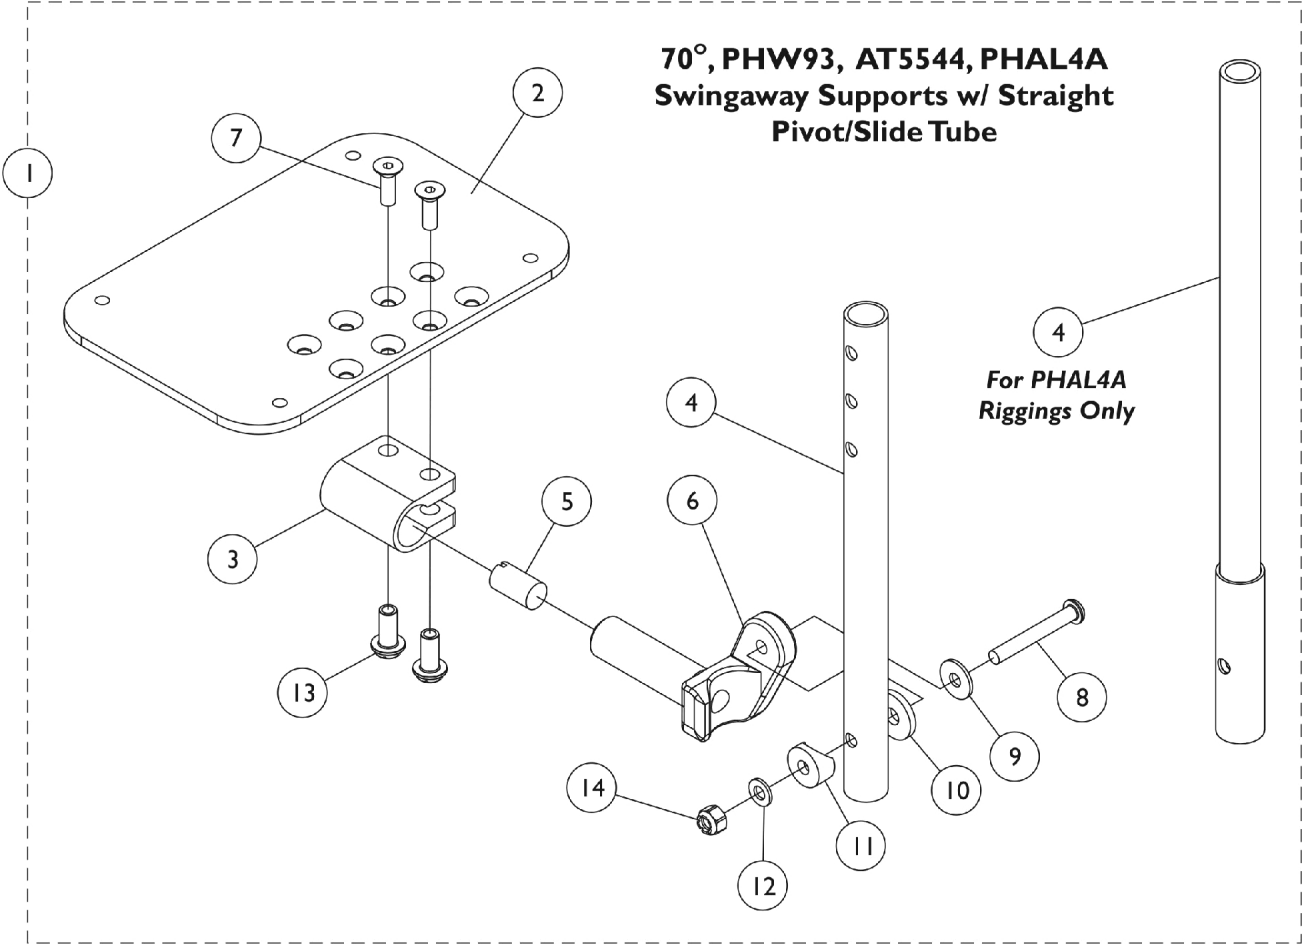

AT5543 Adjustable Angle Footplates

70deg, PHW93, AT5544, PHAL4A Swingaway Supports

NOTE: Heel loops are not included. See Footrest and Legrest Accessories.

AT5543 Adjustable Angle Footplates

70deg, PHW93, AT5544, PHAL4A Swingaway Supports

NOTE: Heel loops are not included. See Footrest and Legrest Accessories.

Item Number	Note	Part Number	Description	Quantity Per	
				Package	Assembly
1		See Chart	Pivot/Slide Tubes with Footplates	1	1
2	B,F	1113572	Footplate, Adjustable Angle, Medium, Black (4-1/4" W x 8" L)	1	1
2	C,F	1113573	Footplate, Adjustable Angle, Large, Black (5-1/4" W x 8" L)	1	1
2	D,F	1113574	Footplate, Adjustable Angle, Extra Large, Black (6-1/4" W x 8" L)	1	1
3		1058517	Clamp, Footplate	1	1
4		1057855	Tube, Pivot and Slide, Straight, Steel, Black (9-7/8" L)	1	1
4		1057856	Tube, Pivot/Slide, Straight, Steel, Black (11-7/8" L)	1	1
4		1121135	Tube, Pivot/Slide, Straight, Steel, Black (13-7/8" L)	1	1
4	A	1091745-NLA	NLA - Tube, Pivot/Slide, Straight, Steel, Chrome (13-7/8" L)	1	1
5		1048816	Screw, Nylon Adjustment (1/2-13 x 7/8")	1	1
6		1052102	Hinge, Footplate - Right	1	1
6		1052103	Hinge, Footplate - Left	1	1
7		1029545	Screw, Socket Flat Head (1/4-20 x 3/4")	1	2
8		7930321-NLA	NLA Package, Screw, Socket Button Head (1/4-20 x 1-7/8")	25	1
9		1026900	Washer (1/4 x 23/32 x 1/16")	1	1
10		7930313	Package, Washer, Nylon (5/16 x 7/8 x 1/8")	25	1
11		1025457	Spacer, Coved (1/4 x 3/4 x 11/32")	1	1
12		1026907	Washer (1/4 x 1/2 x 1/16")	1	1
13		1082686	Nut, Barrel, Hex Head (1/4-20 x 11/16")	1	2
14		7930333	Locknut (1/4-20)	25	1

NOTE: A - For PHAL4A only.
 B - For 12-13" wide chairs.
 C - For 14-15" wide chairs.
 D - For 16" and wider chairs.
 F - This footplate was revised 9/2/2008 with rounder corners and accessory holes changed from 8 to 4. Recommended to replace footplate in pairs to match sides.