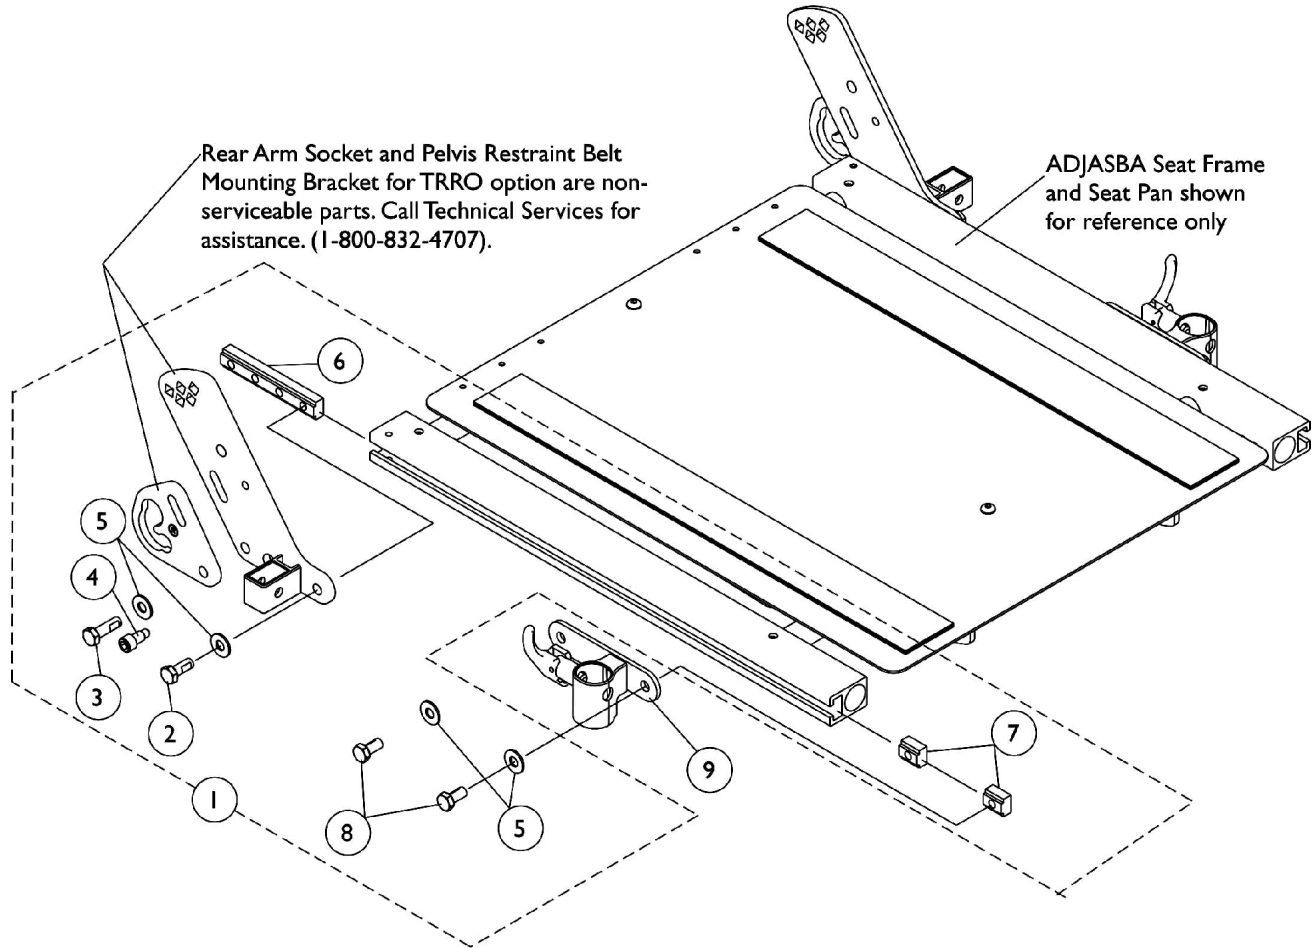

Front/Rear Arm Socket Assembly and Hardware

ADJASBA Seats with TRRO Option (16-22" Wide)

Front/Rear Arm Socket Assembly and Hardware ADJASBA Seats with TRRO Option (16-22" Wide)

Item Number	Note	Part Number	Description	Quantity Per	
				Package	Assembly
1		1136025-NLA	NLA - Kit, Front/Rear Arm Socket Assembly Mounting Hardware For TRRO Option	1	1
2			Screw, Hex Head w/ Patch (5/16-18 x 3/4")	1	1
3			NLA - Screw, Hex Head w/ Patch (5/16-18 x 1")	1	1
4			Screw, Socket Head (5/16-18 x 3/4")	1	1
5			Washer, Steel (5/16 x 3/4 x 1/16")	1	4
6			T-Nut (5/16-18)	1	1
7			T-Nut (5/16-18)	1	2
8			Screw, Hex Head w/ Patch (5/16-18 x 5/8")	1	2
9		1122619	Socket, Arm, Front - Right	1	1
9		1122620	Socket, Arm, Front - Left	1	1