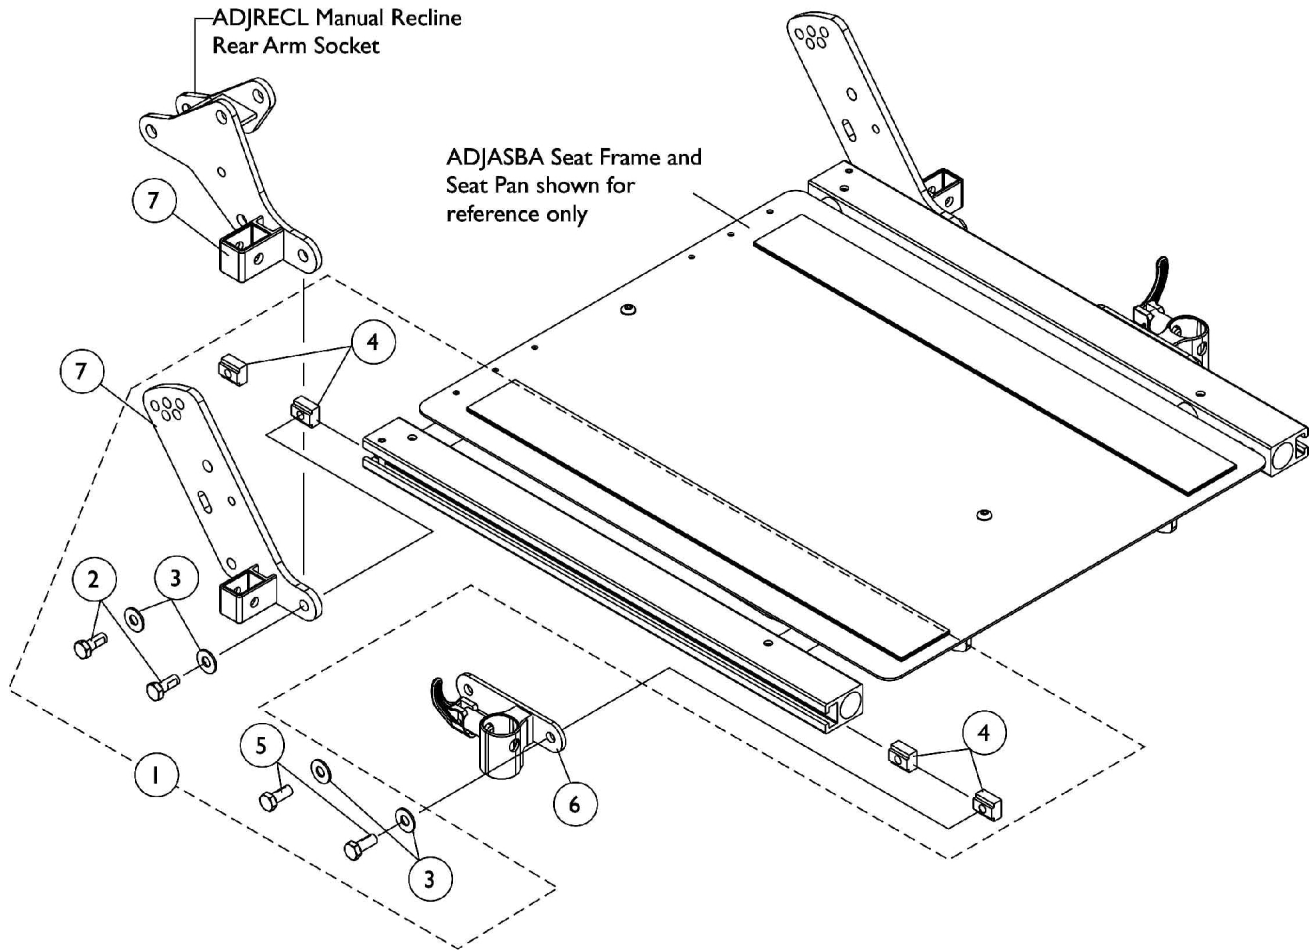

# Front/Rear Arm Socket Assembly and Hardware

## ADJASBA/ADJRECL Seats (16-24" Wide)

## Front/Rear Arm Socket Assembly and Hardware ADJASBA/ADJRECL Seats (16-24" Wide)

Item Number	Note	Part Number	Description	Quantity Per	
				Package	Assembly
1	A	1125734	Kit, Front/Rear Arm Socket Assembly Mounting Hardware	1	1
2			Screw, Hex Head w/ Patch (5/16-18 x 3/4")	1	2
3			Washer, Steel (5/16 x 3/4 x 1/16")	1	4
4			T-Nut (5/16-18)	1	4
5			Screw, Hex Head w/ Patch (5/16-18 x 5/8")	1	2
6		1122619	Socket, Arm, Front - Right	1	1
6		1122620	Socket, Arm, Front - Left	1	1
7		1125478	Bracket, Arm Socket/Cane, Rear - Right	1	1
7		1125479	Bracket, Arm Socket/Cane, Rear - Left	1	1
7		1134481	Socket, Arm, ADJRECL, Rear - Right	1	1
7		1134482	Socket, Arm, ADJRECL, Rear - Left	1	1