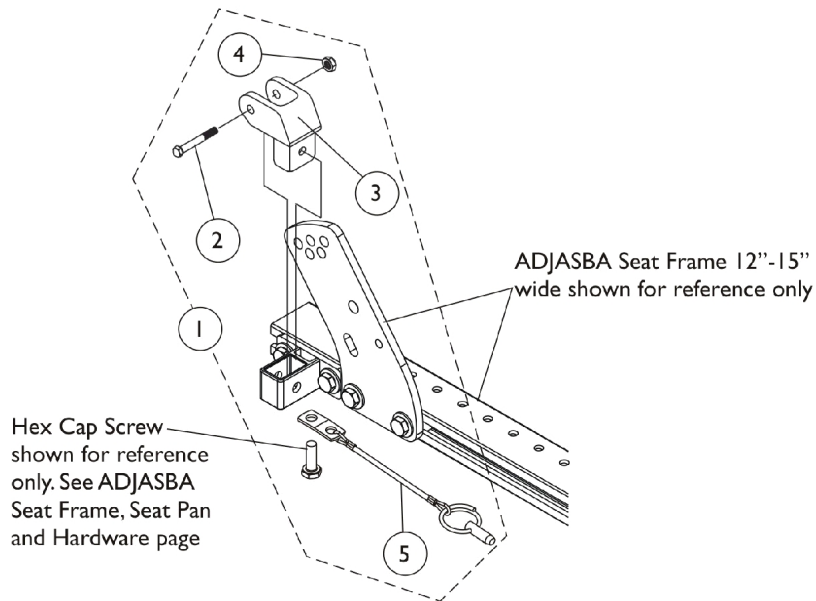

Arm Mounting Swingaway Hardware

ADJASBA/ADJRECL Seats

Arm Mounting Swingaway Hardware ADJASBA/ADJRECL Seats

Item Number	Note	Part Number	Description	Quantity Per	
				Package	Assembly
1	A	1068488	Kit, Swingaway Armrest Mounting Hardware	1	1
2		1019590	Screw, Socket Button Head (1/4-20 x 1-5/8")	1	1
3		1068025	Clevis, Pivot	1	1
4		1025195	Locknut (1/4-20)	1	1
5		1068039	Pin, Pull	1	1

NOTE: A - Includes items 2-5.