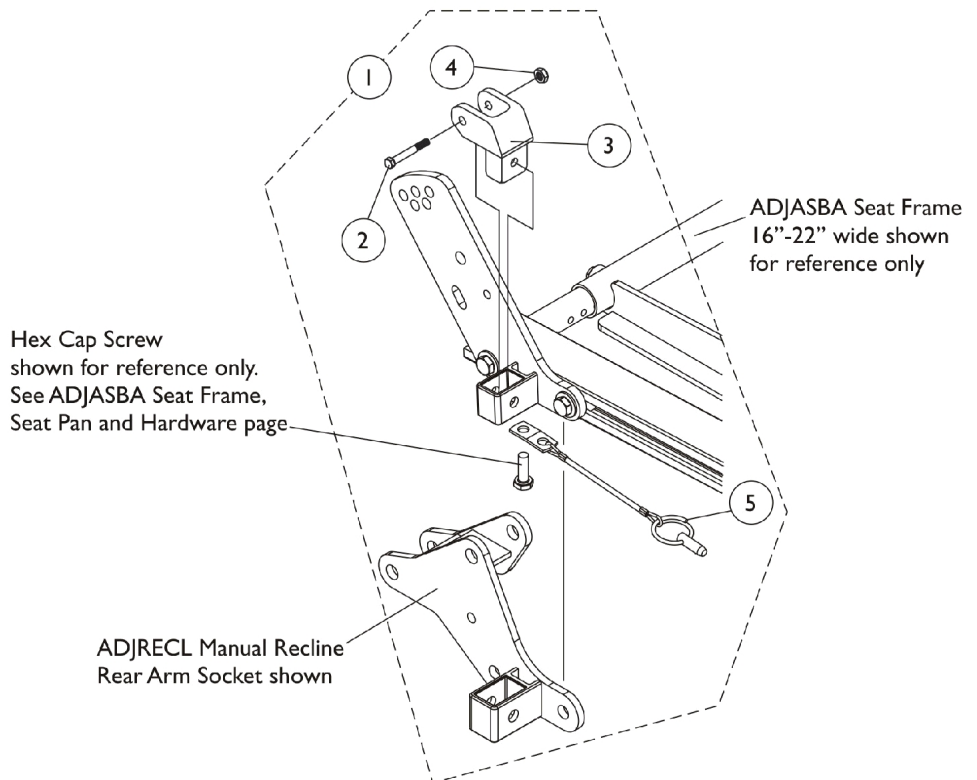

Arm Mounting Swingaway Hardware

ADJASBA/ADJRECL Seats

Arm Mounting Swingaway Hardware ADJASBA/ADJRECL Seats

Item Number	Note	Part Number	Description	Quantity Per	
				Package	Assembly
1	A	1068488	Kit, Swingaway Armrest Mounting Hardware	1	1
2		1019590	Screw, Socket Button Head (1/4-20 x 1-5/8")	1	1
3		1068025	Clevis, Pivot	1	1
4		1025195	Locknut (1/4-20)	1	1
5		1068039	Pin, Pull	1	1

NOTE: A - Includes items 2-5.