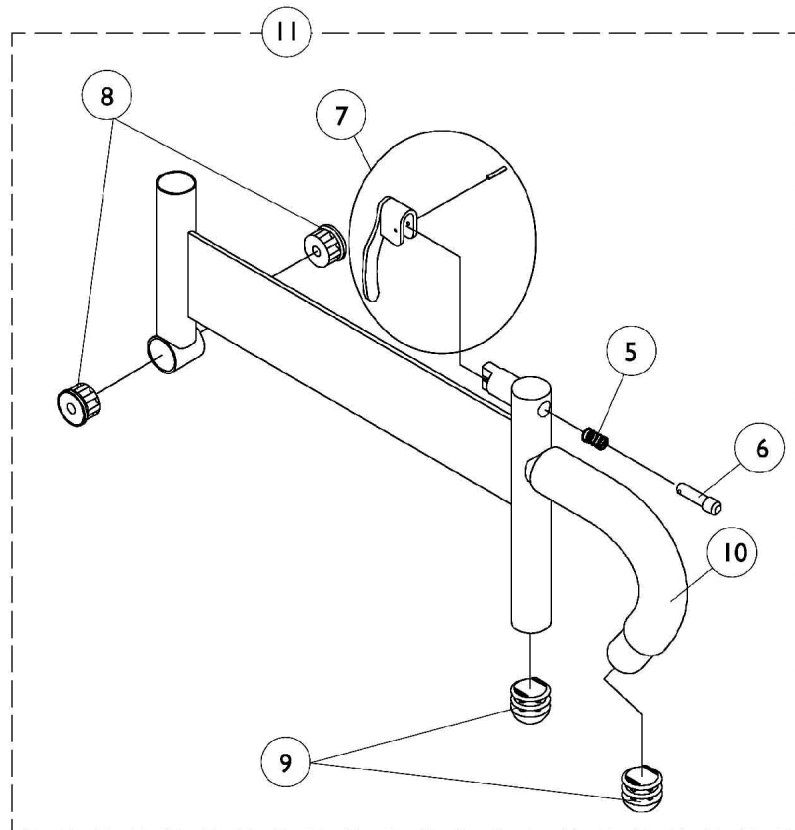

Arms, Adjustable Height ADJASBA Seats (12-16" W x 12-18" D)

Arms, Adjustable Height ADJASBA Seats (12-16" W x 12-18" D)

Item Number	Note	Part Number	Description	Quantity Per	
				Package	Assembly
1	A	8881015932-NL A	NLA - Pad, Arm, Vinyl, Full Length - Right (14" L x 2" W)	1	1
1	A	8881015933-NL A	NLA - Pad, Arm, Vinyl, Full Length - Left (14" L x 2" W)	1	1
1	A	8881053577	Kit, Arm Pad w/ Screws, Full Length (14" L x 2" W) (Pair)	2	1
1	A	8881011811-NL A	NLA - Pad, Arm, Vinyl, Desk Length (9" L x 2" W)	1	1
1	A	8881053578	Kit, Arm Pad w/ Screws, Desk Length (9" L x 2" W) (Pair)	2	1
2		1071263	Arm Tube Assembly w/ Plug Buttons, Full Length, Black - Right/Left	1	1
2		1071259	Arm Tube Assembly w/ Plug Buttons, Desk Length, Black - Right/Left	1	1
3		1027095	Plug Button, Black (7/8")	1	2
4		1055949	Package, Screw, Phillips Pan Head (#10-32 x 1-3/8")	2	1
5		47471X074	Spring, Arm Lock	1	1
6		1028594	Pin, Arm Lock, Black	1	1
7		1090768	Kit, Lock Handle w/Rivets (Pair)	2	1
8		1065936	Plug, Pivot	1	2
9		1067734	Plug Button, Black (5/8")	1	2
10		1016298	Grip, Push Handle	1	1
11	B	1068585	Arm Base Assembly, Adjustable Height, Black - Right	1	1
11	B	1068586	Arm Base Assembly, Adjustable Height, Black - Left	1	1

NOTE: A - Specify U67 Black upholstery color when ordering.
B - Includes items 5-10.