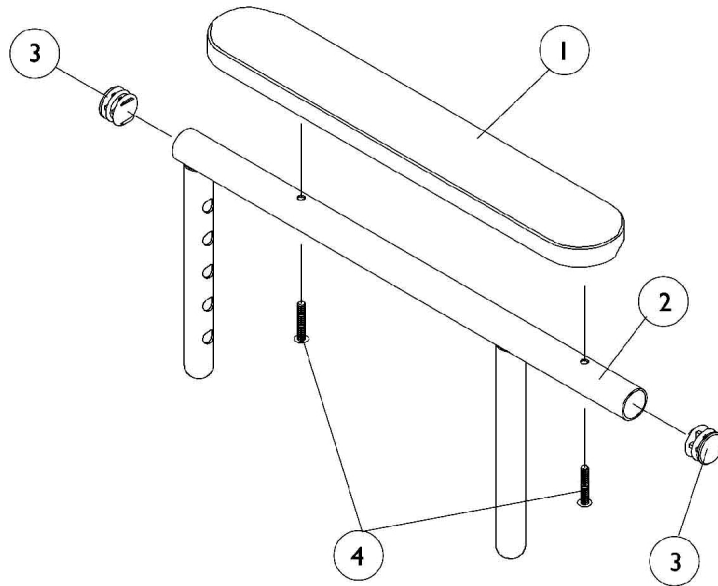

Arms, Adjustable Height ADJASBA Seats (12-16" W x 12-18" D)

Arms, Adjustable Height ADJASBA Seats (12-16" W x 12-18" D)

Item Number	Note	Part Number	Description	Quantity Per	
				Package	Assembly
1	A	8881015932-NL A	NLA - Pad, Arm, Vinyl, Full Length - Right (14" L x 2" W)	1	1
1	A	8881015933-NL A	NLA - Pad, Arm, Vinyl, Full Length - Left (14" L x 2" W)	1	1
1	A	8881053577	Kit, Arm Pad w/ Screws, Full Length (14" L x 2" W) (Pair)	2	1
1	A	8881011811-NL A	NLA - Pad, Arm, Vinyl, Desk Length (9" L x 2" W)	1	1
1	A	8881053578	Kit, Arm Pad w/ Screws, Desk Length (9" L x 2" W) (Pair)	2	1
2		1071263	Arm Tube Assembly w/ Plug Buttons, Full Length, Black - Right/Left	1	1
2		1071259	Arm Tube Assembly w/ Plug Buttons, Desk Length, Black - Right/Left	1	1
3		1027095	Plug Button, Black (7/8")	1	2
4		1055949	Package, Screw, Phillips Pan Head (#10-32 x 1-3/8")	2	1
5		47471X074	Spring, Arm Lock	1	1
6		1028594	Pin, Arm Lock, Black	1	1
7		1090768	Kit, Lock Handle w/Rivets (Pair)	2	1
8		1065936	Plug, Pivot	1	2
9		1067734	Plug Button, Black (5/8")	1	2
10		1016298	Grip, Push Handle	1	1
11	B	1068585	Arm Base Assembly, Adjustable Height, Black - Right	1	1
11	B	1068586	Arm Base Assembly, Adjustable Height, Black - Left	1	1

NOTE: A - Specify U67 Black upholstery color when ordering.
B - Includes items 5-10.